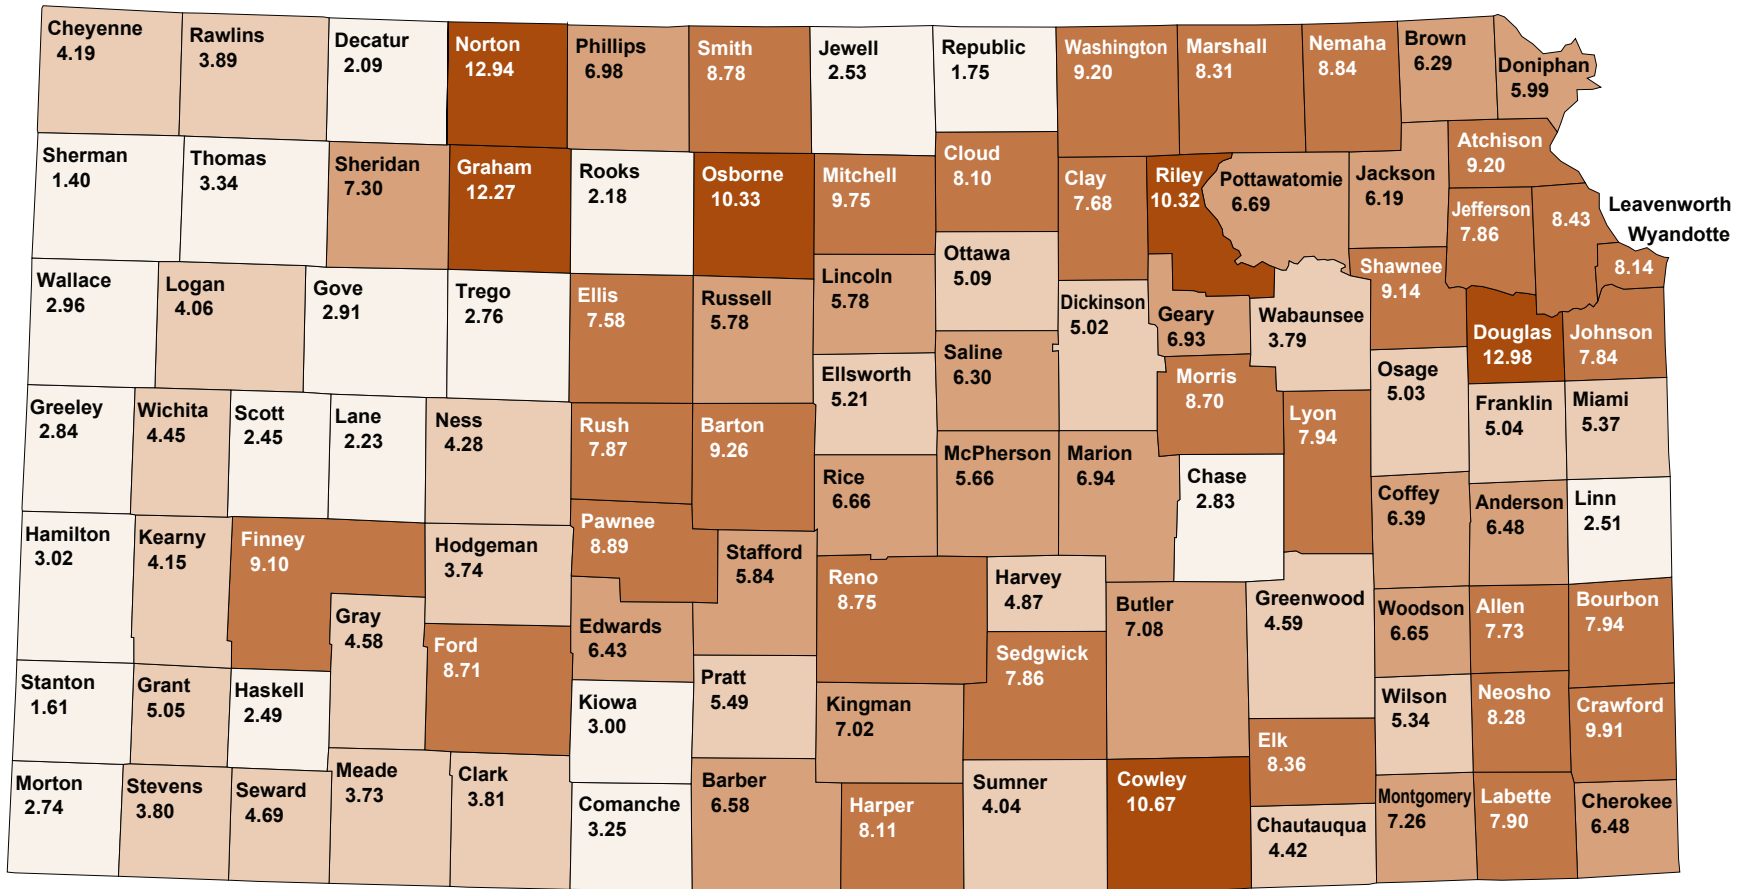

Accidents per 10,000 Daily Vehicle Miles in Kansas, by County, 2010

Source: Institute for Policy & Social Research; data from Kansas Department of Transportation.

State: 7.38

**Number of Accidents
per 10,000 Daily Vehicle Miles**