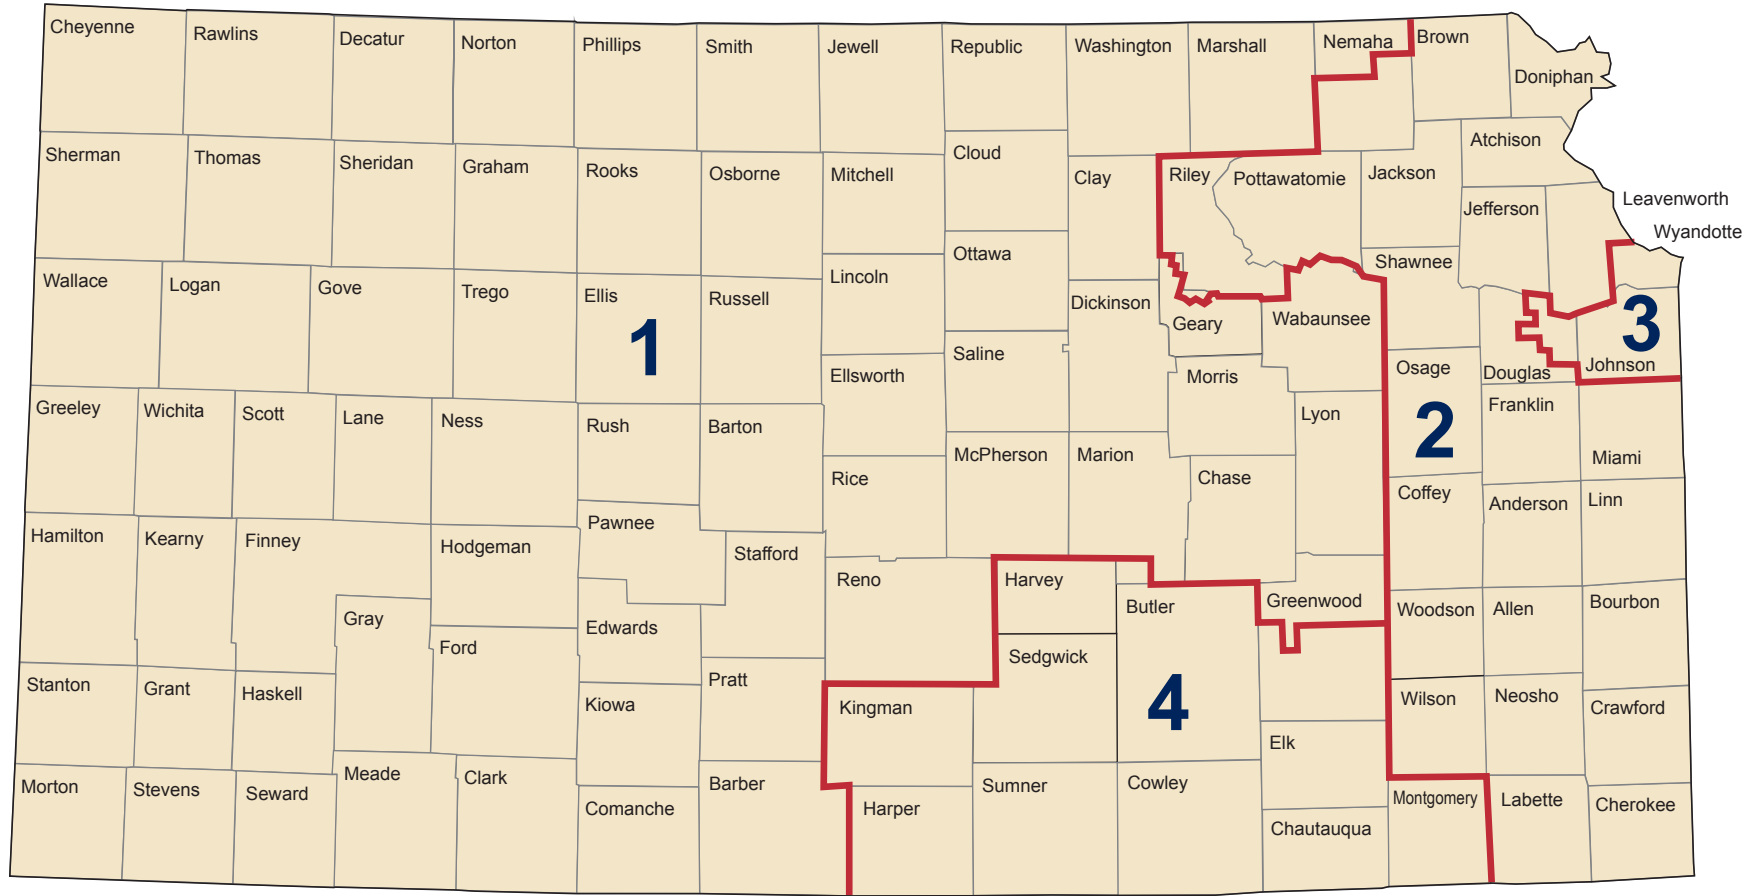

U.S. Congressional Districts in Kansas, 2002

Source: Institute for Policy & Social Research; boundaries from Kansas Secretary of State.

2000 State Population: 2,688,418
 Ideal Size for each District: 672,105