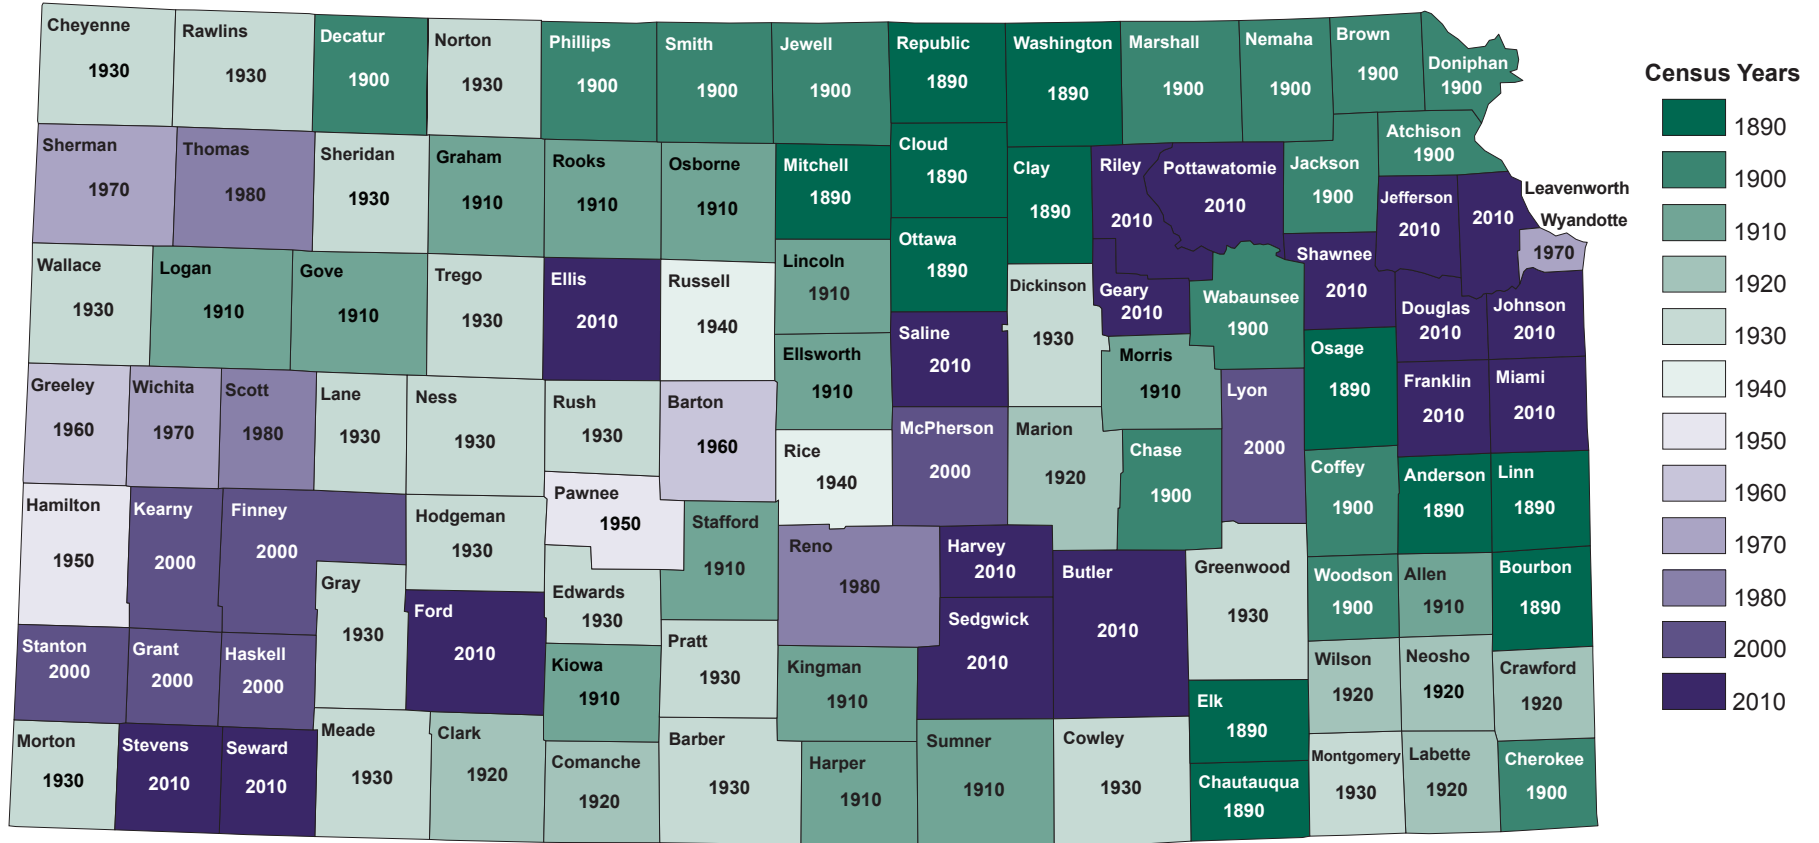

Census Year of Maximum Population by Kansas County 1890-2010

Source: Institute for Policy & Social Research; data from U.S. Census Bureau, Decennial Census.