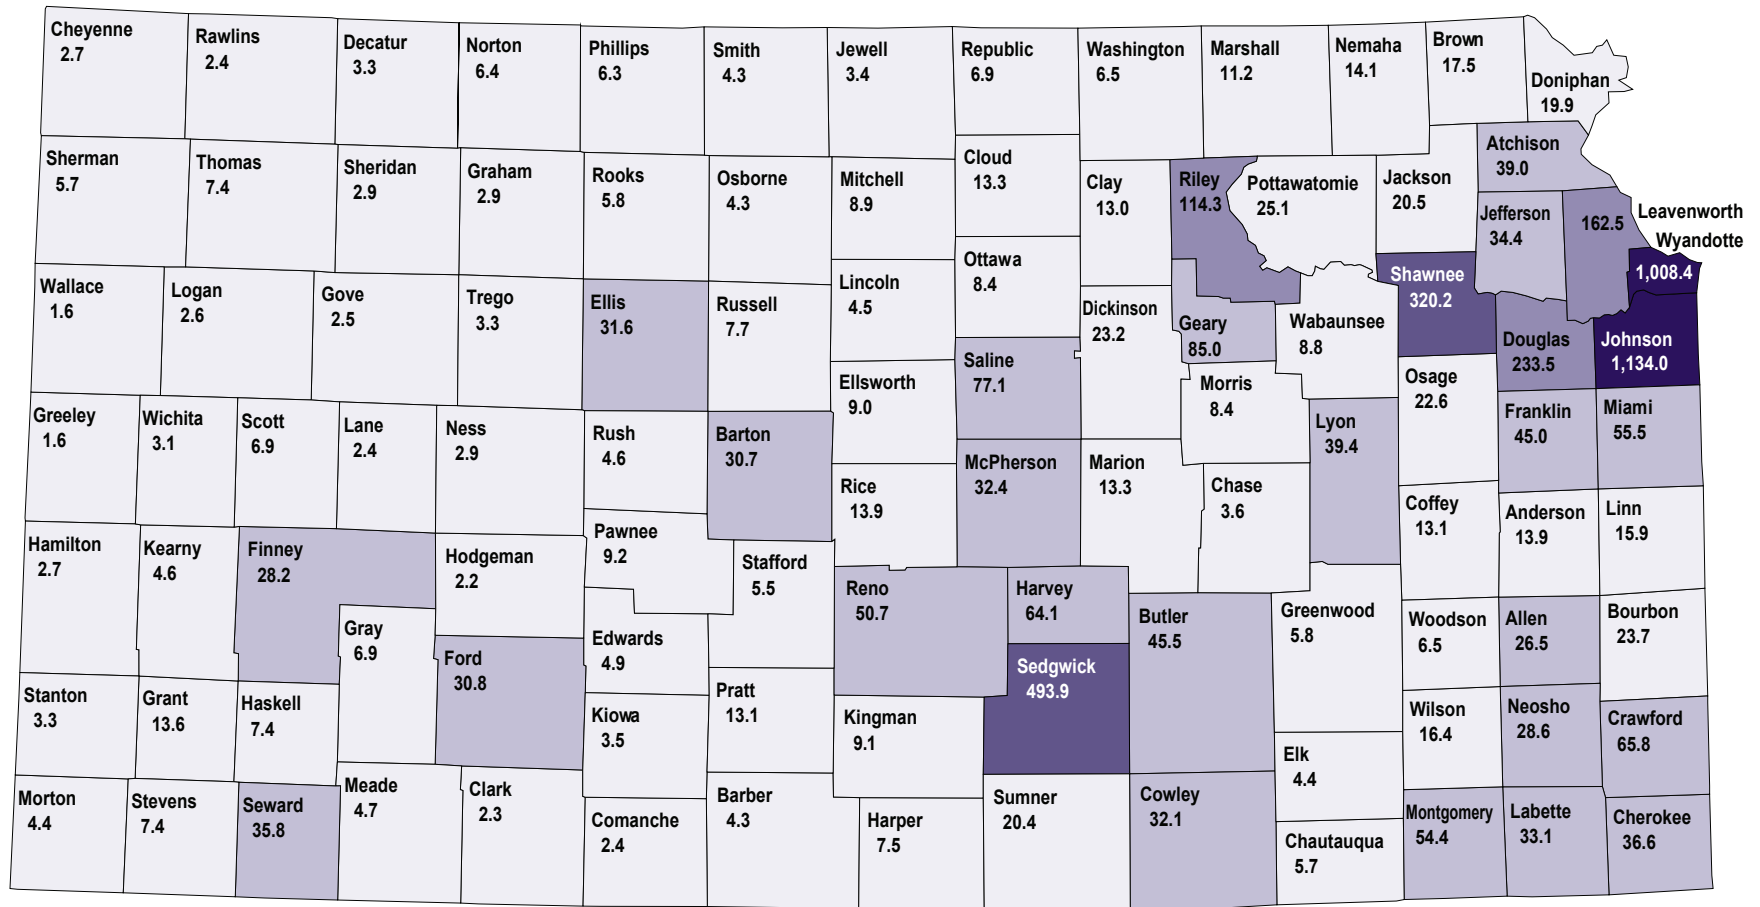

Population Density in Kansas, by County, 2010

Source: Institute for Policy & Social Research; data from U.S. Census Bureau, 2010 Census.
 Figures are number of persons per square mile.

State: 34.7

Persons per Square Mile