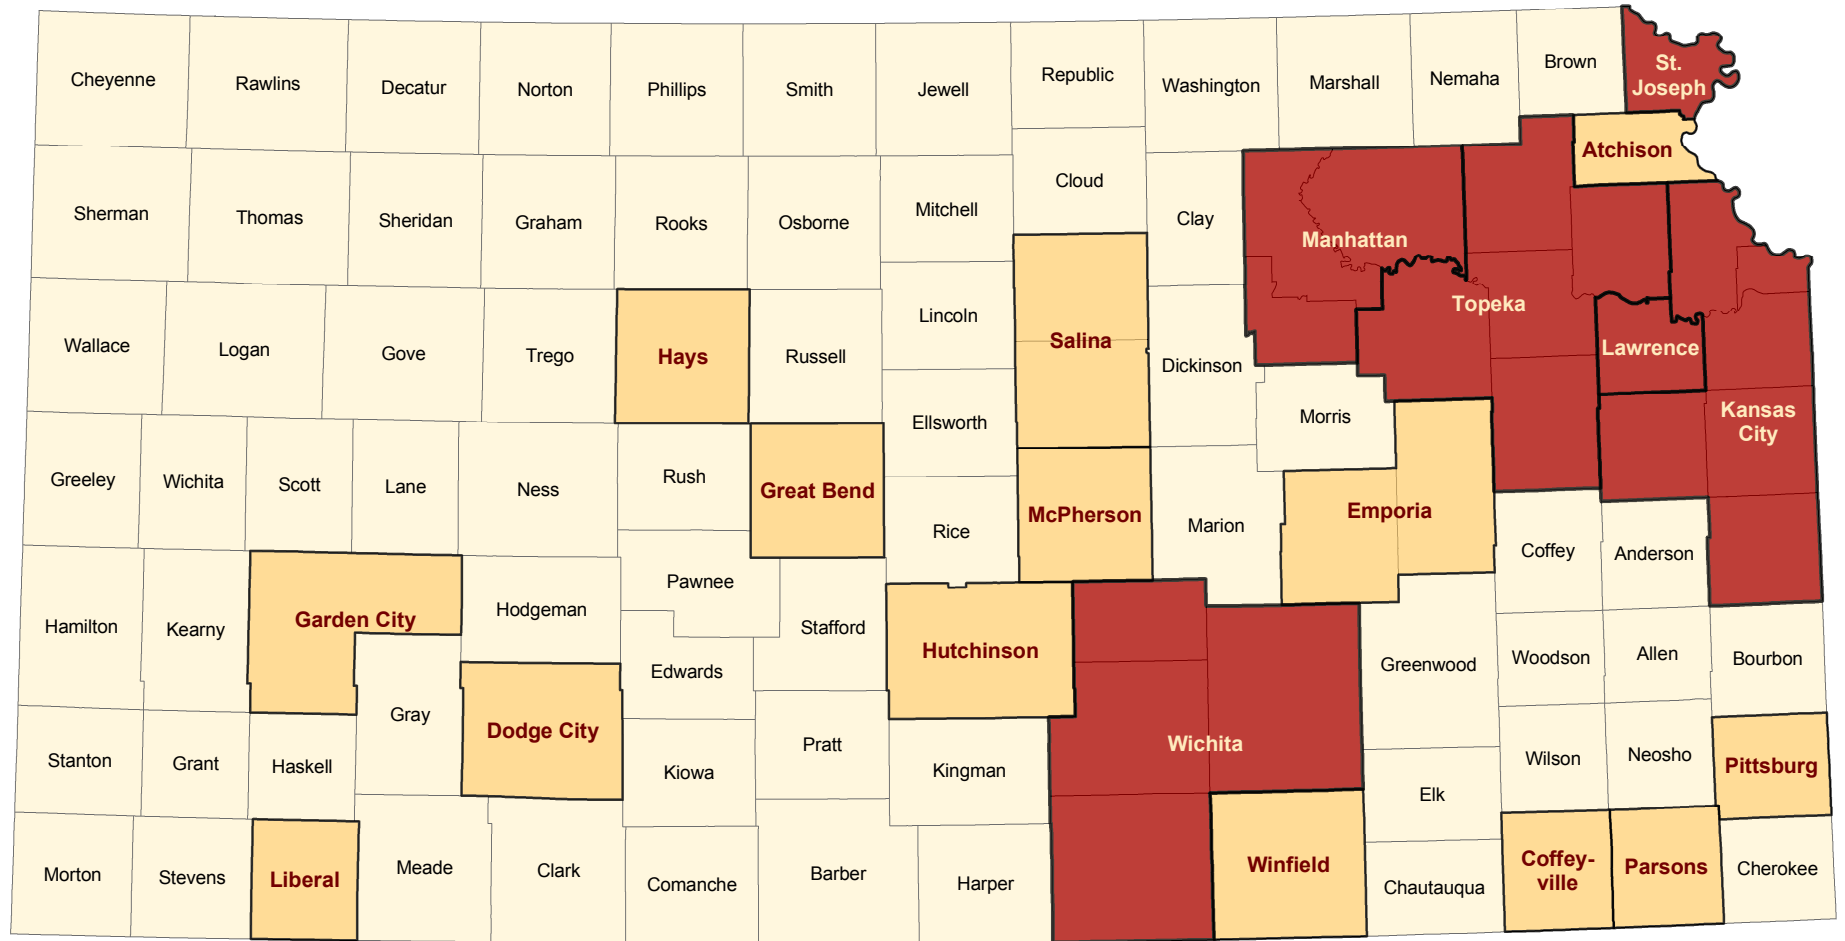

Metropolitan and Micropolitan Areas in Kansas

Source: Institute for Policy & Social Research; data from the Executive Office of the President, Office of Management and Budget, Bulletin 09-01 released 11/20/2008. This release upgraded the Manhattan Micropolitan Area to a Metropolitan Area.

- Metropolitan Area
- Micropolitan Area
- Outside Core-Based Statistical Area (CBSA)