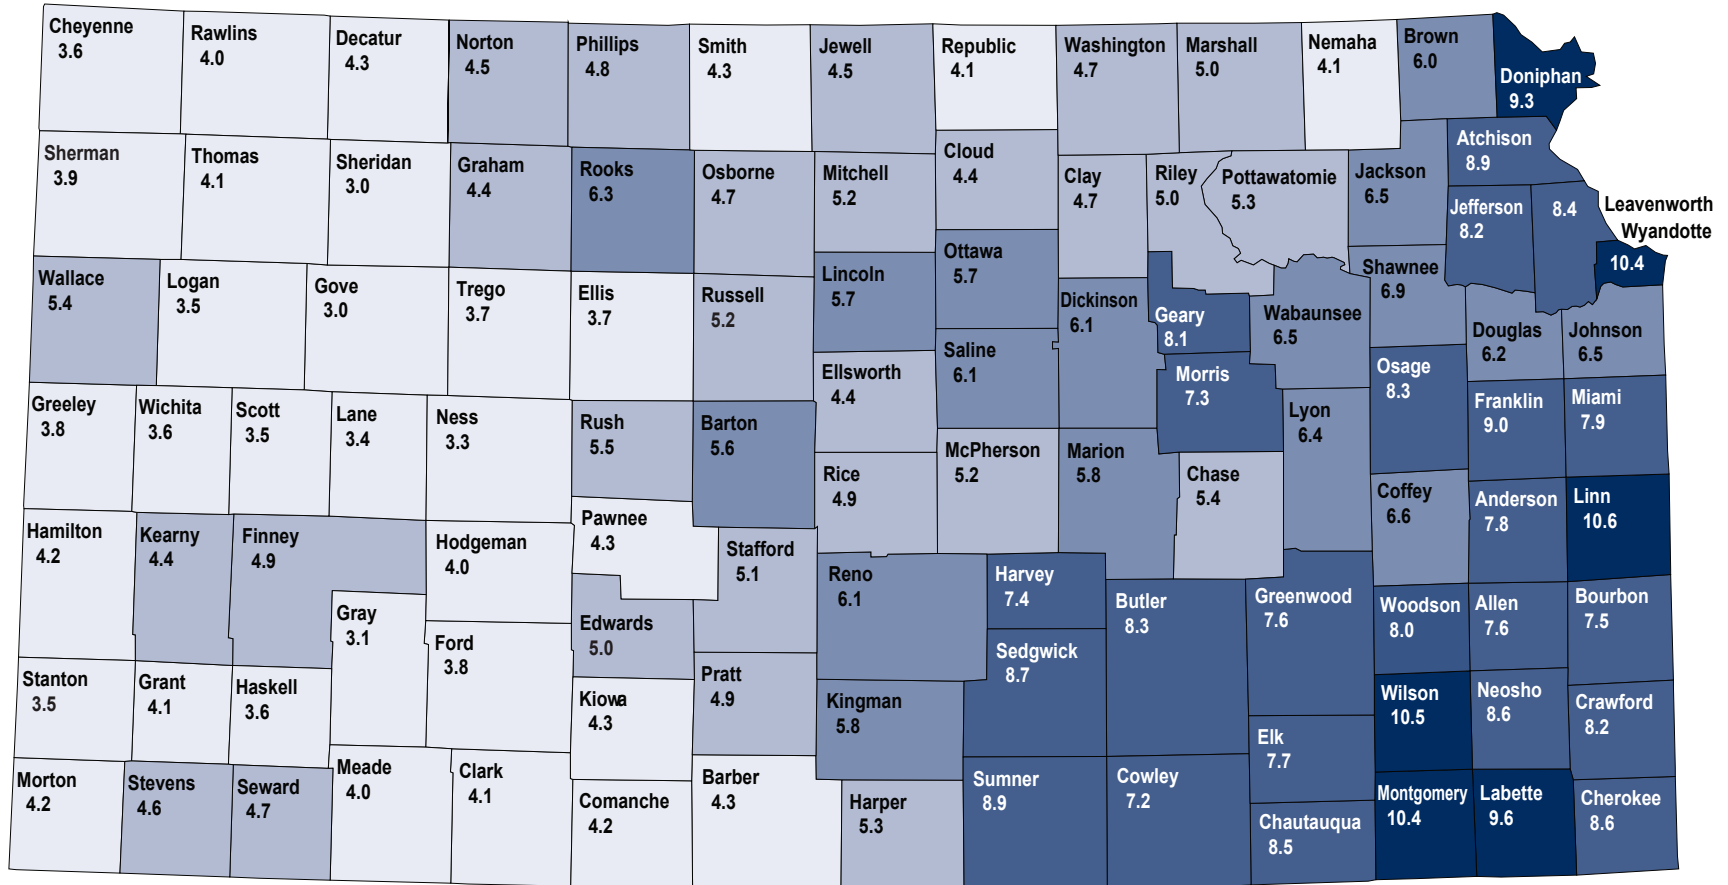

## Average Unemployment Rate in Kansas, by County 2010

Source: Institute for Policy & Social Research; data from the U.S. Department of Labor, Bureau of Labor Statistics.

### Unemployment Rate

**Kansas: 7.0**