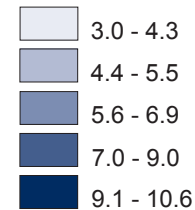

Unemployment Rate