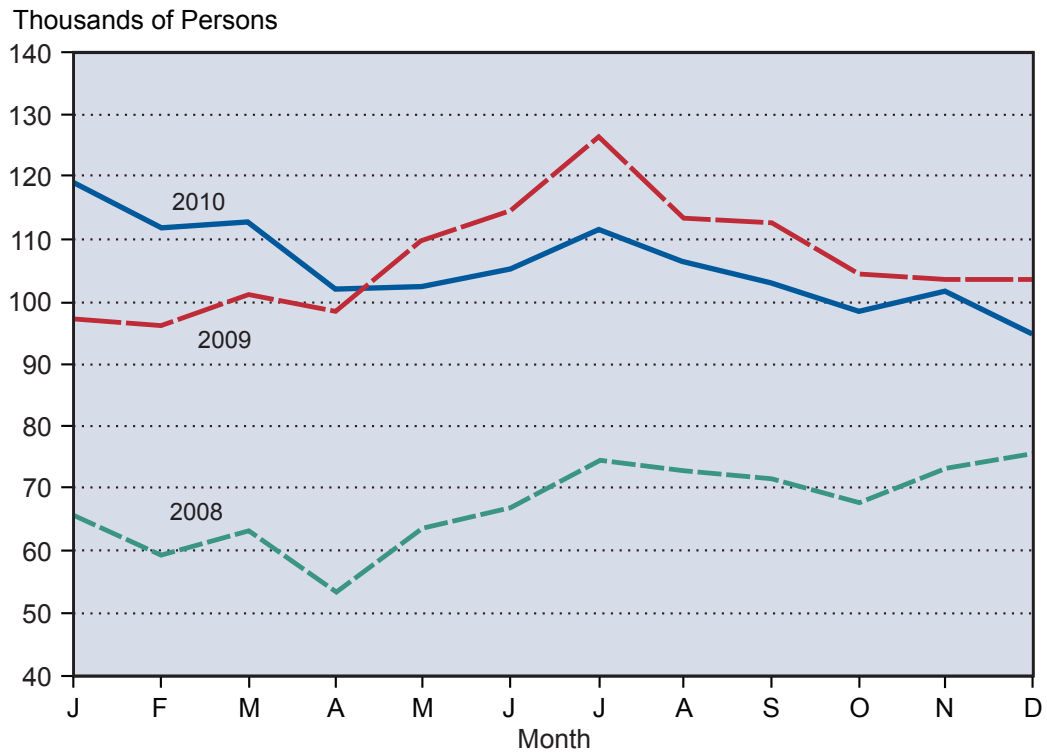

Unemployed Civilian Labor Force Estimates for Kansas 2008-2010

Source: Institute for Policy & Social Research; data from U.S. Bureau of Labor Statistics.
Data revised annually.