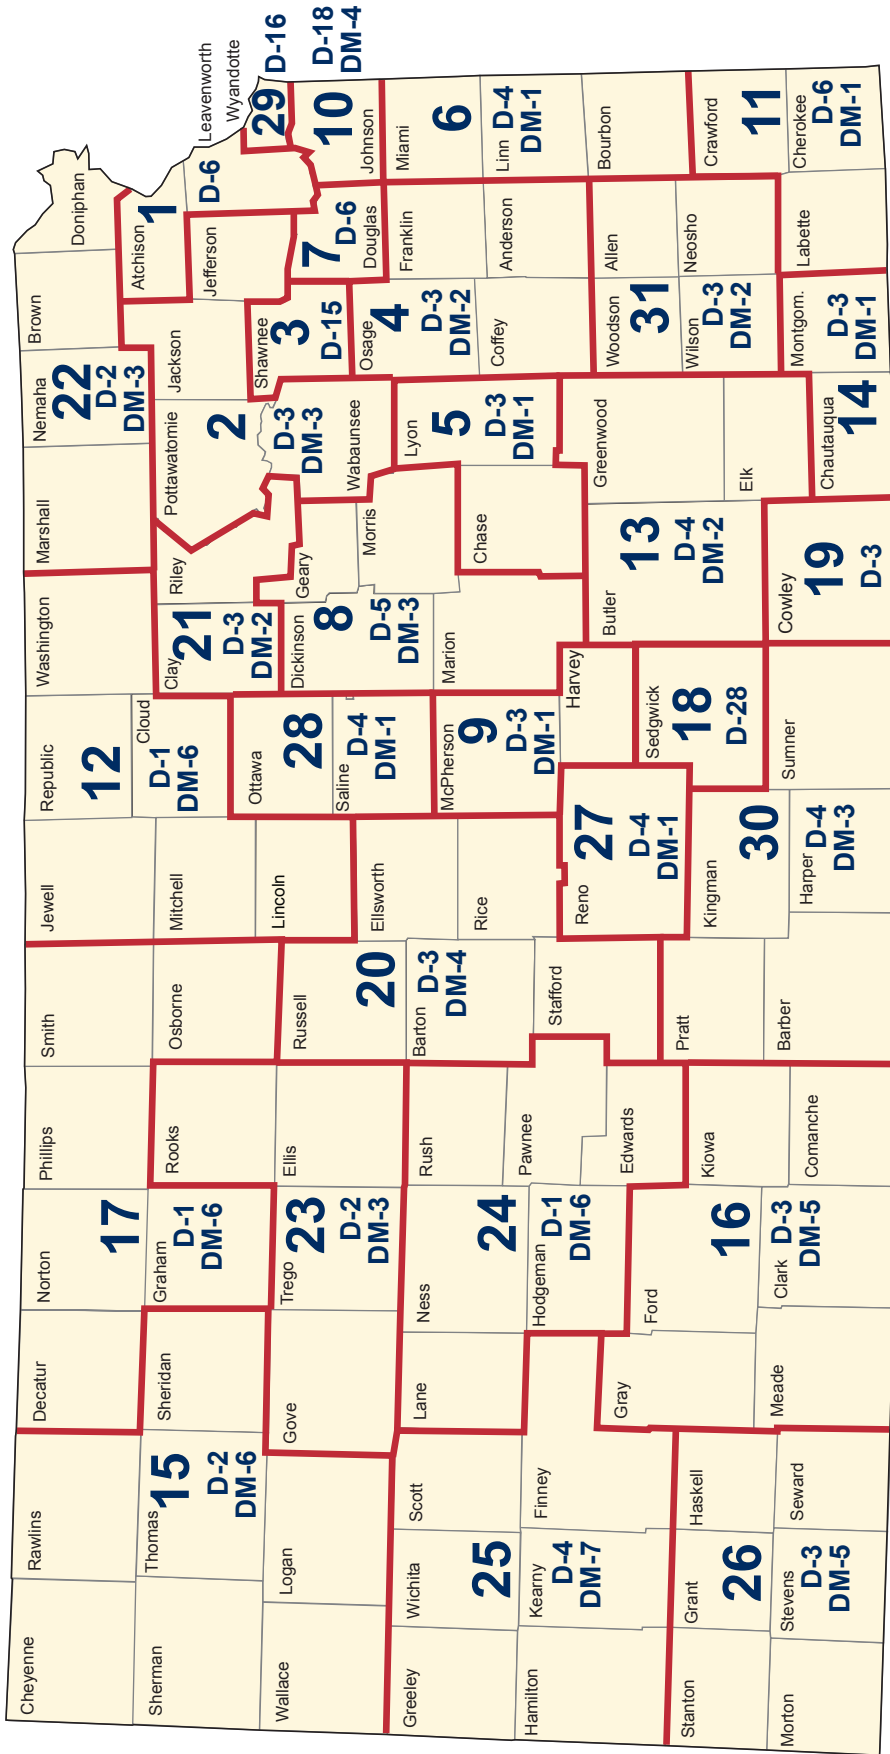

Judicial Districts in Kansas, 2010

Source: Institute for Policy & Social Research; data from Kansas Judicial Center.

- 1** Judicial District
 - D** District Judge
 - DM** District Magistrate Judge
- Total: 166
Total: 79