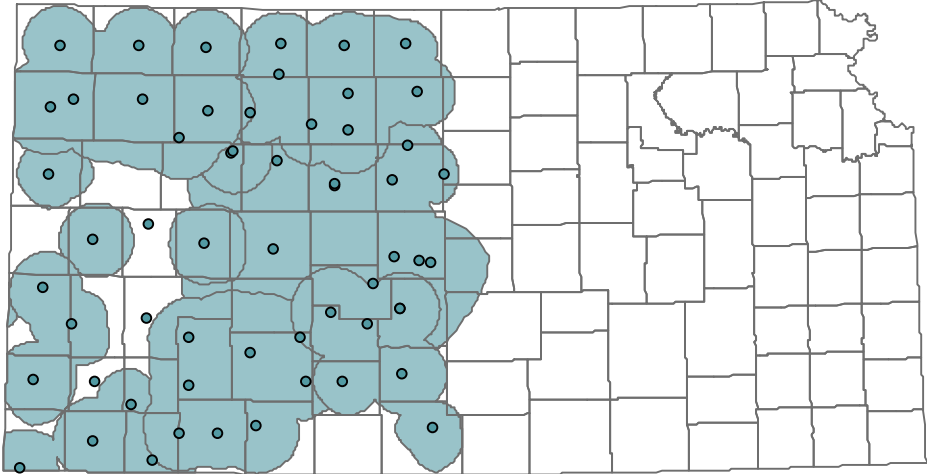

Cellular Towers and Coverage Areas in Kansas, by Licensee

Alltel Communications, LLC

Peach Acquisitions LLC

As of August 8, 2010

● Tower Location

○ Coverage Area

New Cingular Wireless PCS, LLC

Source: Institute for Policy & Social Research; data from the Federal Communications Commission (FCC).

Cellular Towers and Coverage Areas in Kansas, by Licensee

USCOC of Nebraska/Kansas, LLC

All Other Licensees

As of August 8, 2010

● Tower Location

○ Coverage Area

Cellular Coverage by All Licensees

Source: Institute for Policy & Social Research; data from the Federal Communications Commission (FCC).