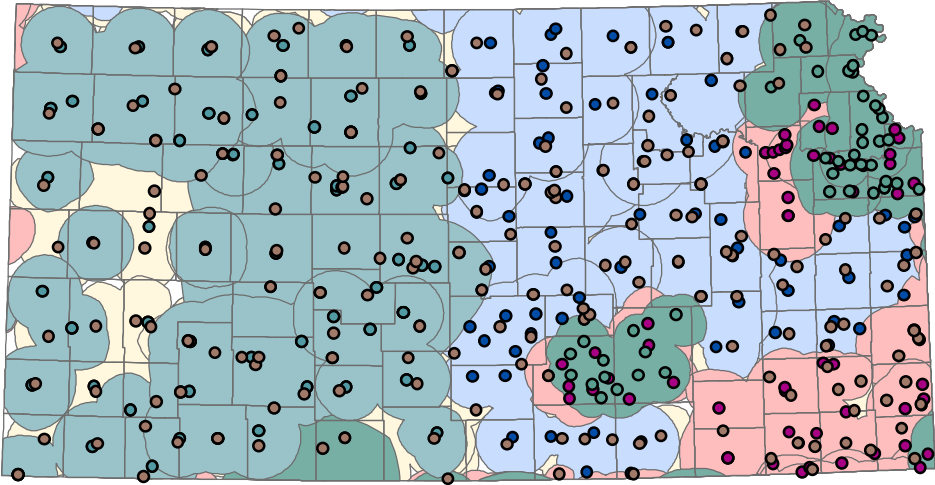

Cellular Towers and Coverage Areas in Kansas, by Licensee

Alltel Communications, LLC

Peach Acquisitions LLC

As of August 8, 2010

● Tower Location

○ Coverage Area

New Cingular Wireless PCS, LLC

Source: Institute for Policy & Social Research; data from the Federal Communications Commission (FCC).

Cellular Towers and Coverage Areas in Kansas, by Licensee

USCOC of Nebraska/Kansas, LLC

All Other Licensees

As of August 8, 2010

● Tower Location

○ Coverage Area

Cellular Coverage by All Licensees

Source: Institute for Policy & Social Research; data from the Federal Communications Commission (FCC).