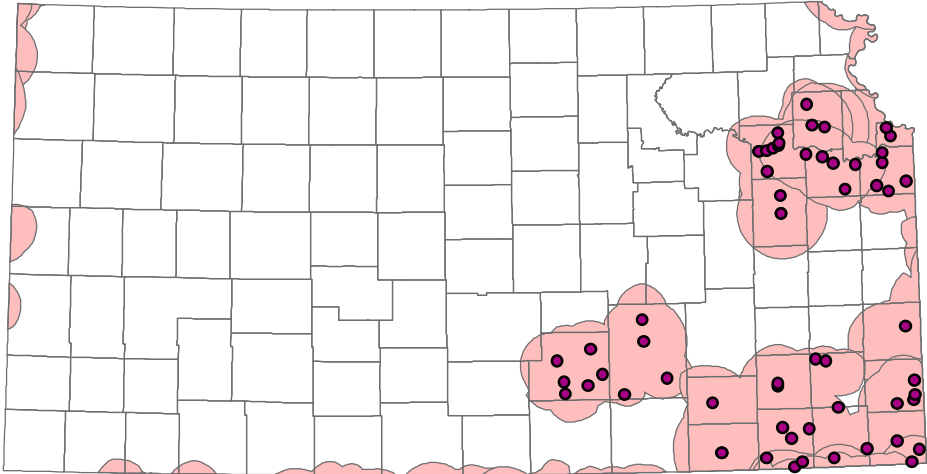

Cellular Towers and Coverage Areas in Kansas, by Licensee

Alltel Communications, LLC

Peach Acquisitions LLC

As of August 8, 2010

● Tower Location

○ Coverage Area

New Cingular Wireless PCS, LLC

Source: Institute for Policy & Social Research; data from the Federal Communications Commission (FCC).

Cellular Towers and Coverage Areas in Kansas, by Licensee

USCOC of Nebraska/Kansas, LLC

All Other Licensees

As of August 8, 2010

● Tower Location

○ Coverage Area

Cellular Coverage by All Licensees

Source: Institute for Policy & Social Research; data from the Federal Communications Commission (FCC).