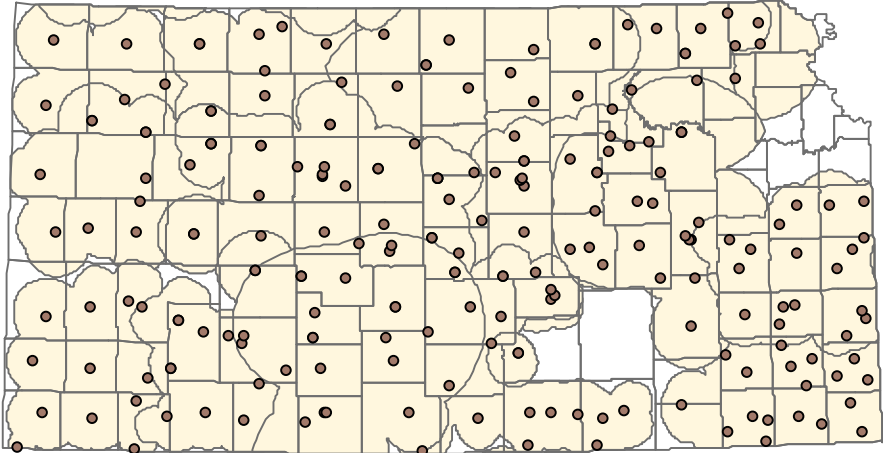

Cellular Towers and Coverage Areas in Kansas, by Licensee

Alltel Communications, LLC

Peach Acquisitions LLC

As of August 8, 2010

● Tower Location

○ Coverage Area

New Cingular Wireless PCS, LLC

Source: Institute for Policy & Social Research; data from the Federal Communications Commission (FCC).

Cellular Towers and Coverage Areas in Kansas, by Licensee

USCOC of Nebraska/Kansas, LLC

All Other Licensees

As of August 8, 2010

● Tower Location

○ Coverage Area

Cellular Coverage by All Licensees

Source: Institute for Policy & Social Research; data from the Federal Communications Commission (FCC).