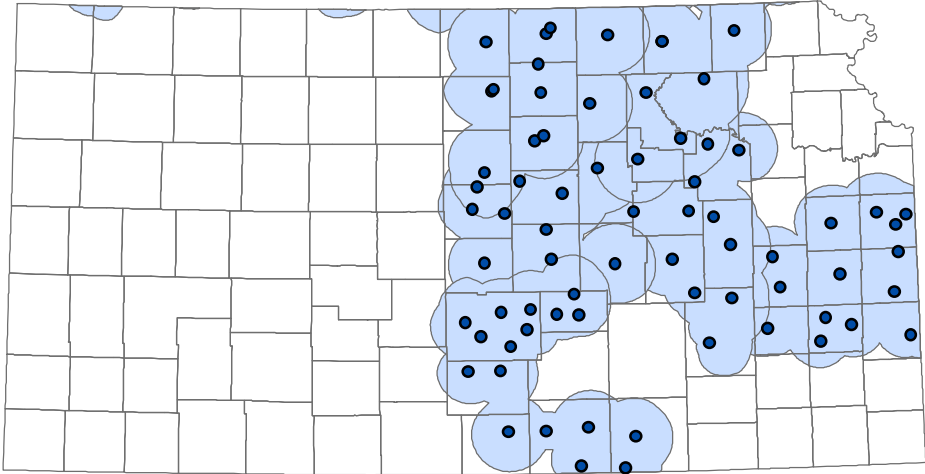

Cellular Towers and Coverage Areas in Kansas, by Licensee

Alltel Communications, LLC

Peach Acquisitions LLC

As of August 8, 2010

● Tower Location

○ Coverage Area

New Cingular Wireless PCS, LLC

Source: Institute for Policy & Social Research; data from the Federal Communications Commission (FCC).

Cellular Towers and Coverage Areas in Kansas, by Licensee

USCOC of Nebraska/Kansas, LLC

All Other Licensees

As of August 8, 2010

● Tower Location

○ Coverage Area

Cellular Coverage by All Licensees

Source: Institute for Policy & Social Research; data from the Federal Communications Commission (FCC).