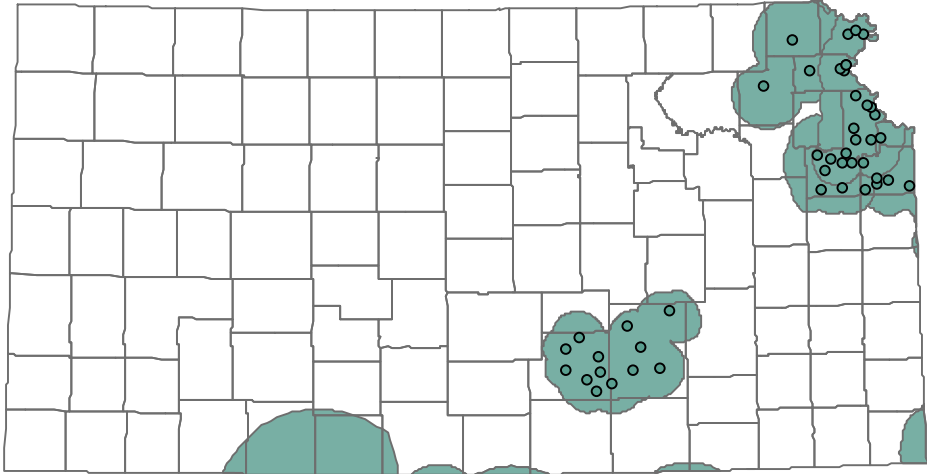

Cellular Towers and Coverage Areas in Kansas, by Licensee

Alltel Communications, LLC

Peach Acquisitions LLC

As of August 8, 2010

● Tower Location

○ Coverage Area

New Cingular Wireless PCS, LLC

Source: Institute for Policy & Social Research; data from the Federal Communications Commission (FCC).

Cellular Towers and Coverage Areas in Kansas, by Licensee

USCOC of Nebraska/Kansas, LLC

All Other Licensees

As of August 8, 2010

● Tower Location

○ Coverage Area

Cellular Coverage by All Licensees

Source: Institute for Policy & Social Research; data from the Federal Communications Commission (FCC).