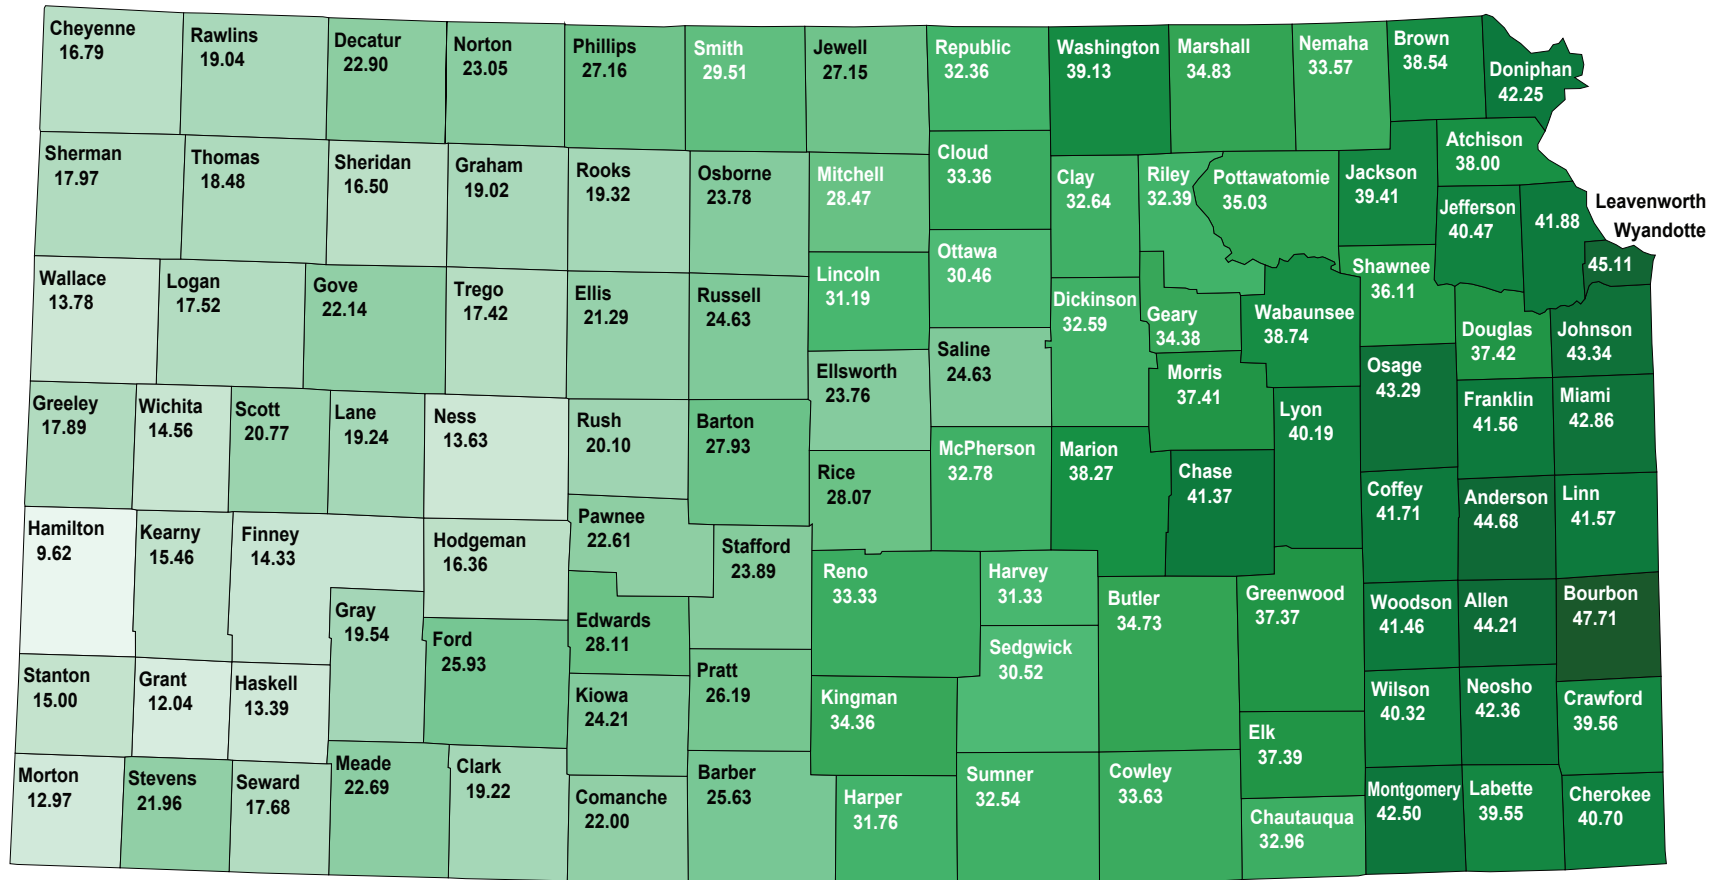

Precipitation in Kansas, by County, 2010 (in inches)

Source: Institute for Policy & Social Research; data from U.S. Department of Agriculture, National Agricultural Statistics Service, Kansas Field Office.

State: 28.26