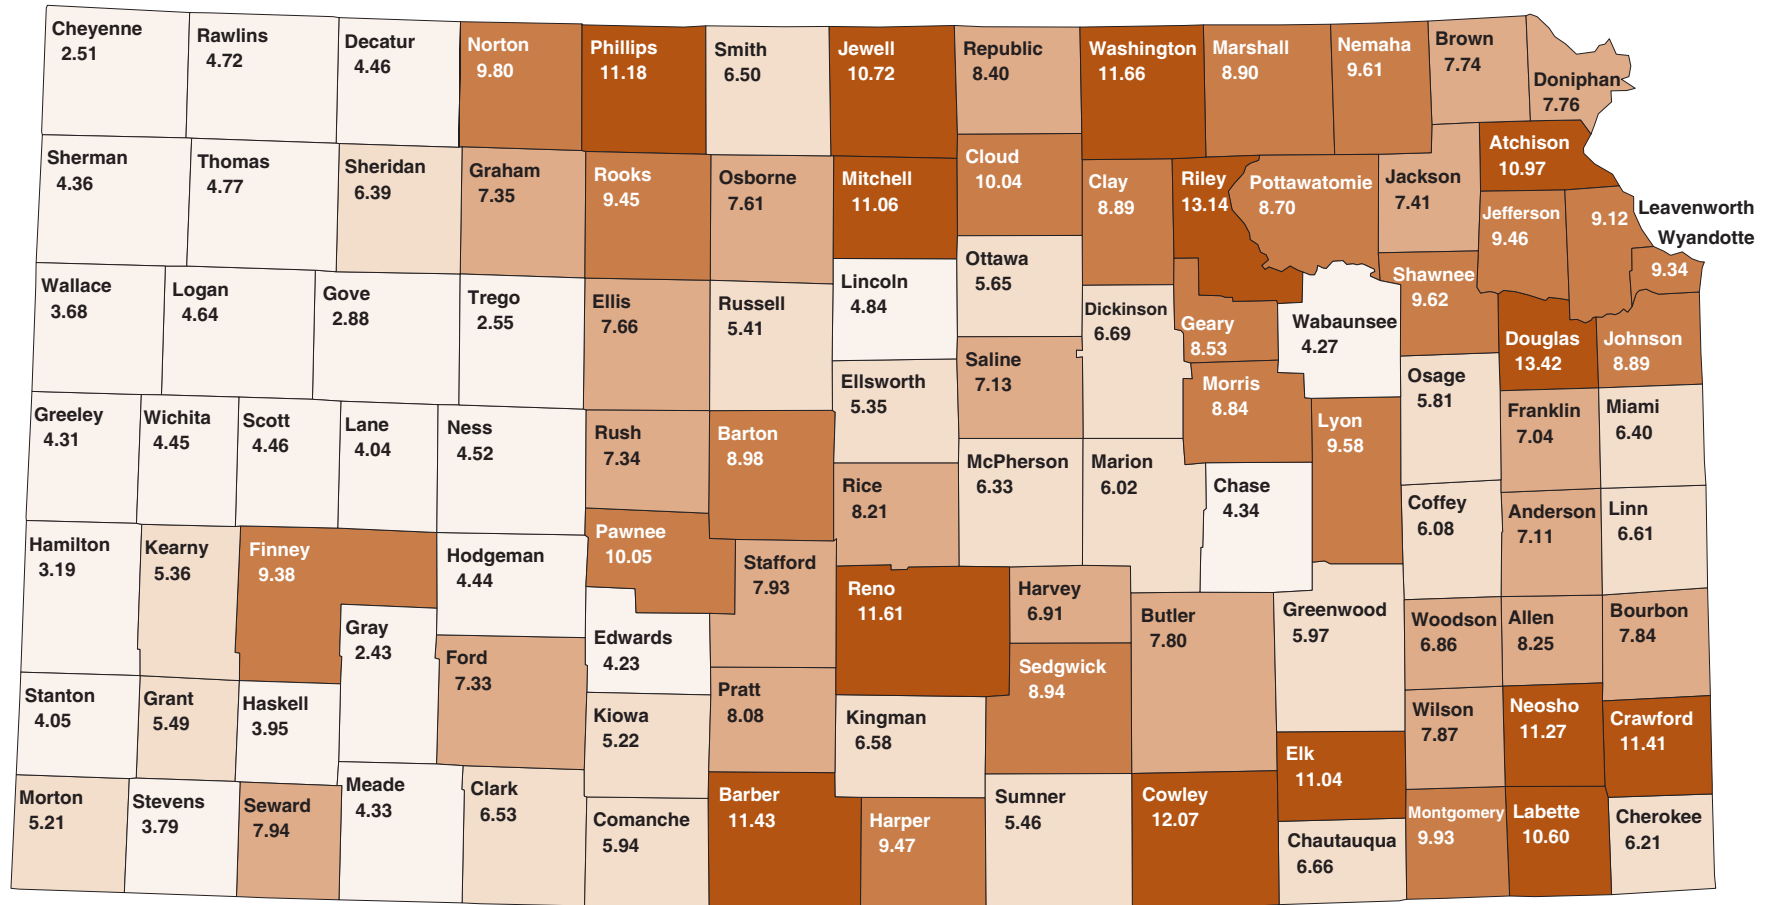

Accidents per 10,000 Daily Vehicle Miles in Kansas, by County, 2007

Source: Institute for Policy & Social Research; data from Kansas Department of Transportation.

State: 8.49

Number of Accidents per 10,000 Vehicle Miles