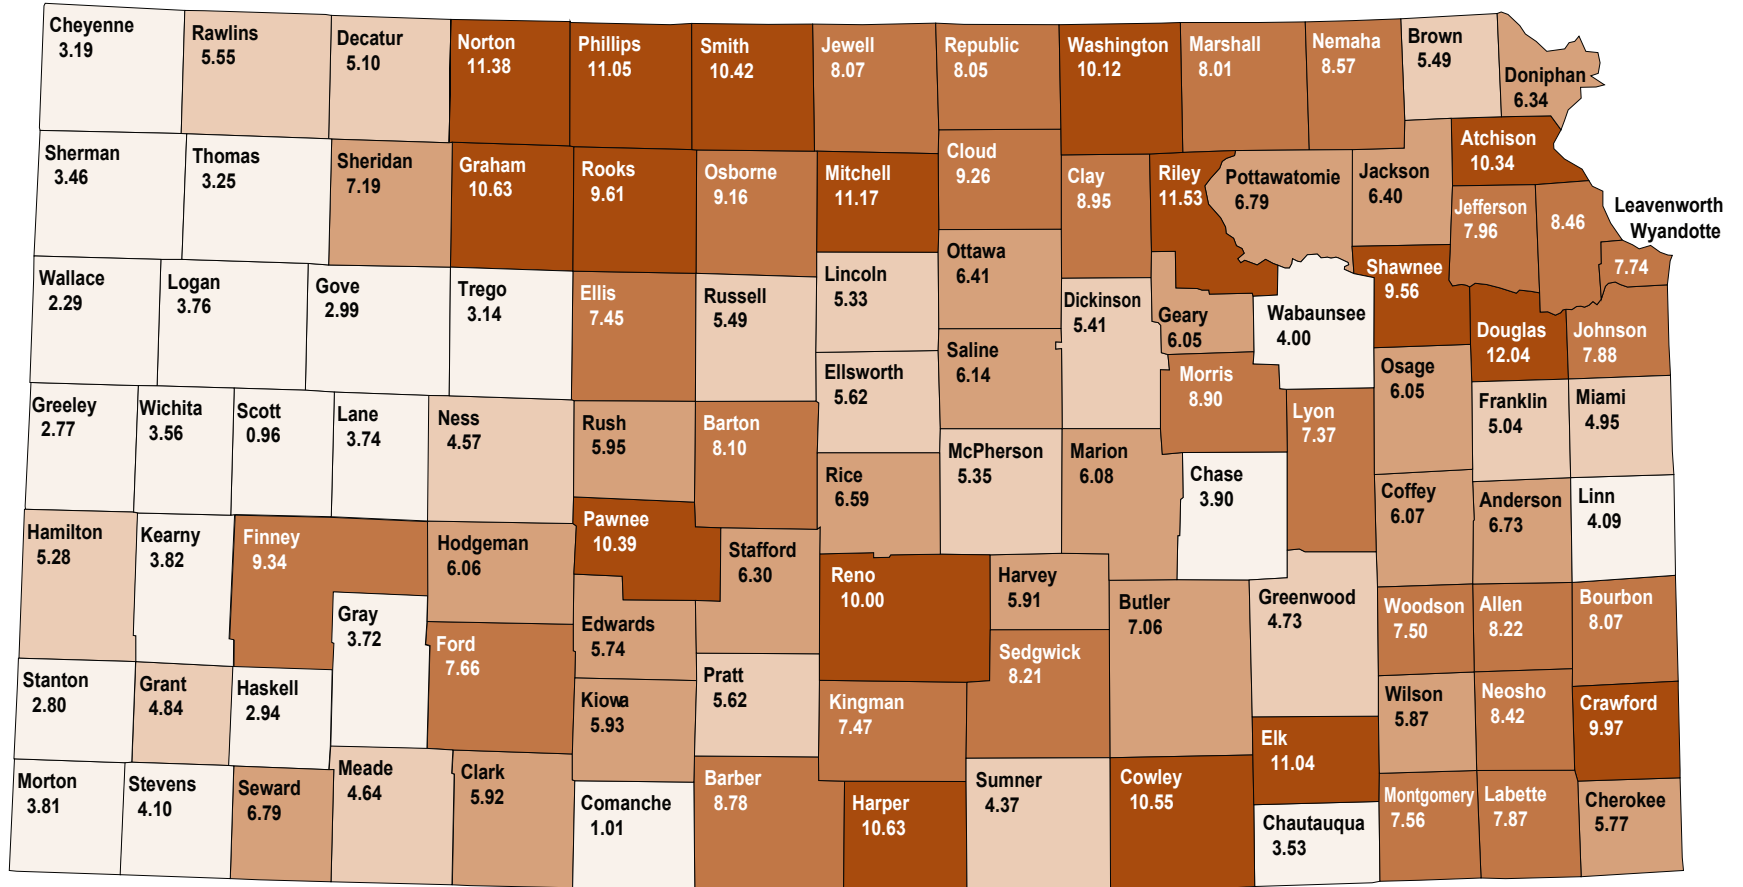

Accidents per 10,000 Daily Vehicle Miles in Kansas, by County, 2009

Source: Institute for Policy & Social Research; data from Kansas Department of Transportation.

State: 7.57

**Number of Accidents
per 10,000 Daily Vehicle Miles**