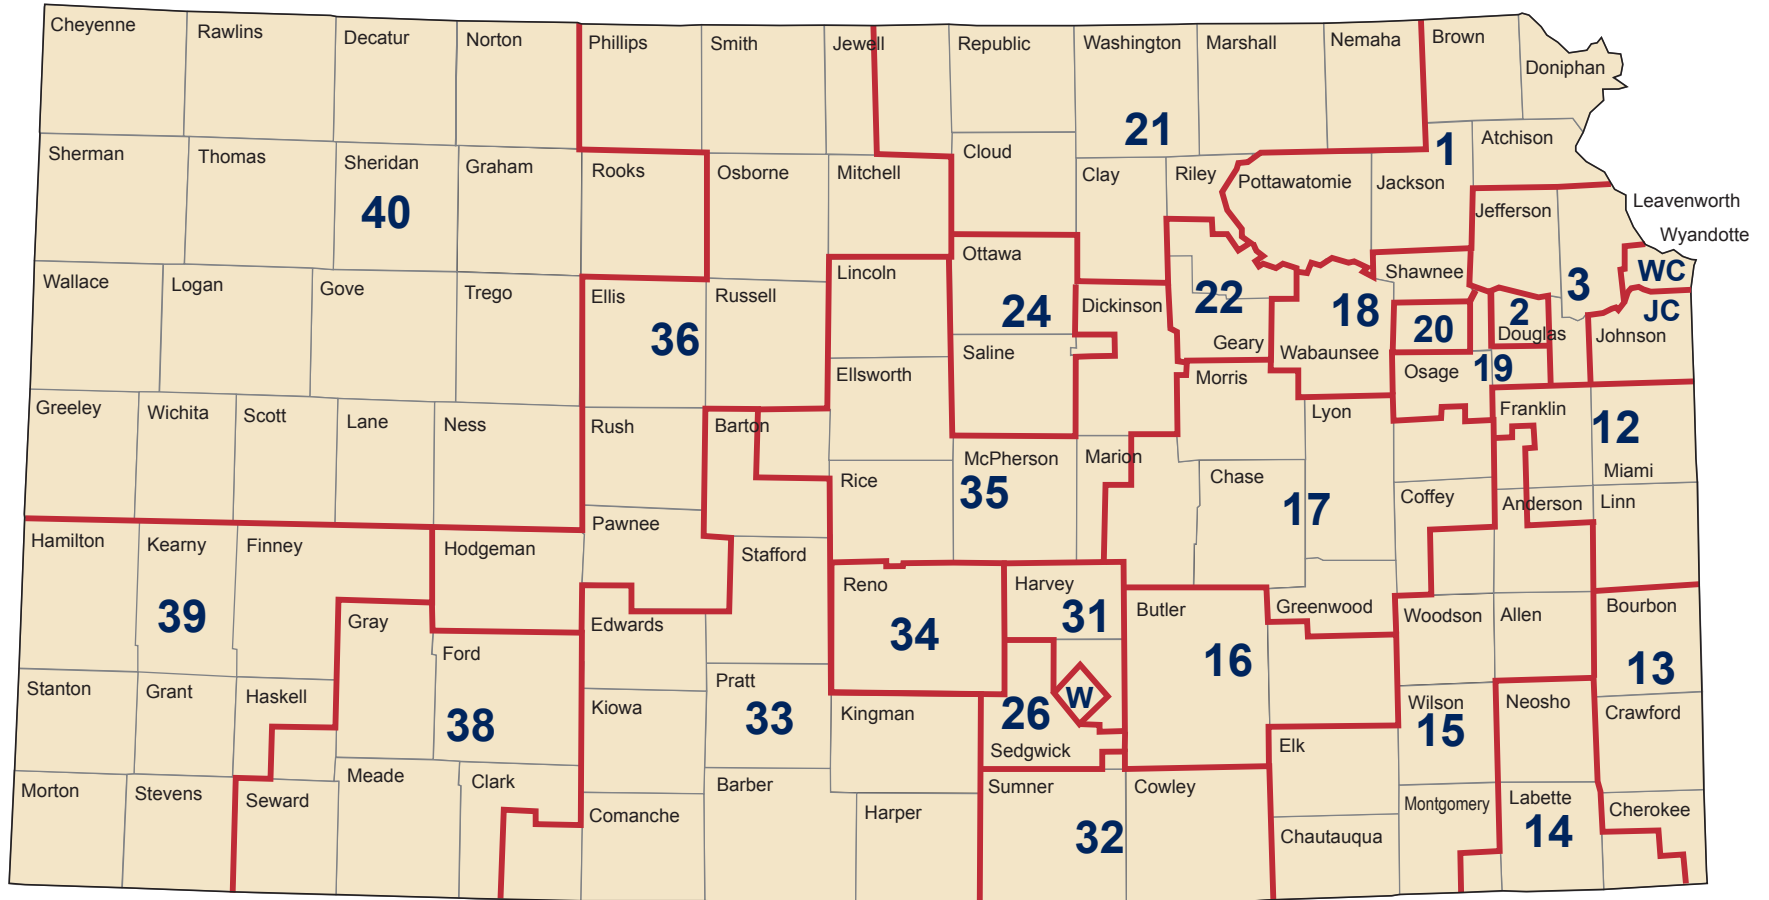

## Kansas Senate Districts, 2002

Source: Institute for Policy & Social Research; boundaries from Kansas Legislative Research Department.

- 1 Senate District
- W** Wichita: 25, 27-30
- WC** Wyandotte County: 4, 5, 6
- JC** Johnson County: 7-11, 23, 37