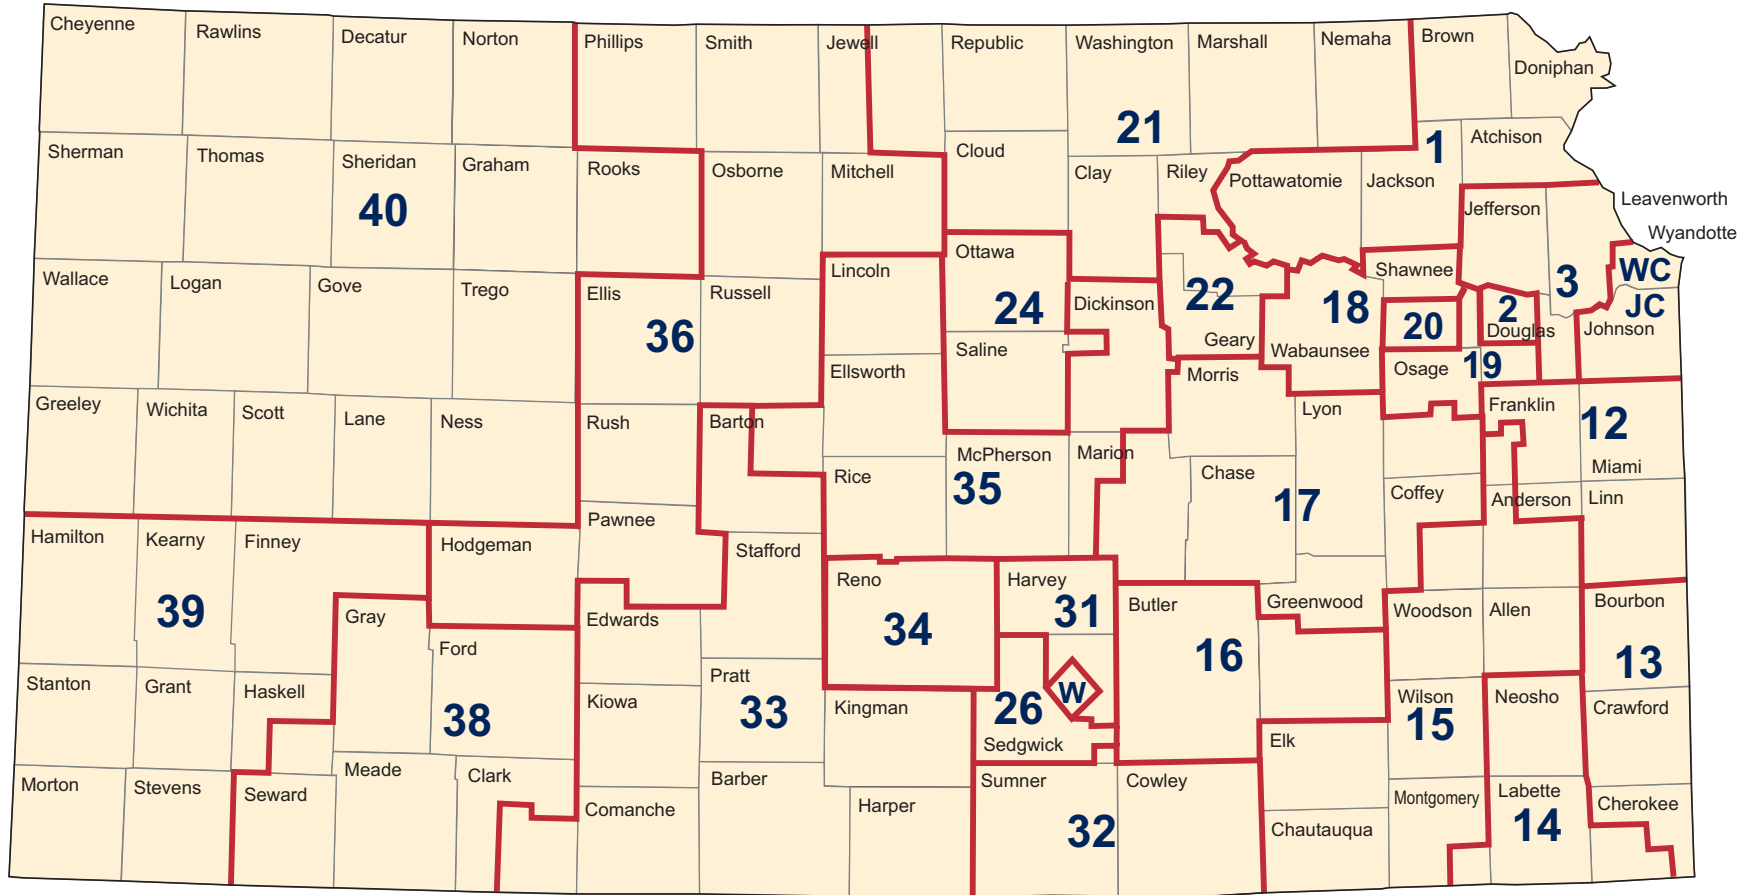

## Kansas Senate Districts, 2002

KEY

1 = Senate District    
 W = Wichita: 25, 27-30    
 WC, JC = Wyandotte and Johnson Counties: 4-11, 23, 37

Source: Institute for Policy & Social Research; boundaries from Kansas Legislative Research Department.