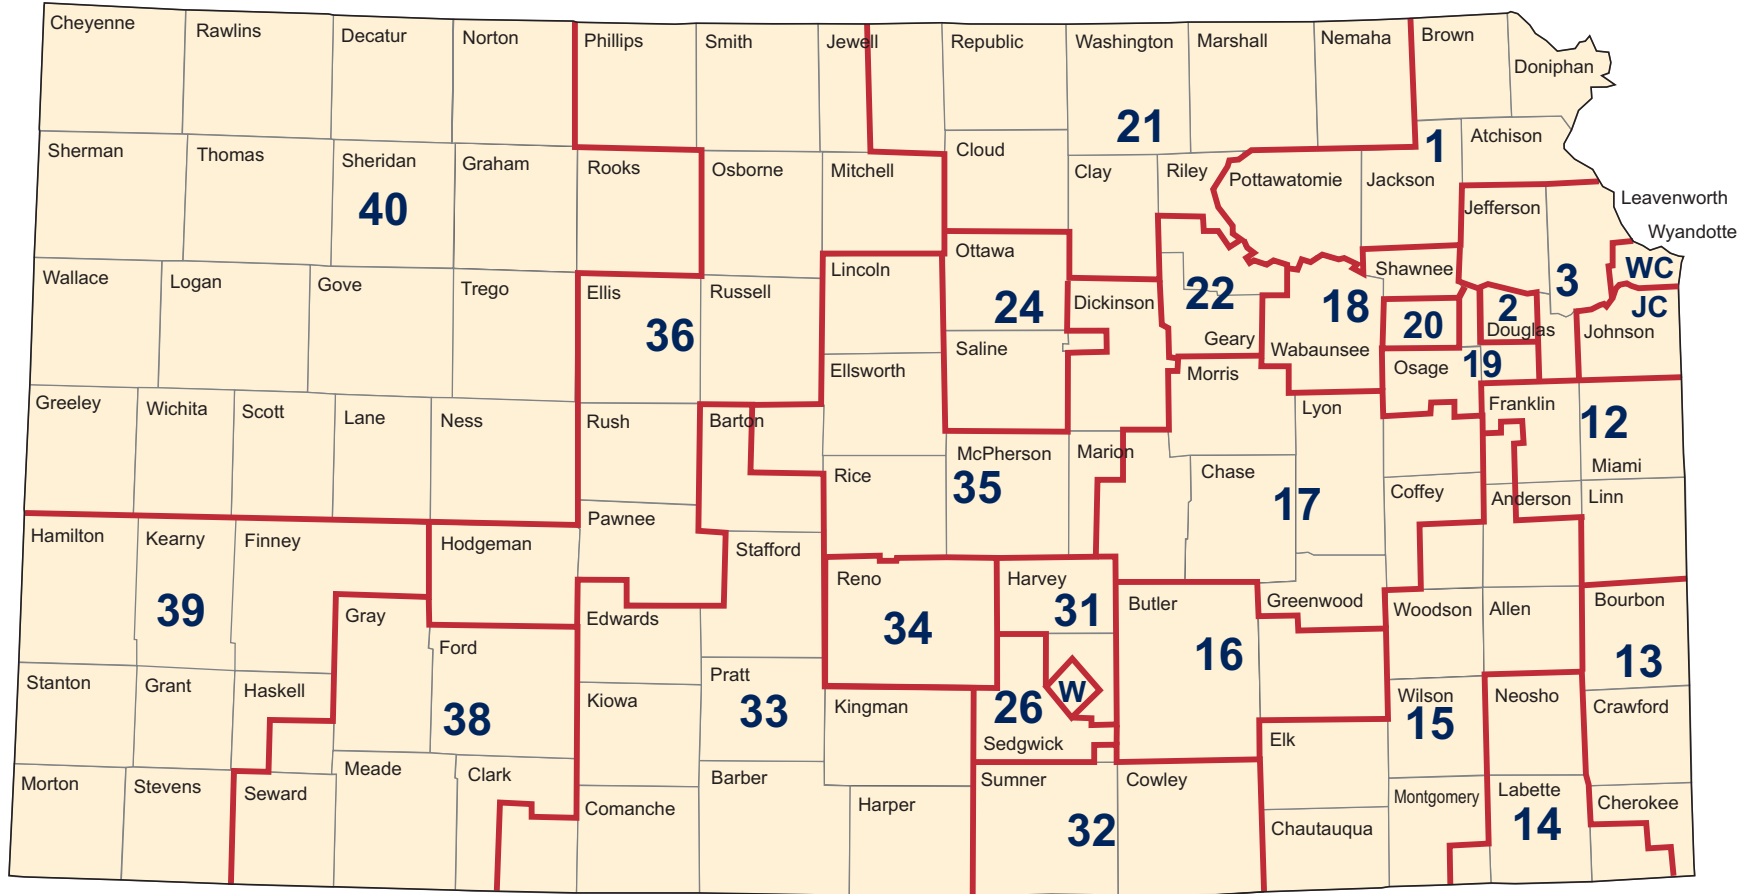

## Kansas Senate Districts, 2002

### KEY

1 = Senate District    
 **W** = Wichita: 25, 27-30    
 **WC** = Wyandotte County: 4, 5, 6    
 **JC** = Johnson County: 7-11, 23, 37

Source: Institute for Policy & Social Research; boundaries from Kansas Legislative Research Department.