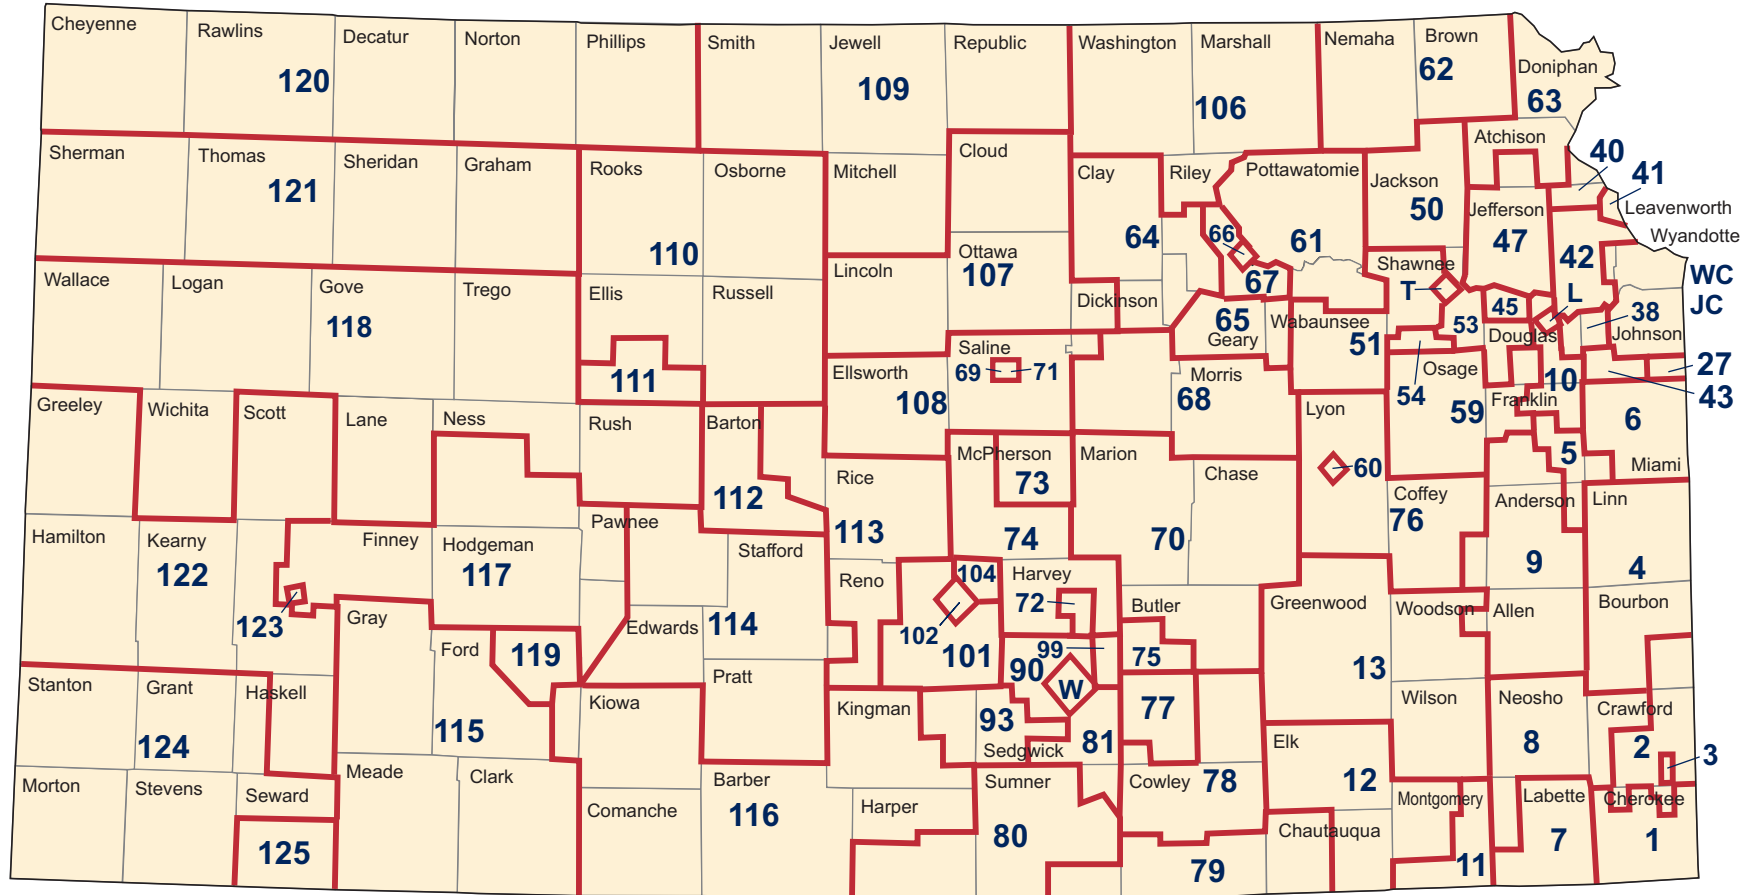

Kansas House Districts, 2002

KEY

- 1 = House District
- L** = Lawrence: 44, 46
- T** = Topeka: 52, 55-58
- W** = Wichita: 82-89, 91, 92, 94-98, 100, 103, 105
- WC, JC** = Wyandotte and Johnson Counties: 14-26, 28-37, 39, 48, 49

Source: Institute for Policy & Social Research; boundaries from Kansas Legislative Research Department.