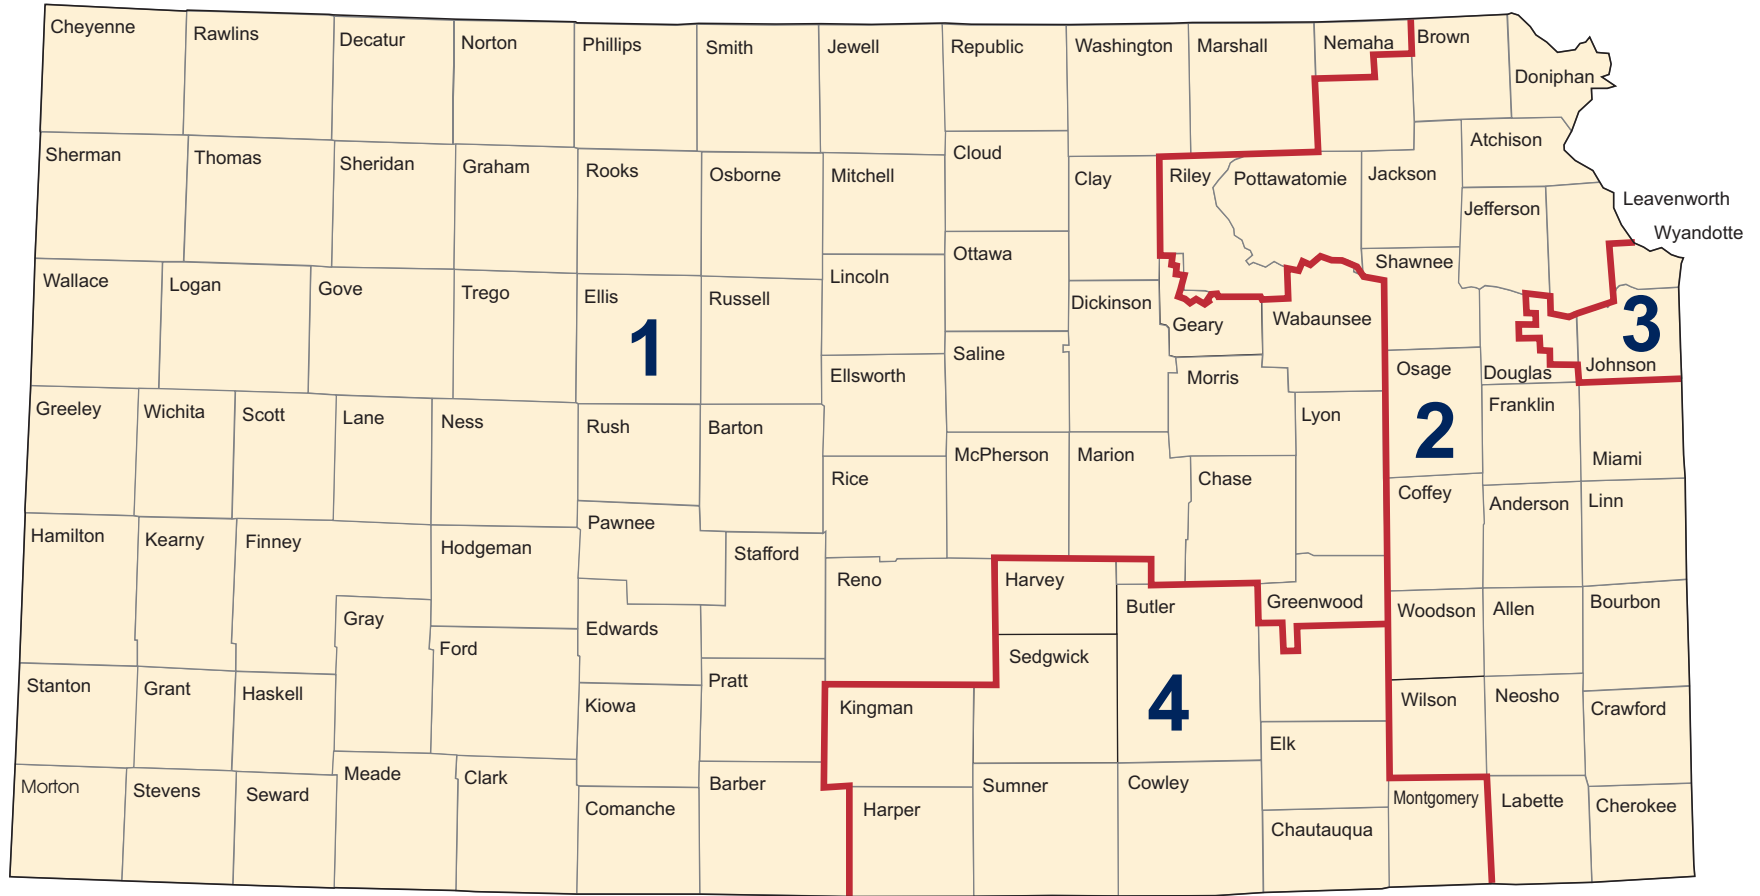

U.S. Congressional Districts in Kansas, 2002

Source: Institute for Policy & Social Research; boundaries from Kansas Secretary of State.

2000 State Population: 2,688,418
 Ideal Size for each District: 672,105