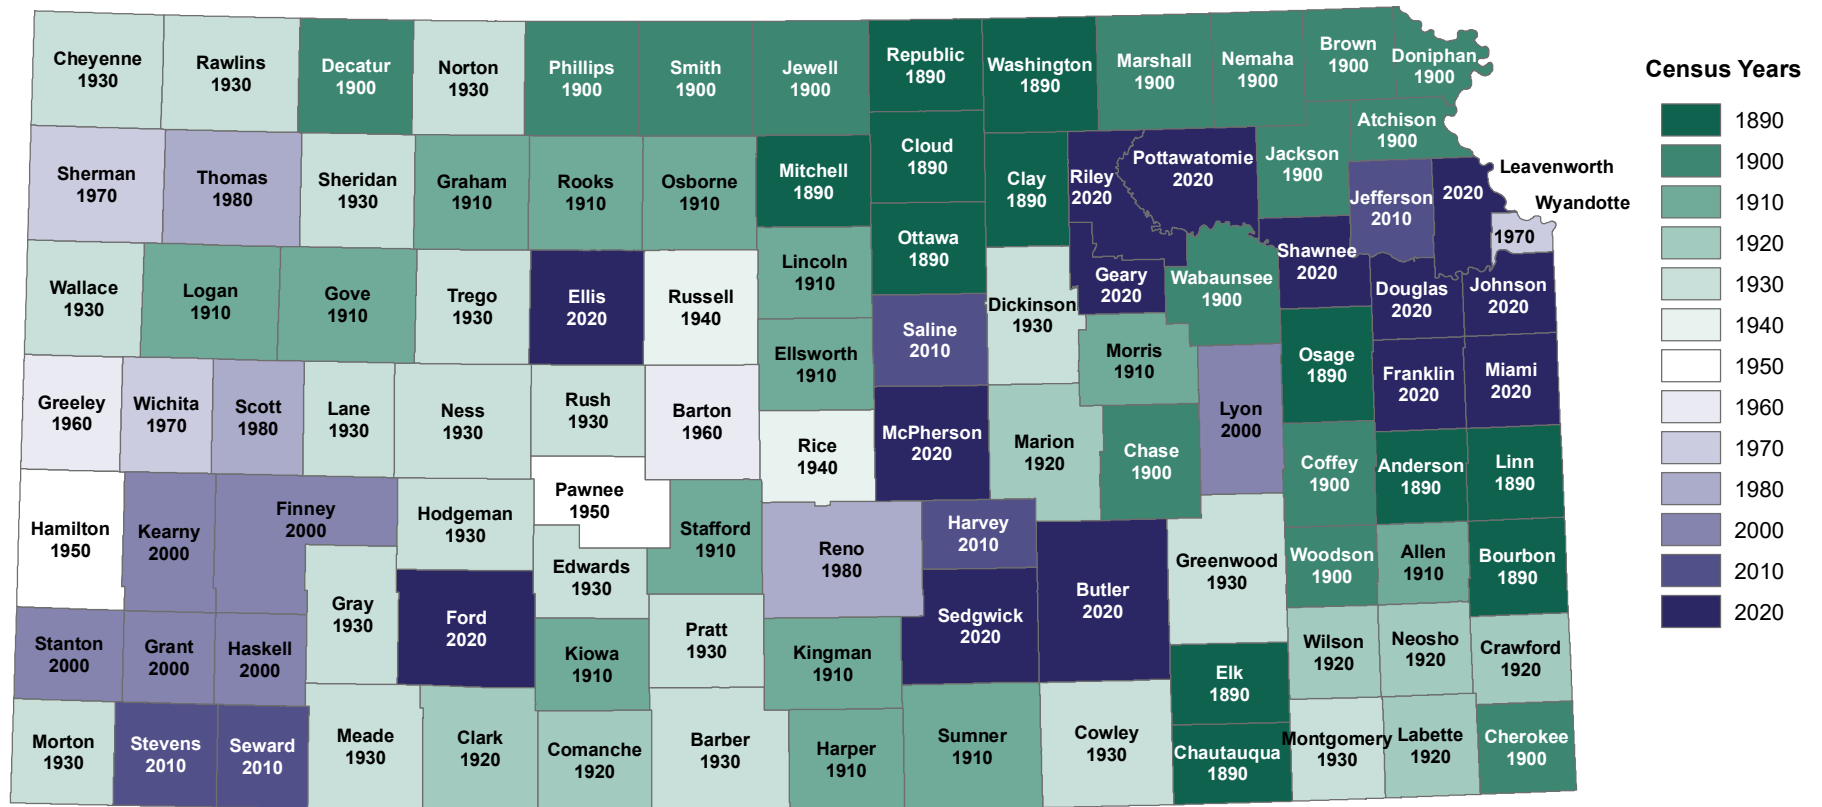

Census Year of Maximum Population by Kansas County 1890-2020

Source: Institute for Policy & Social Research, The University of Kansas; data from U.S. Census Bureau, Decennial Census.