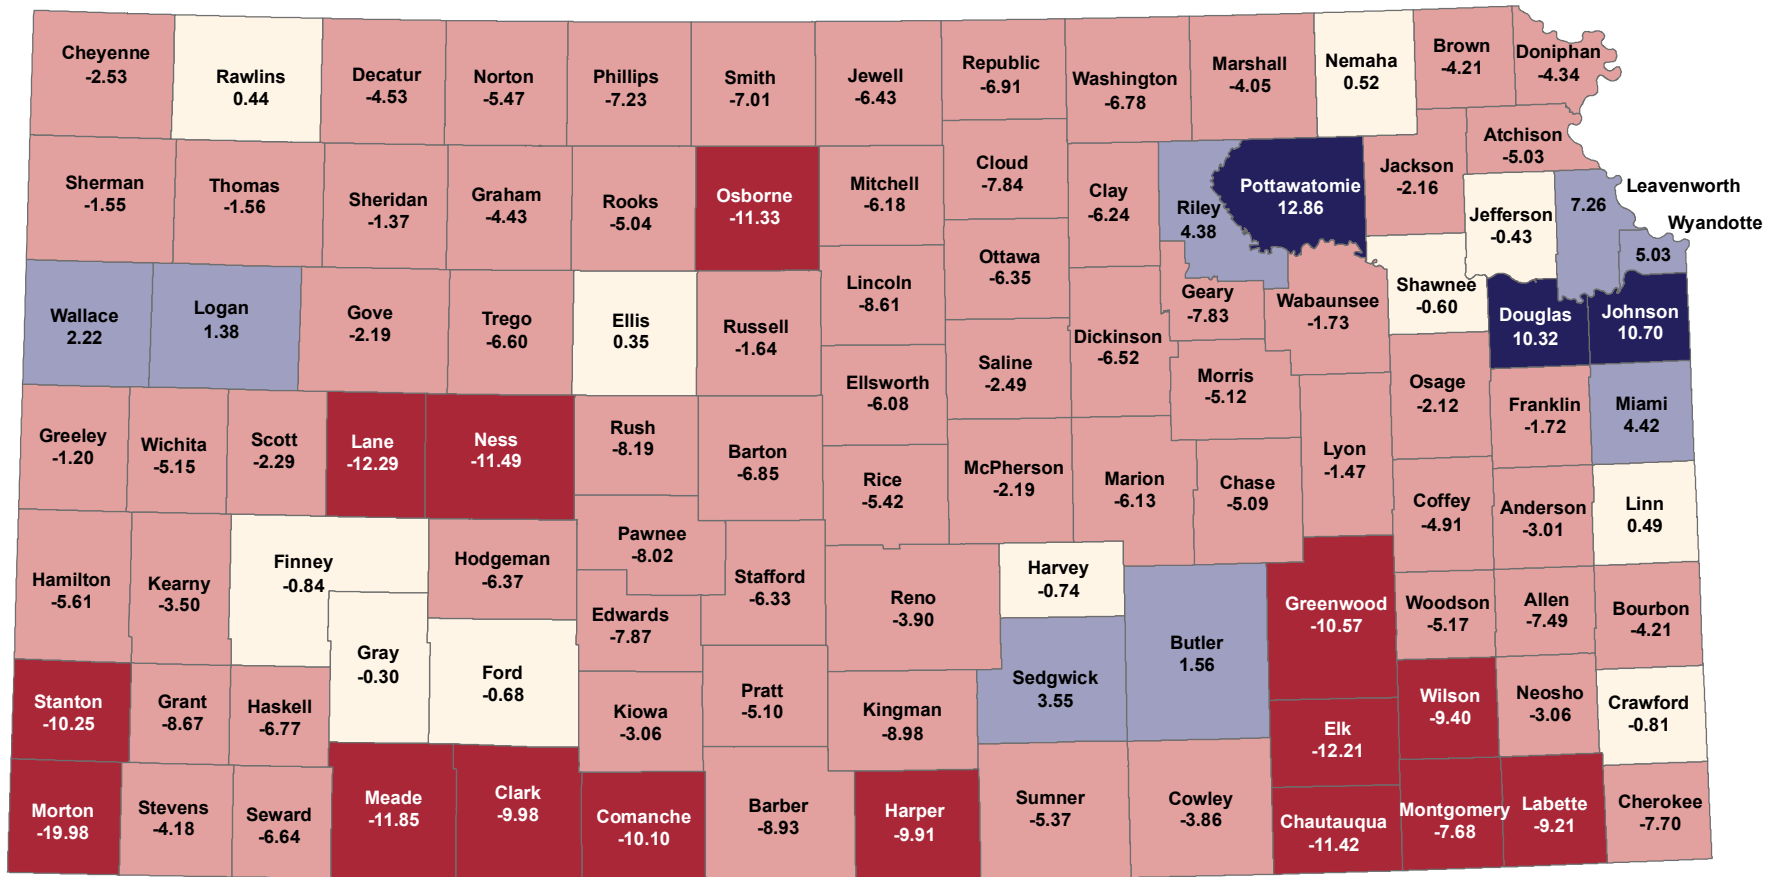

## Percent Population Change in Kansas, by County April 2010 - July 2019

Source: Institute for Policy & Social Research, The University of Kansas; data from the U.S. Census Bureau, Population Estimates, Vintage 2019.

### Percent Population Change

State: 2.11