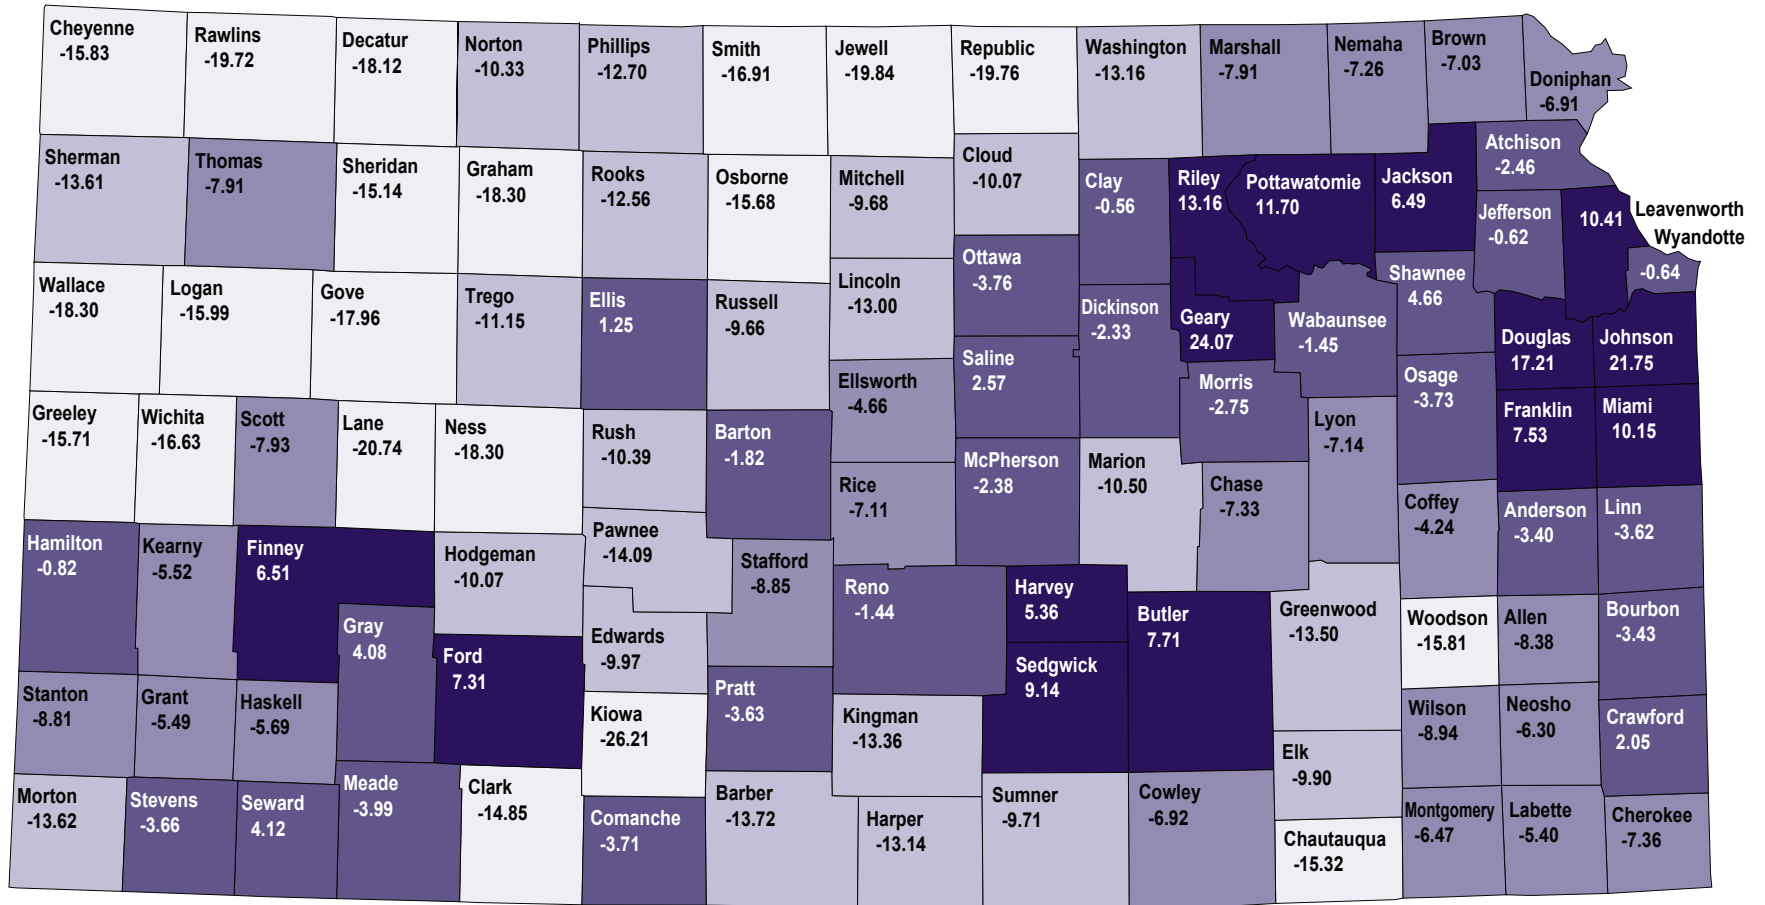

Percent Population Change in Kansas, by County April 2000 - July 2010

Source: Institute for Policy & Social Research; data from U.S. Census Bureau, Population Estimates.

State: 5.66

Percent Population Change