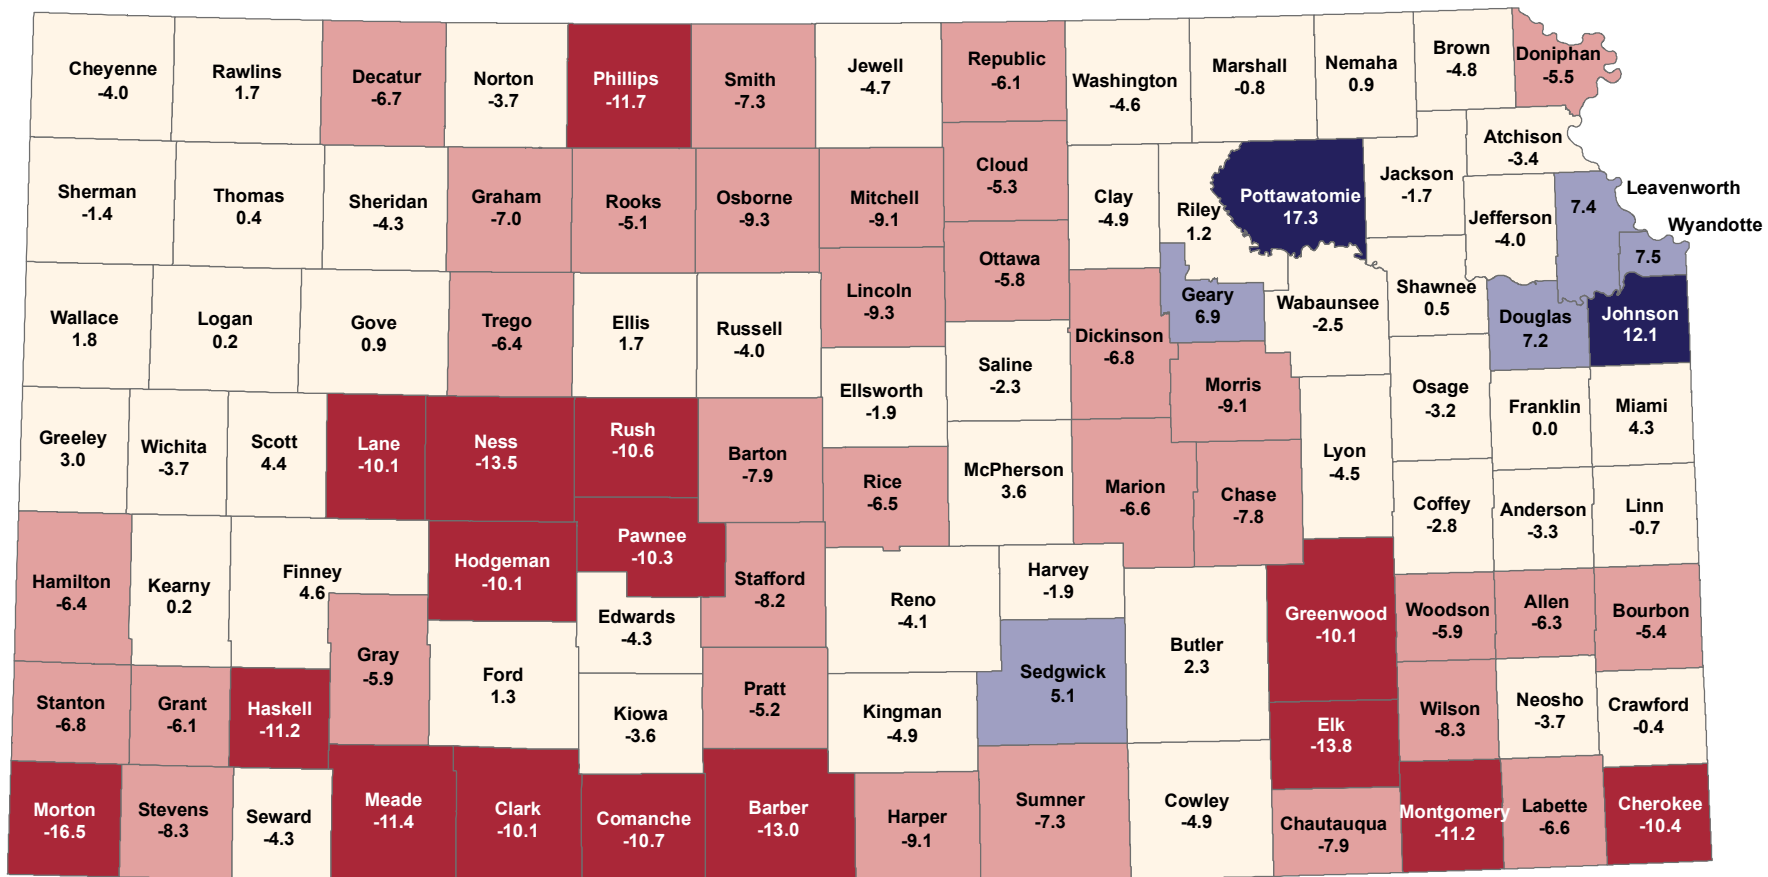

Percent Population Change in Kansas, by County 2010 - 2020

Source: Institute for Policy & Social Research, The University of Kansas; data from the U.S. Census Bureau.

Percent Population Change

State: 3.0