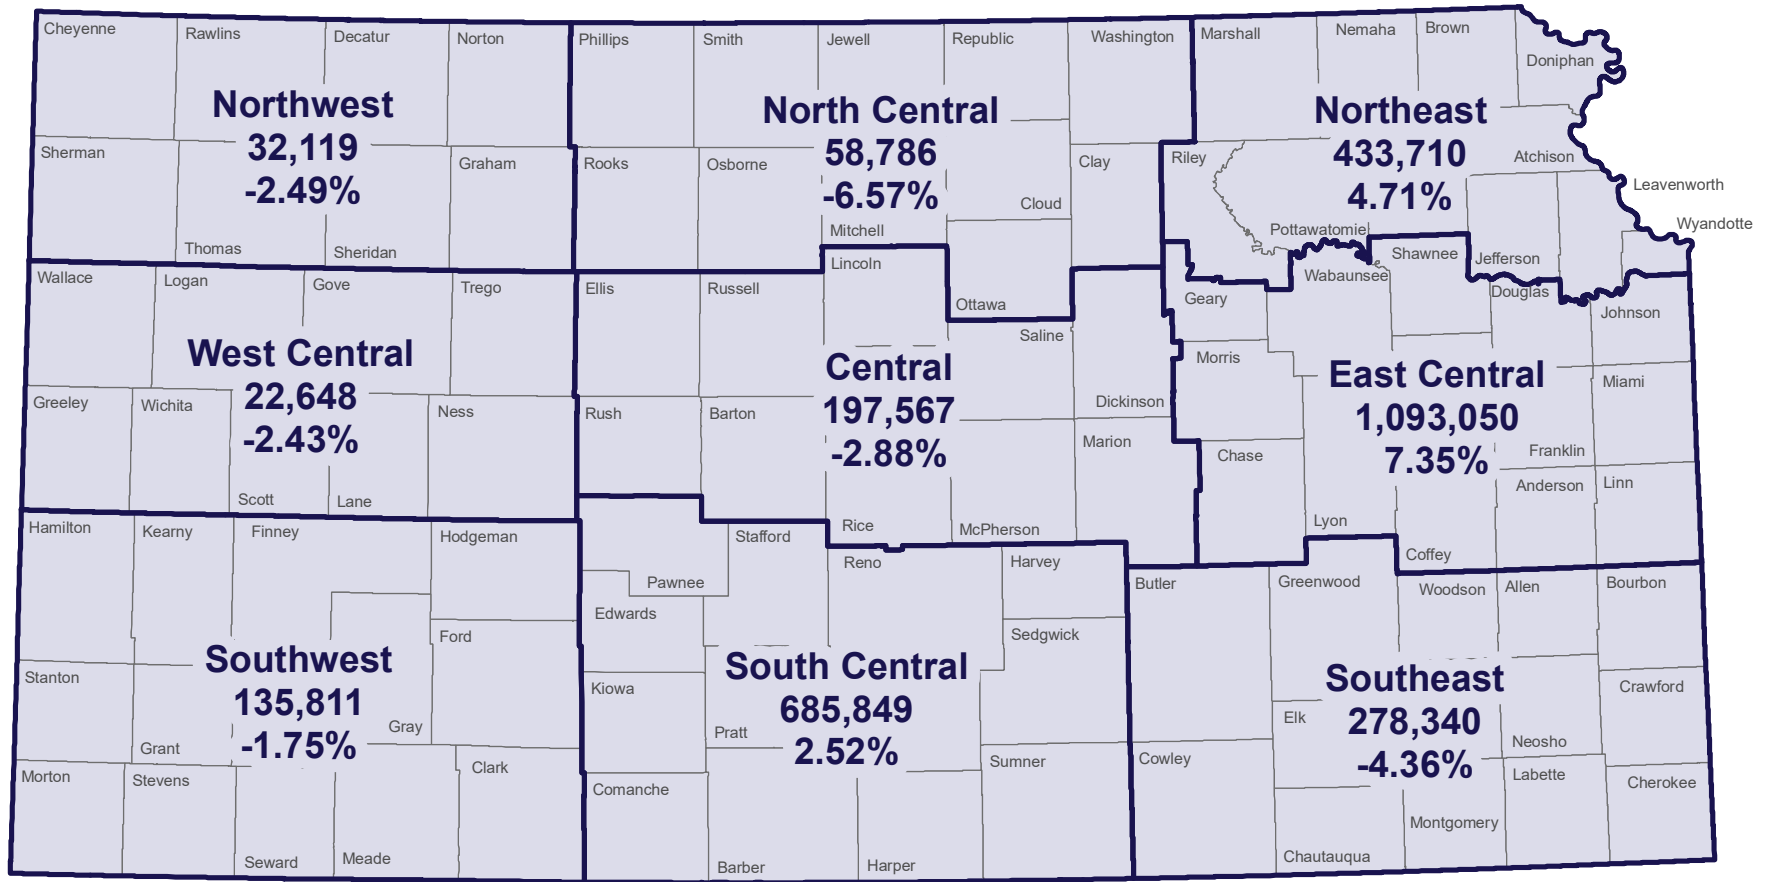

**Population of Kansas by Region, April 1, 2020
and Percent Change, 2010-2020**

Source: Institute for Policy & Social Research, The University of Kansas; data from the U.S. Census Bureau.

**State: 2,937,880
2.97%**