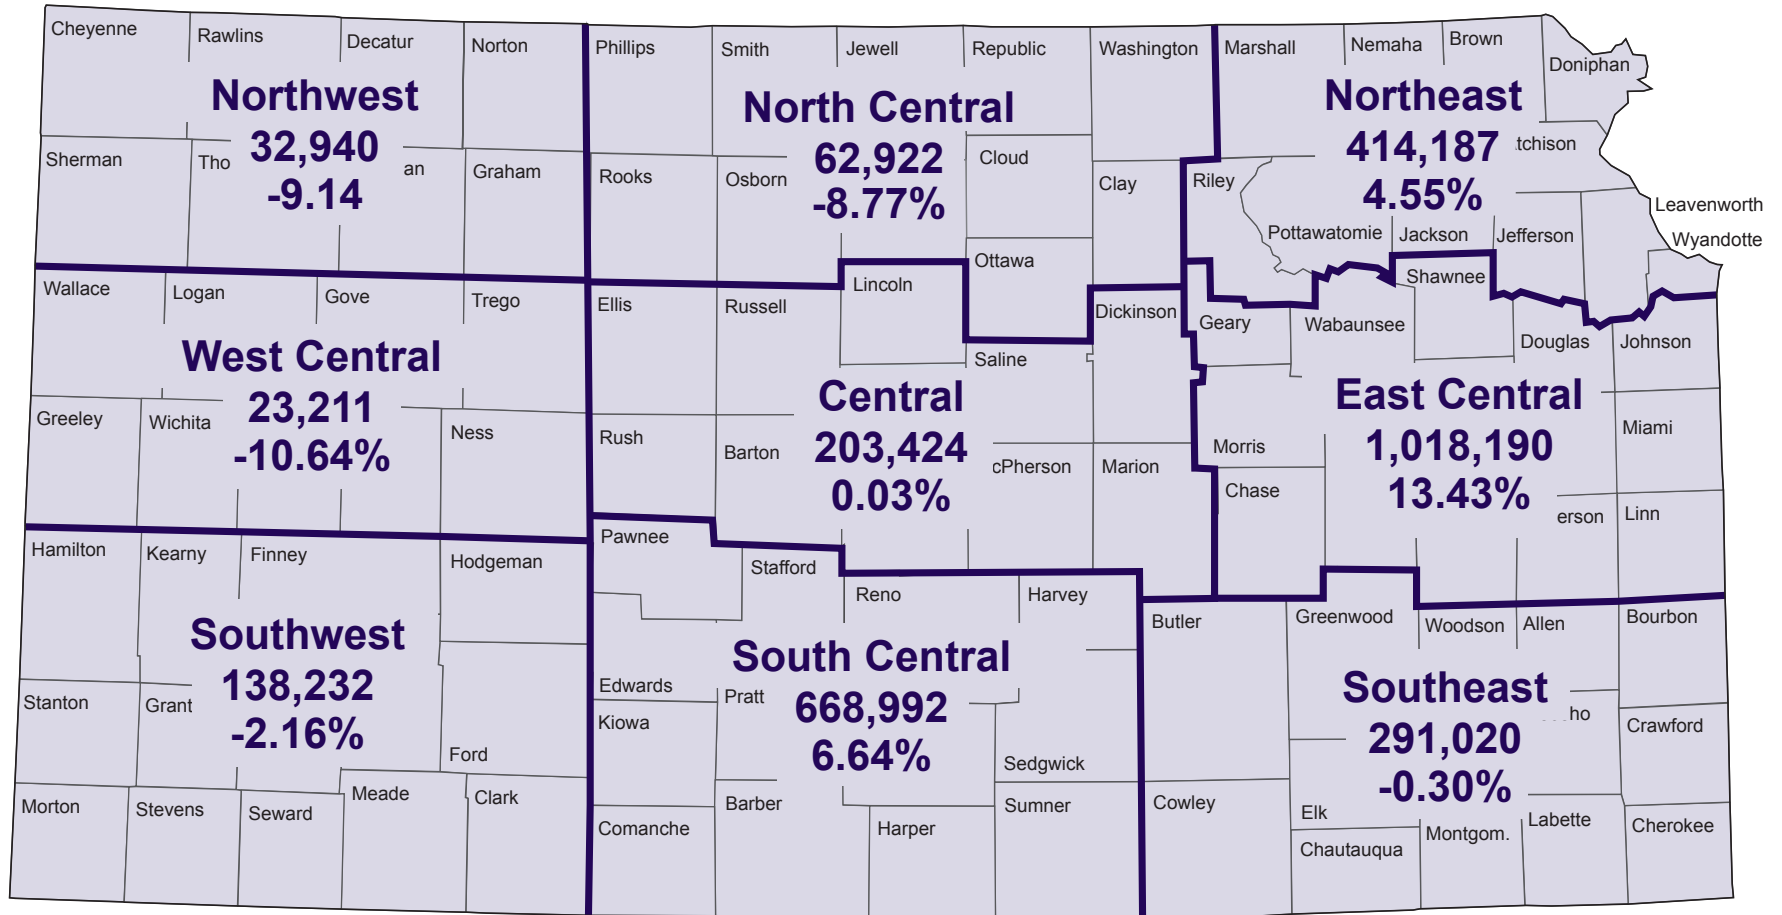

Population of Kansas by Region, April 1, 2010 and Percent Change, 2000-2010

Source: Institute for Policy & Social Research; data from the U.S. Census Bureau.

State: 2,853,118
6.13%