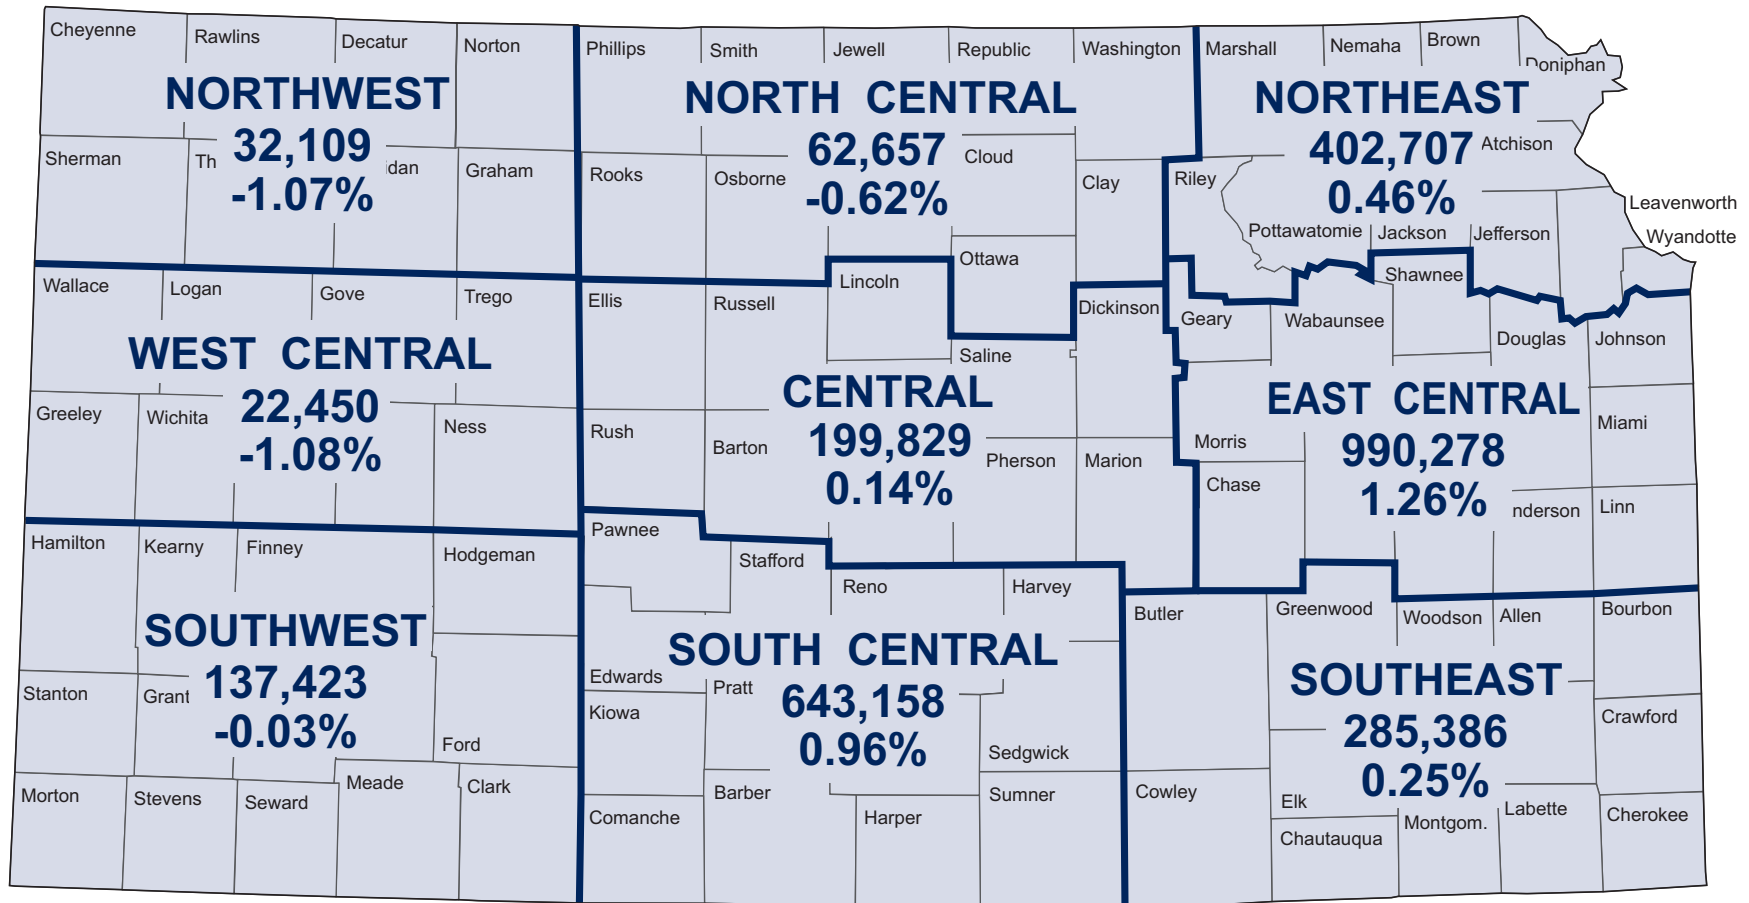

**Population of Kansas by Region, July 1, 2007  
and Percent Change, 2006-2007**

Source: Institute for Policy & Social Research; data from the U.S. Census Bureau, Population Estimates,  
<http://www.census.gov/popest/counties/CO-EST2007-01.html>.

**Kansas: 2,775,977  
0.73%**