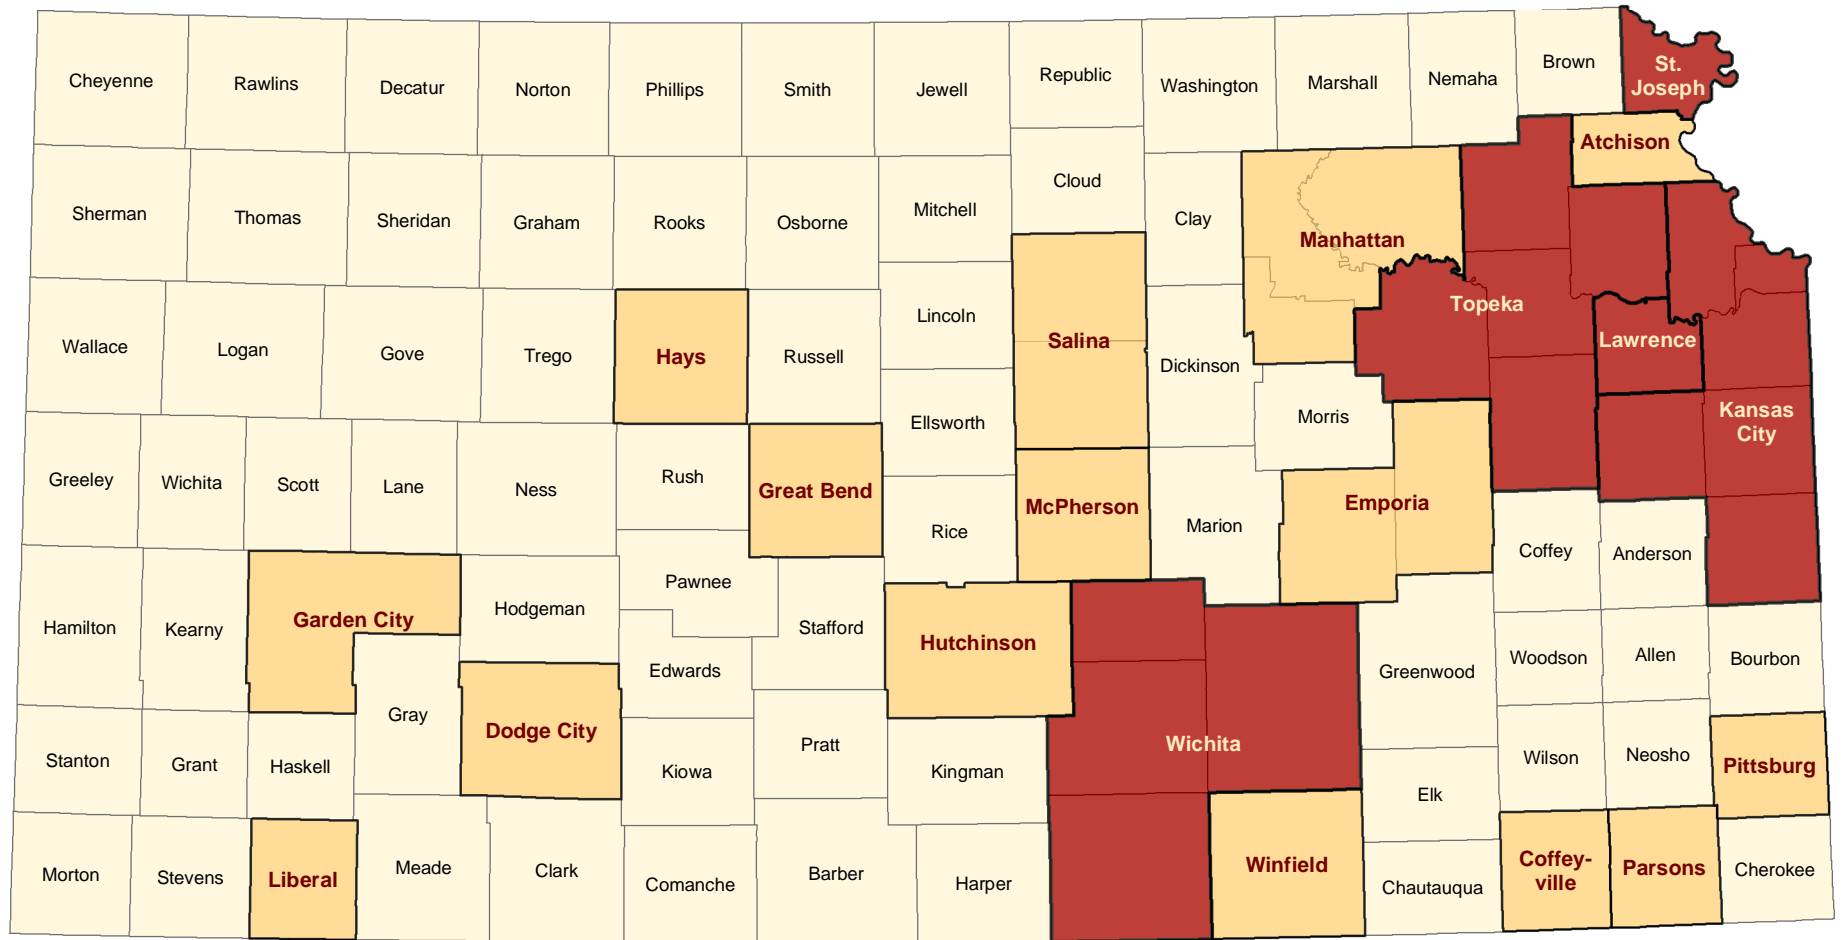

## Census 2000-Based Metropolitan and Micropolitan Areas in Kansas

Source: Institute for Policy & Social Research; data from the Executive Office of the President, Office of Management and Budget, Bulletin 07-01 released 12/18/2006.

- Metropolitan Area
- Micropolitan Area
- Outside Core-Based Statistical Area (CBSA)