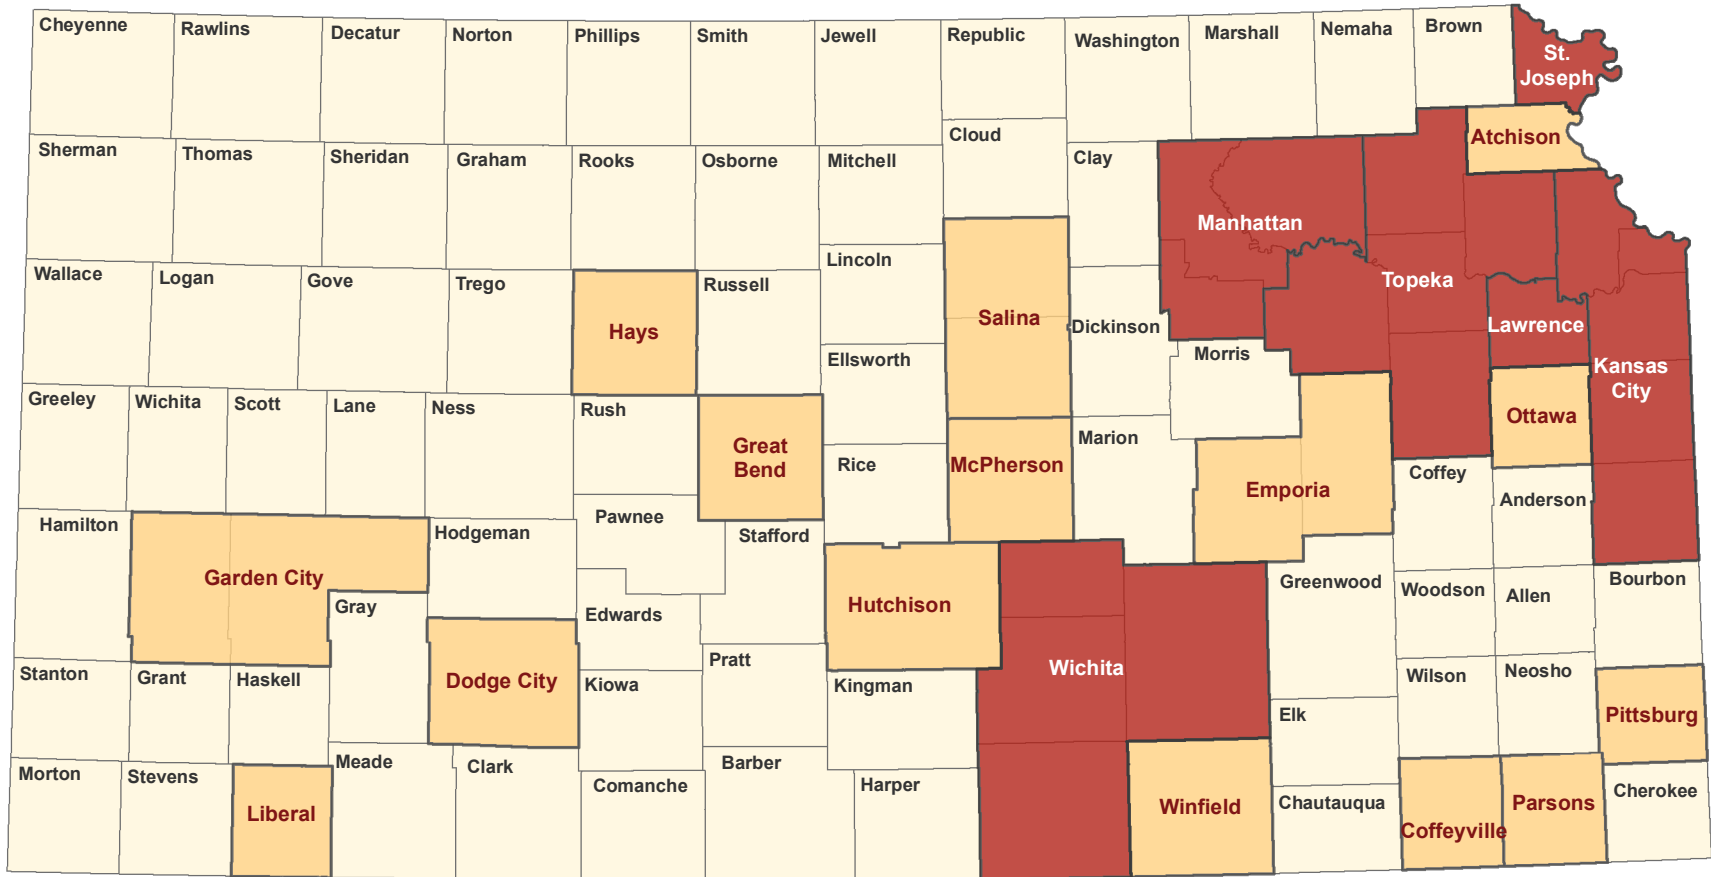

Metropolitan and Micropolitan Areas in Kansas

2010 Total Area: 82,278 square miles

2010 Total Population: 2,853,118

- Metropolitan Area (19 counties)
- Micropolitan Area (18 counties)
- Outside core-based Statistical Area (CBSA) (68 counties)