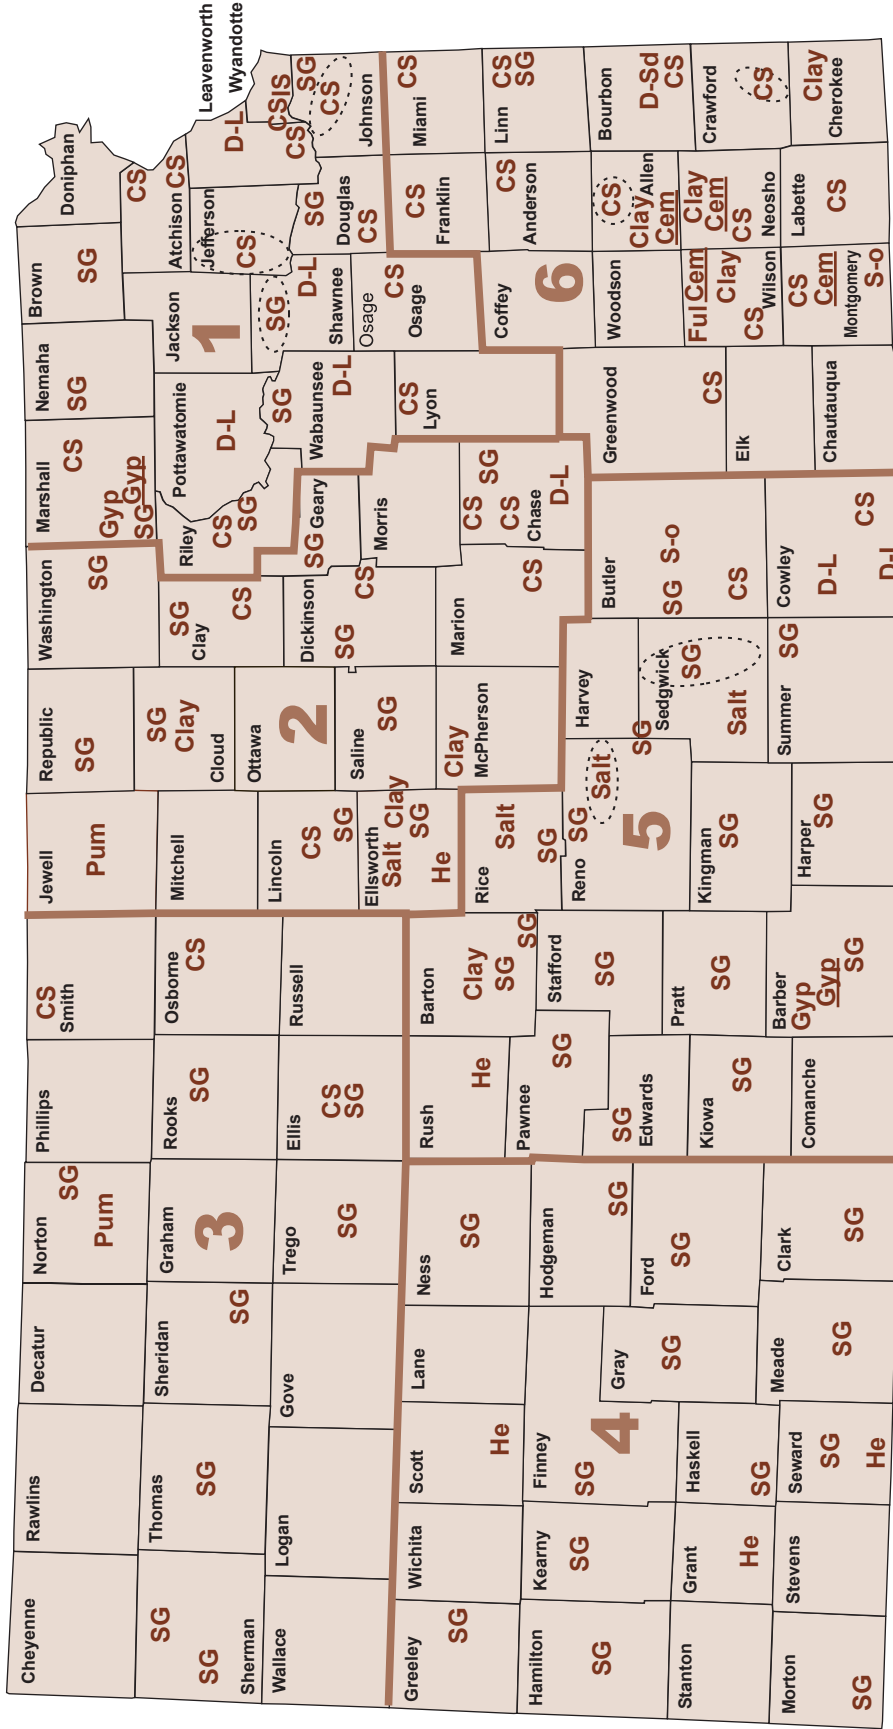

Principal Mineral Producing Localities in Kansas, 2007

Source: Institute for Policy & Social Research; data from Kansas Geological Survey/U.S. Geological Survey.