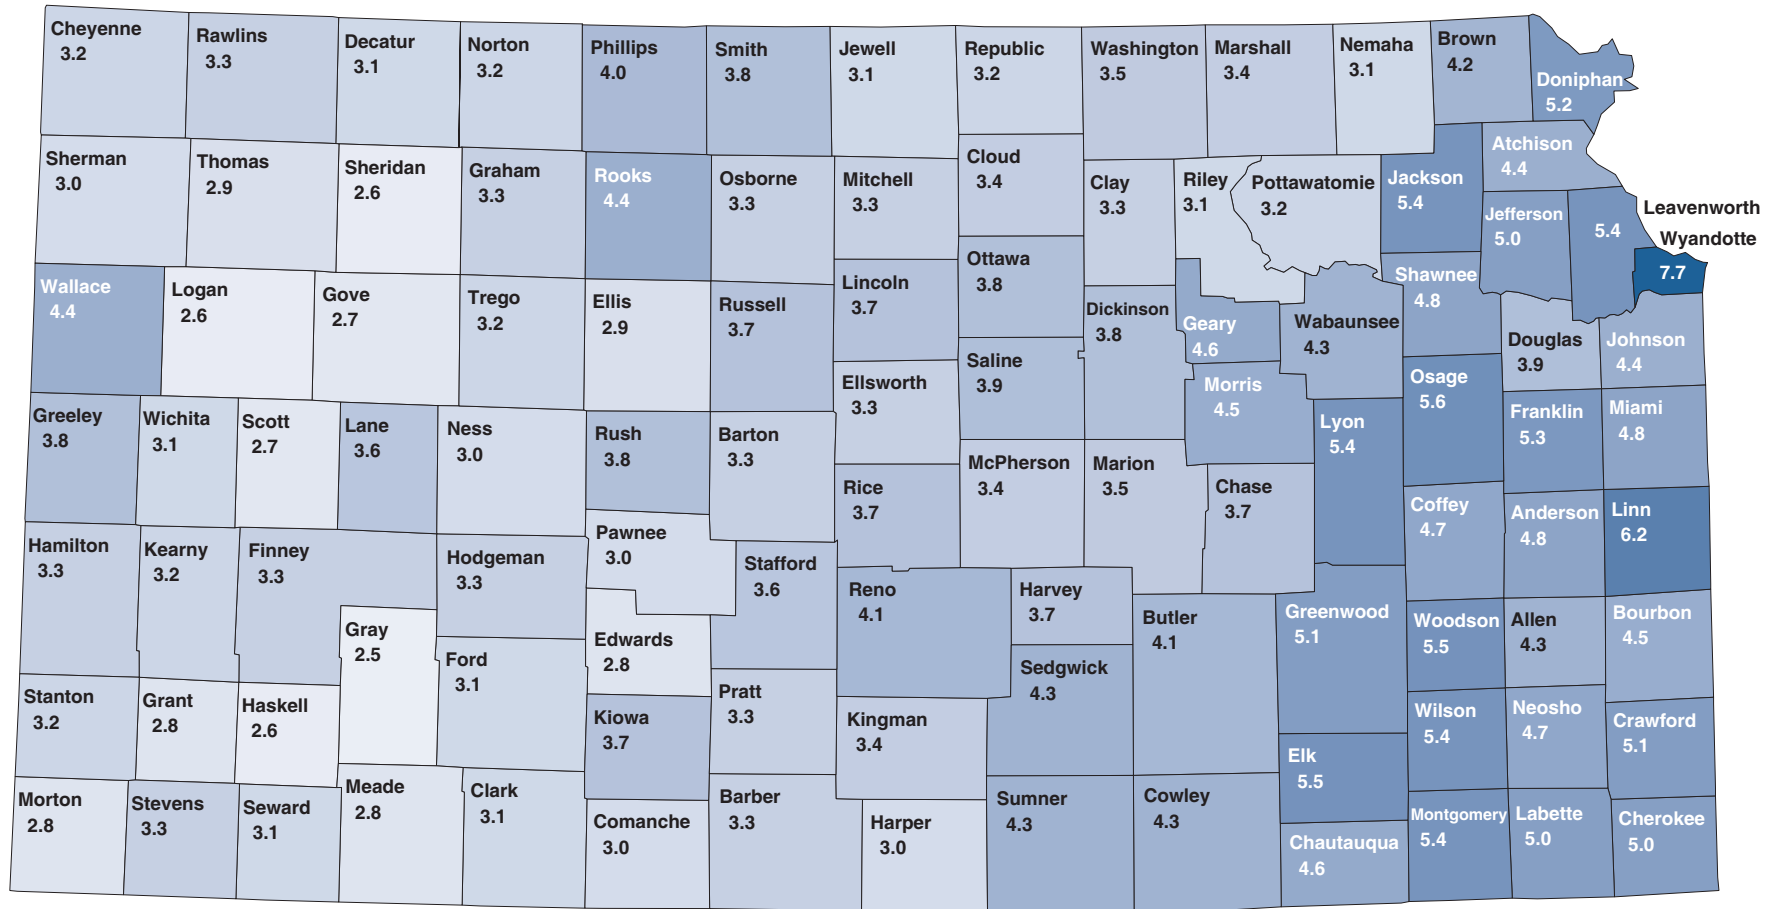

## Average Unemployment Rate in Kansas, by County 2008

Source: Institute for Policy & Social Research; data from the U.S. Department of Labor, Bureau of Labor Statistics (BLS).

**Kansas: 4.4**