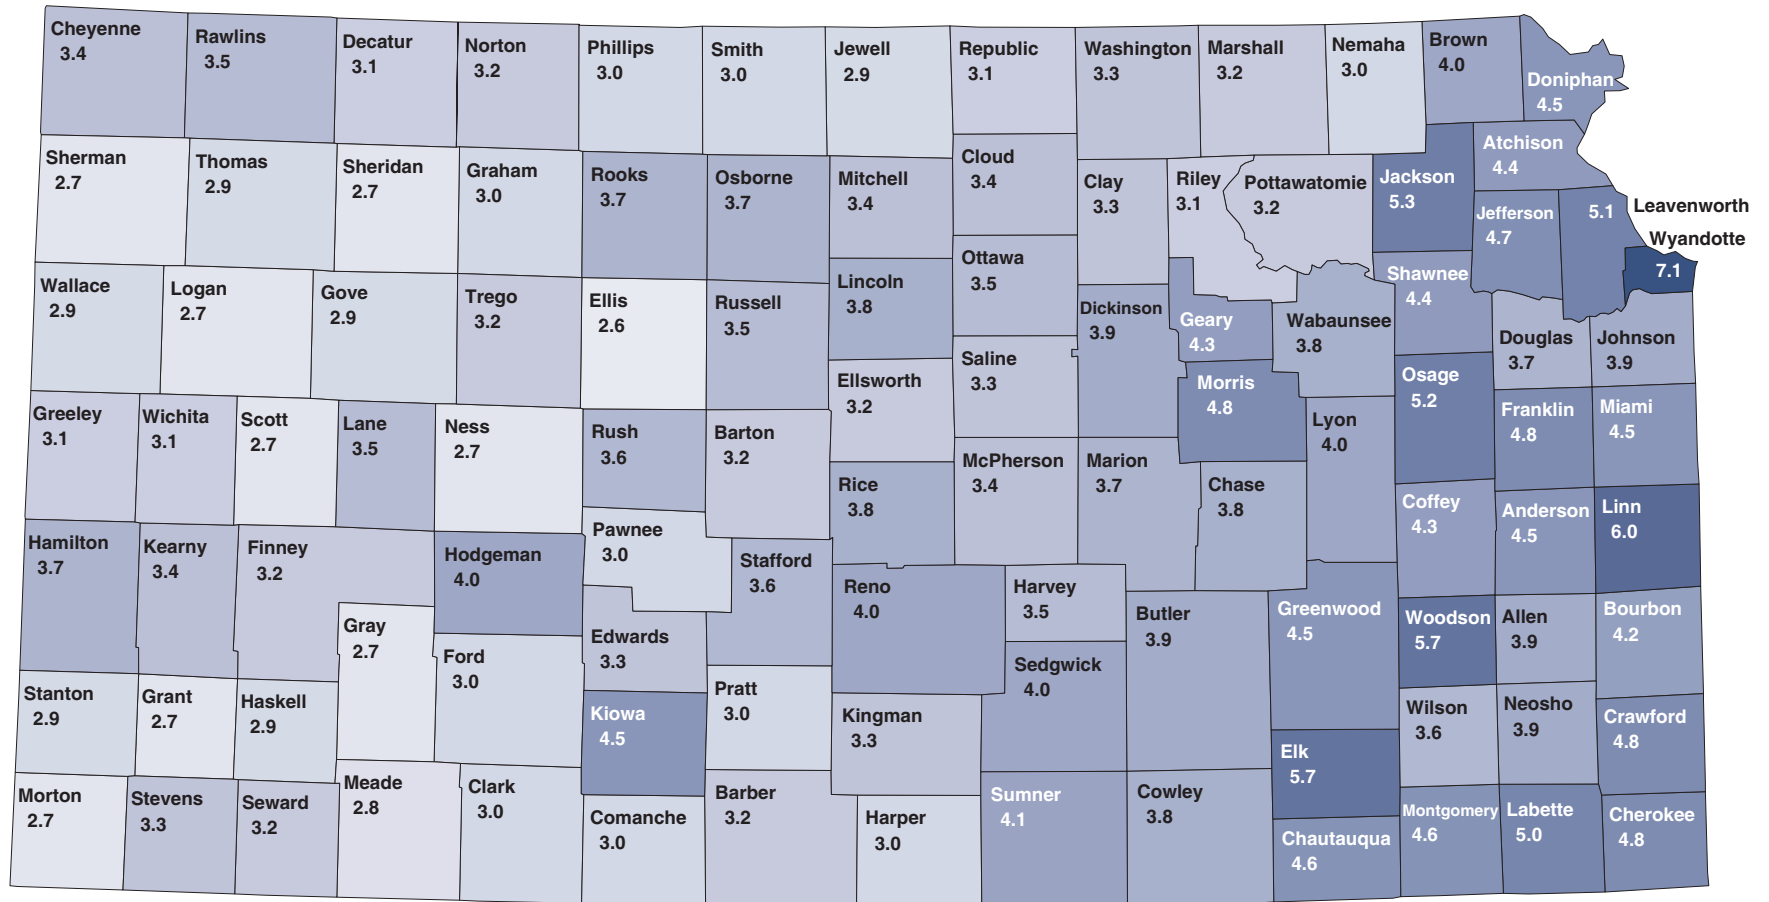

Average Unemployment Rate for Kansas Counties, 2007

Source: Institute for Policy & Social Research; data from the U.S. Department of Labor, Bureau of Labor Statistics (BLS).

Kansas: 4.1