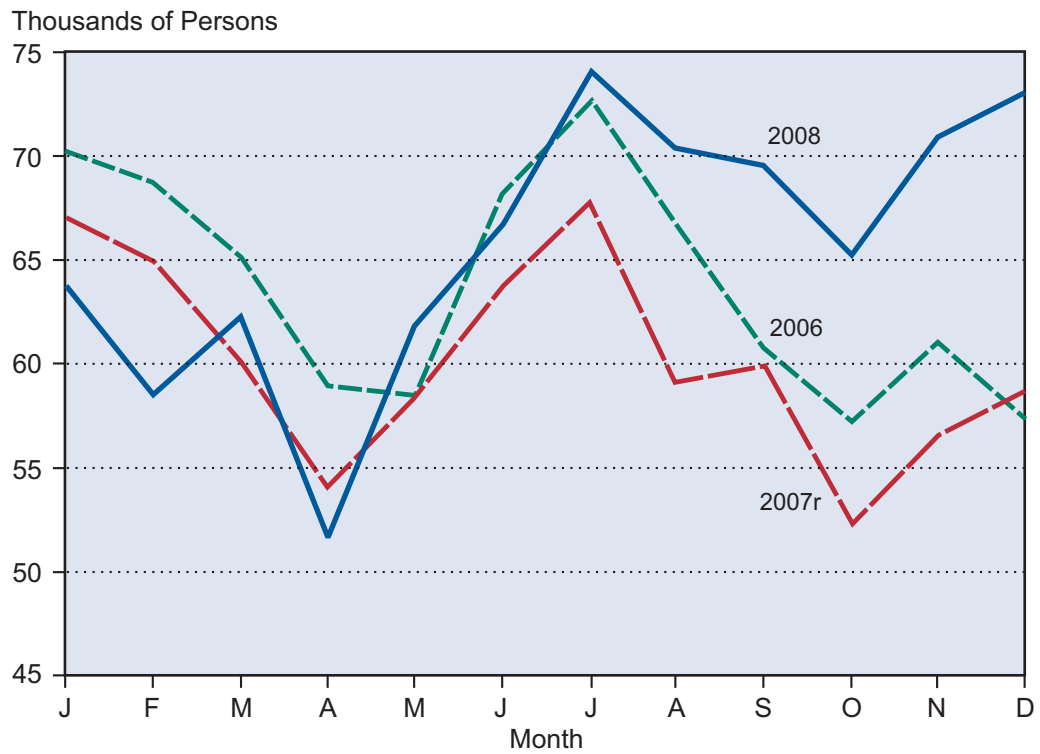

Unemployed Civilian Labor Force Estimates for Kansas, 2006–2008

Source: Institute for Policy & Social Research; data from Kansas Department of Labor, Labor Market Information Services. Developed in cooperation with the U.S. Bureau of Labor Statistics.
r - revised