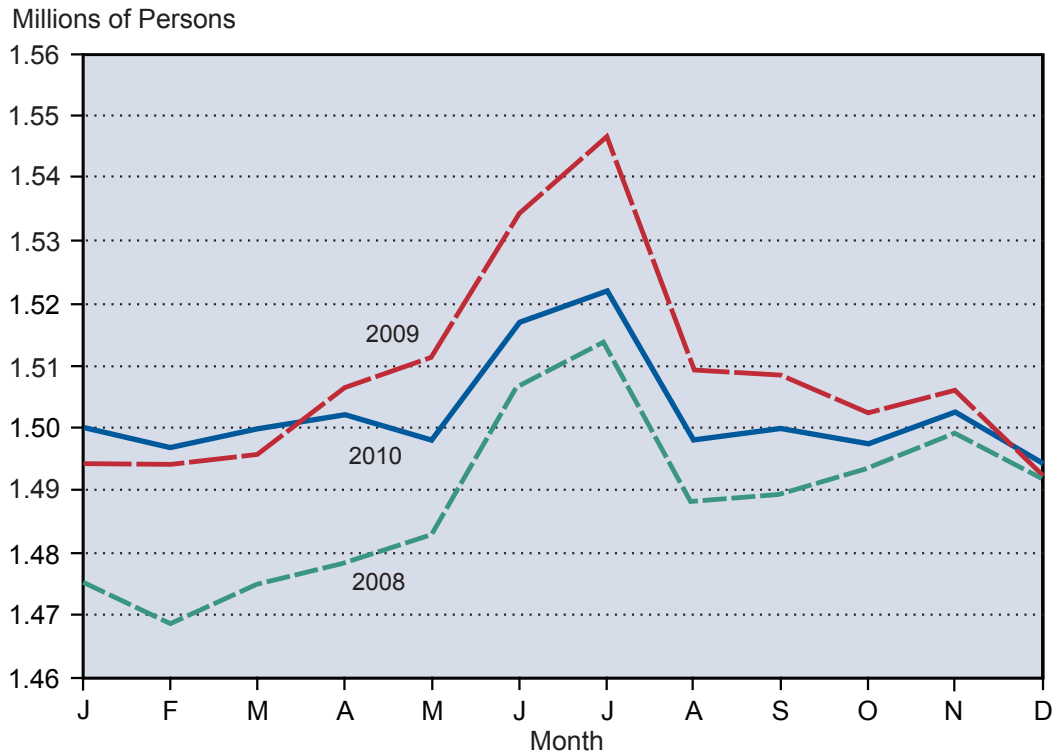

Total Civilian Labor Force Estimates for Kansas 2008-2010

Source: Institute for Policy & Social Research; data from the U.S. Bureau of Labor Statistics.
Data revised annually.