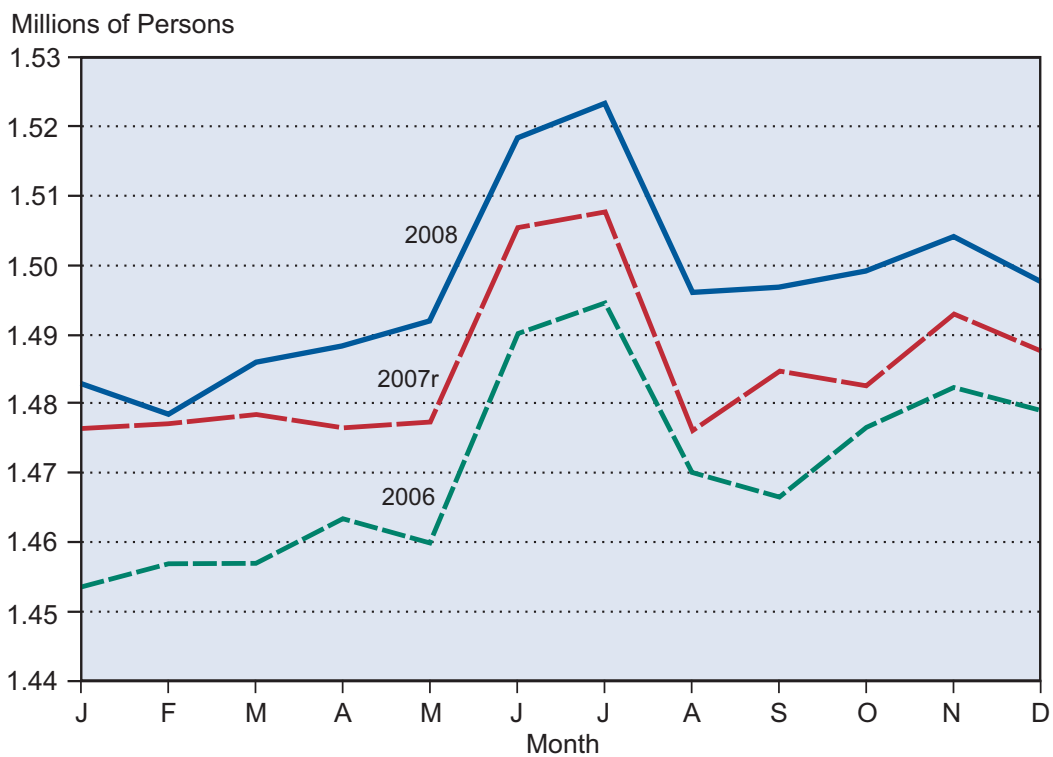

## Total Civilian Labor Force Estimates for Kansas, 2006–2008

Source: Institute for Policy & Social Research; data from Kansas Department of Labor,  
Labor Market Information Services. Developed in cooperation with the U.S. Bureau of Labor Statistics.  
r - revised