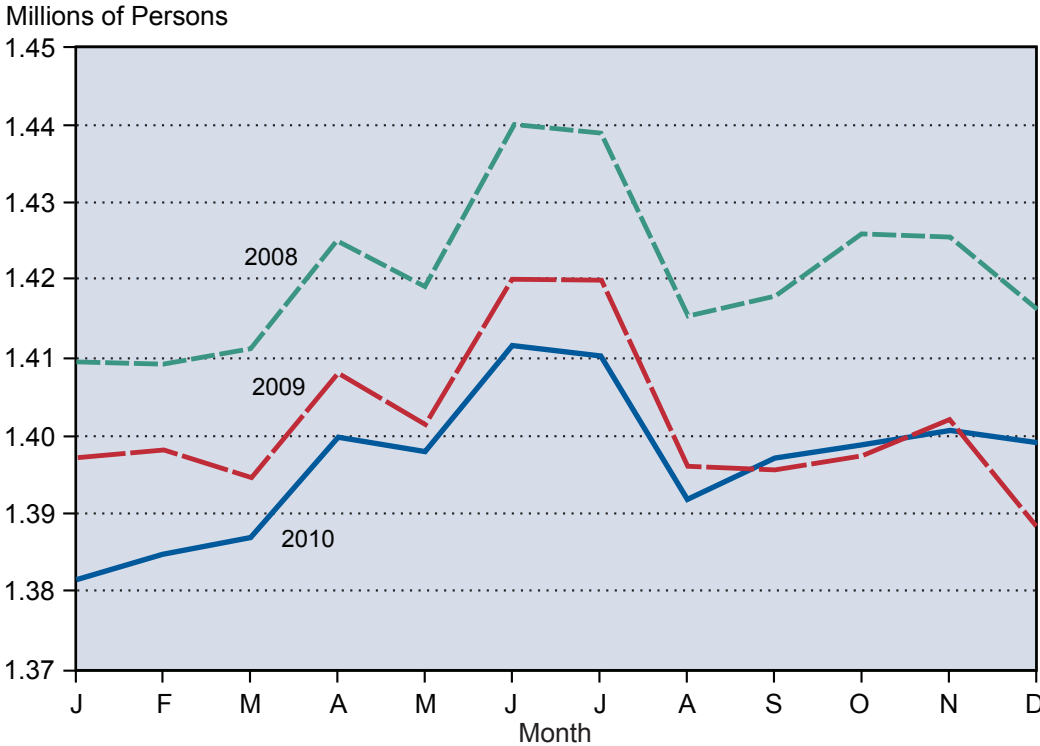

Employed Civilian Labor Force Estimates for Kansas 2008-1010

Source: Institute for Policy & Social Research; data from the U.S. Bureau of Labor Statistics.
Data revised annually.