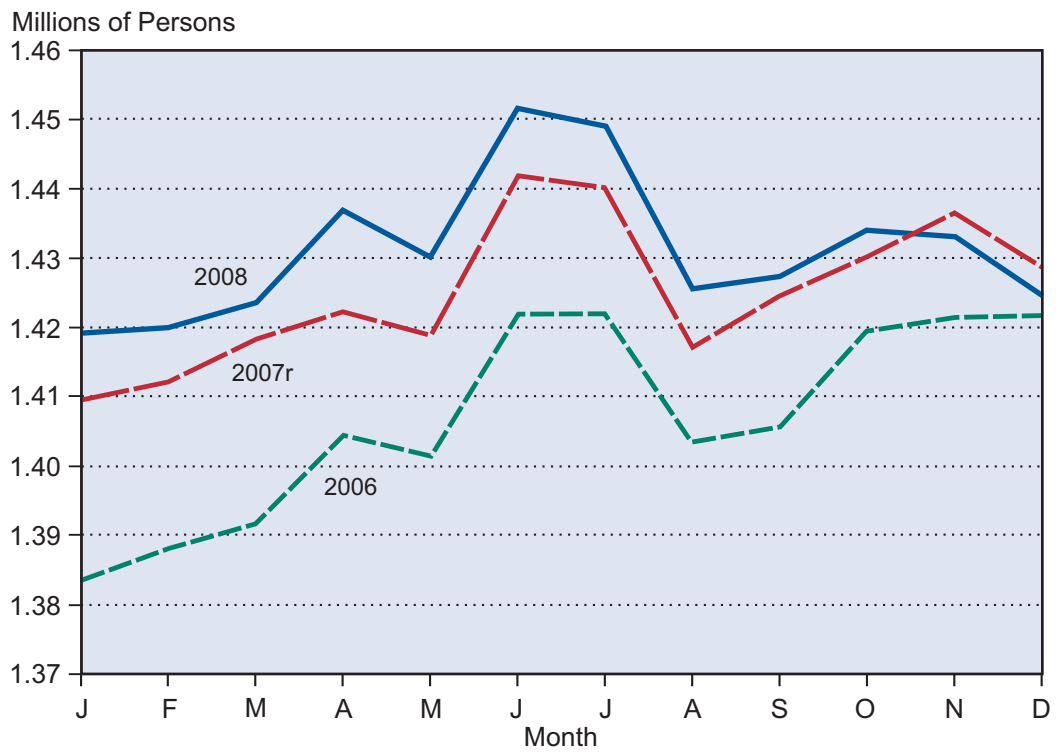

Employed Civilian Labor Force Estimates for Kansas, 2006–2008

Source: Institute for Policy & Social Research; data from Kansas Department of Labor, Labor Market Information Services. Developed in cooperation with the U.S. Bureau of Labor Statistics.
r - revised