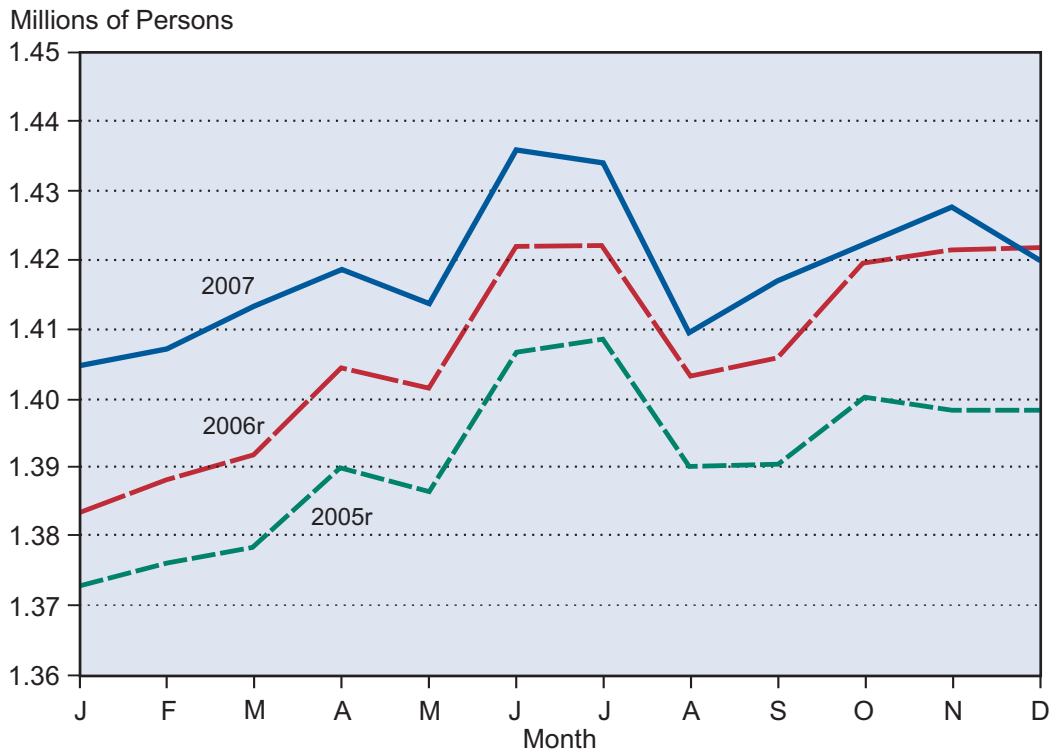

Employed Civilian Labor Force Estimates for Kansas, 2005–2007

Source: Institute for Policy & Social Research; data from Kansas Department of Labor,
Labor Market Information Services. Developed in cooperation with the U.S. Bureau of Labor Statistics.
r - revised