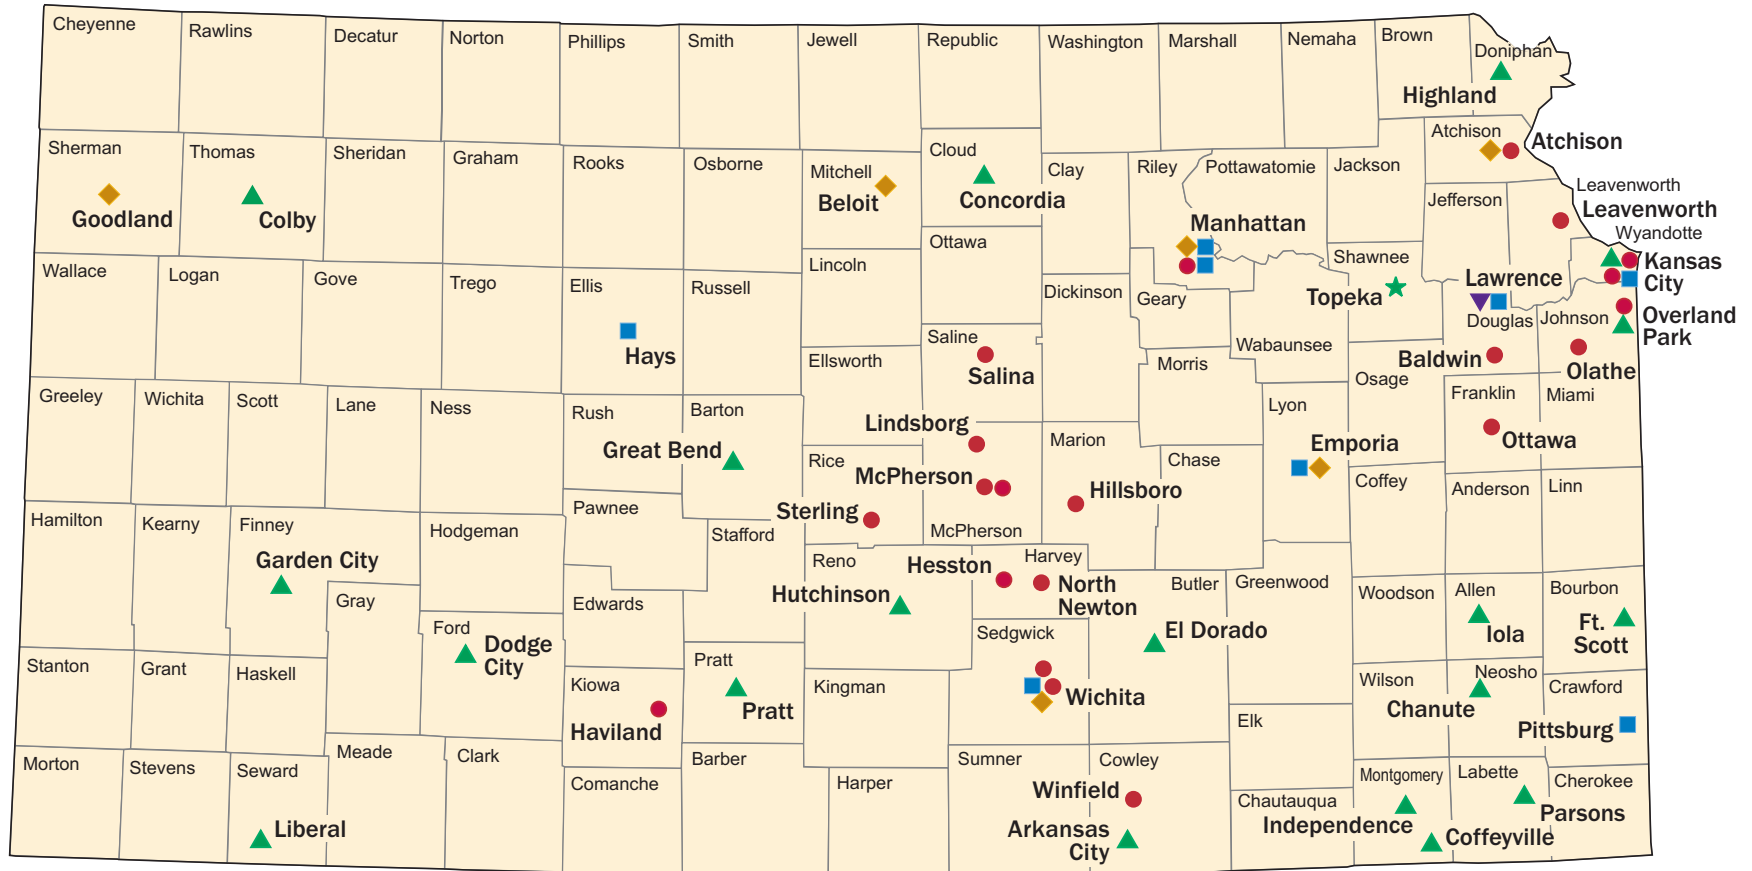

Location of Higher Educational Institutions in Kansas Fall 2007

KEY

- | | | |
|---|--|--|
| <ul style="list-style-type: none"> ■ State Educational Institution ● Independent Educational Institution | <ul style="list-style-type: none"> ▼ Federally-Funded University ★ Municipal University | <ul style="list-style-type: none"> ▲ Public Community College ◆ Technical College |
|---|--|--|

Source: Institute for Policy & Social Research; data from Kansas Board of Regents.