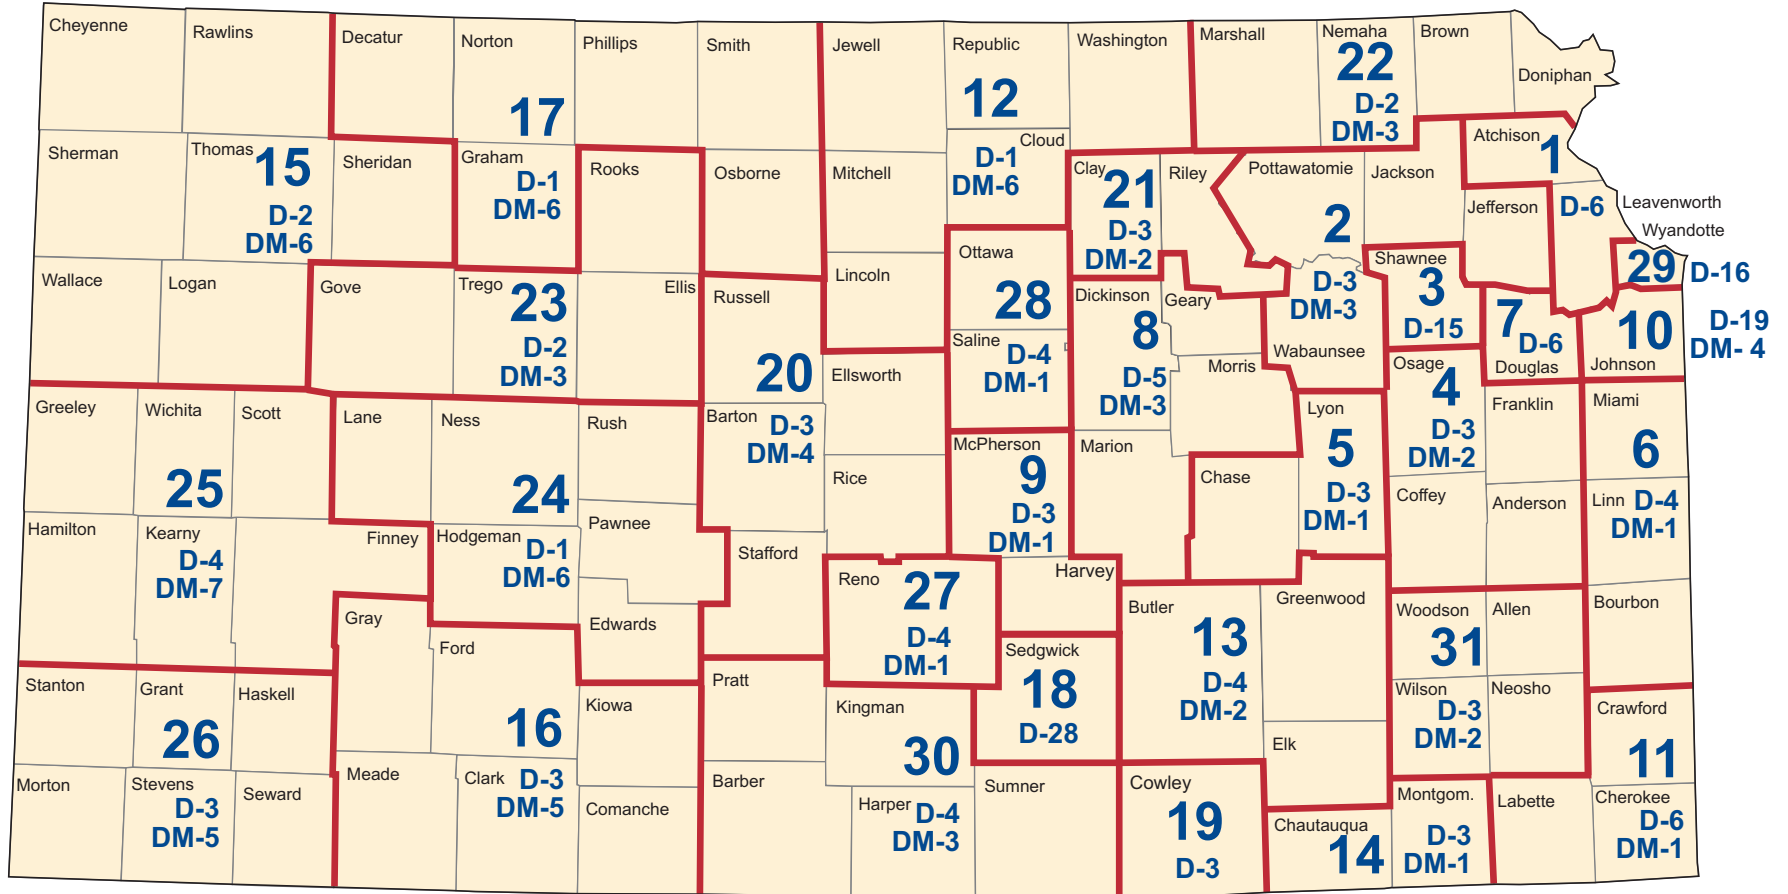

Judicial Districts in Kansas, 2008

KEY

1 = Judicial District
 D = District Judge
 DM = District Magistrate Judge
 Total: 167
 Total: 79

Source: Institute for Policy & Social Research; data from Kansas Judicial Center.