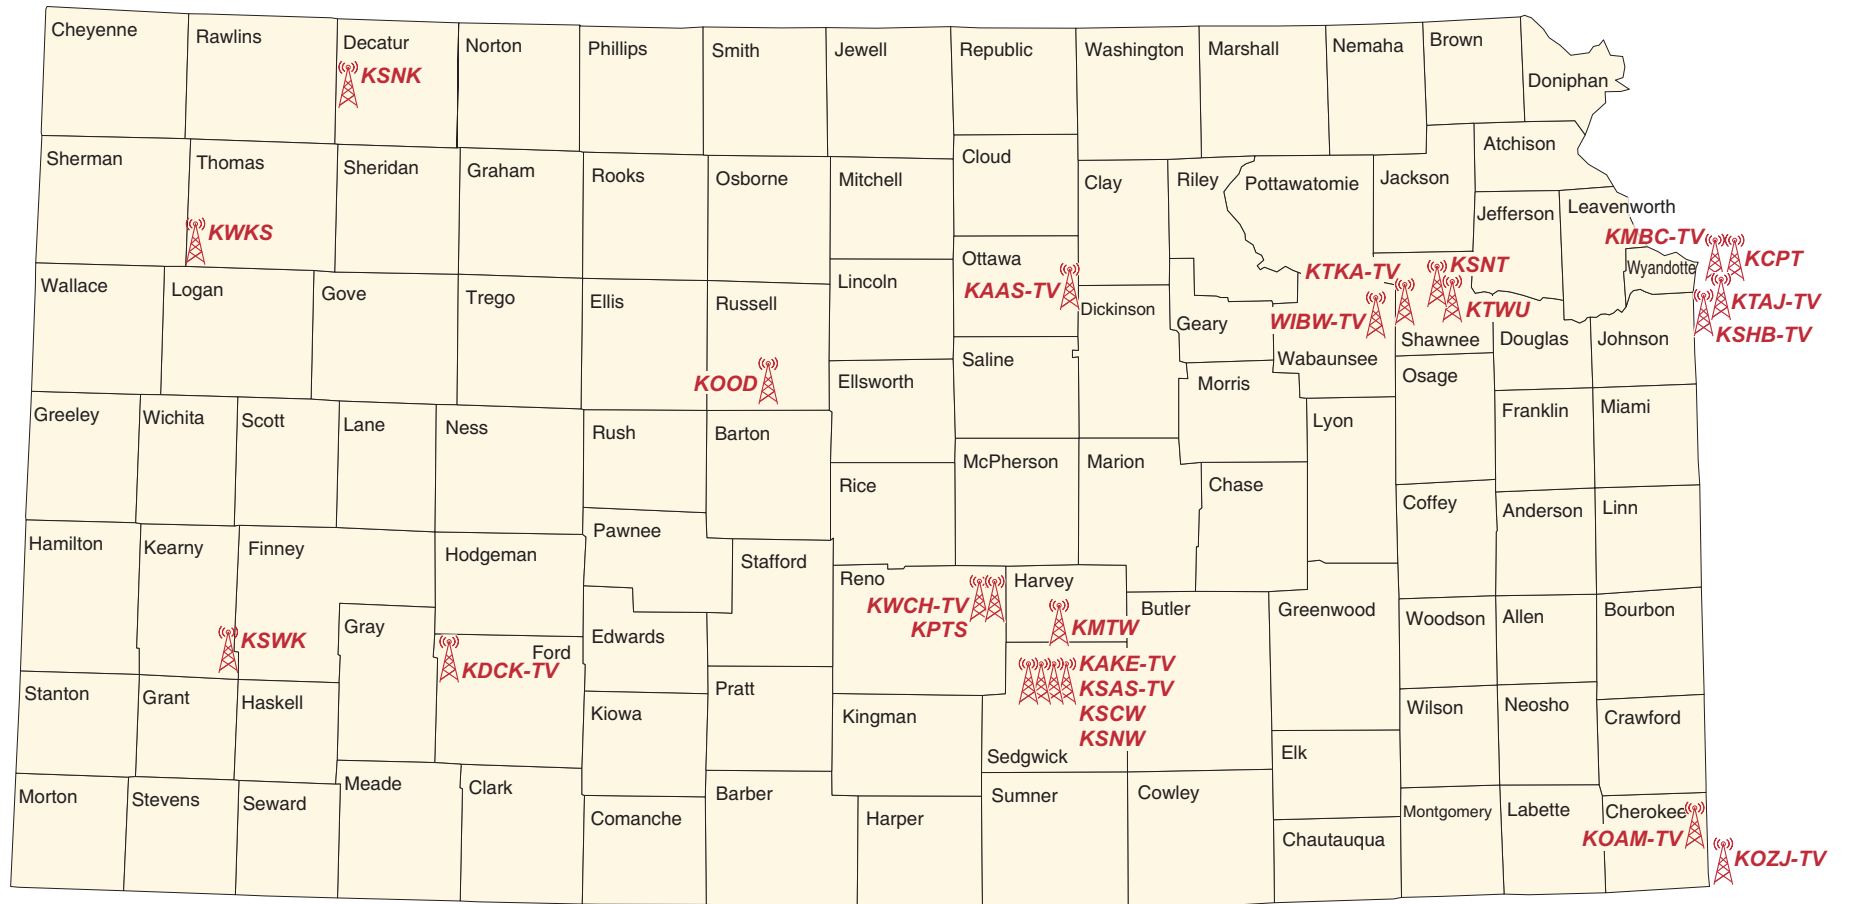

Digital TV Licensees in Kansas with Tower Locations (as of March 11, 2009)

Source: Institute for Policy & Social Research; data from Federal Communications Commission (FCC), Licensing Database.

 Digital TV Tower