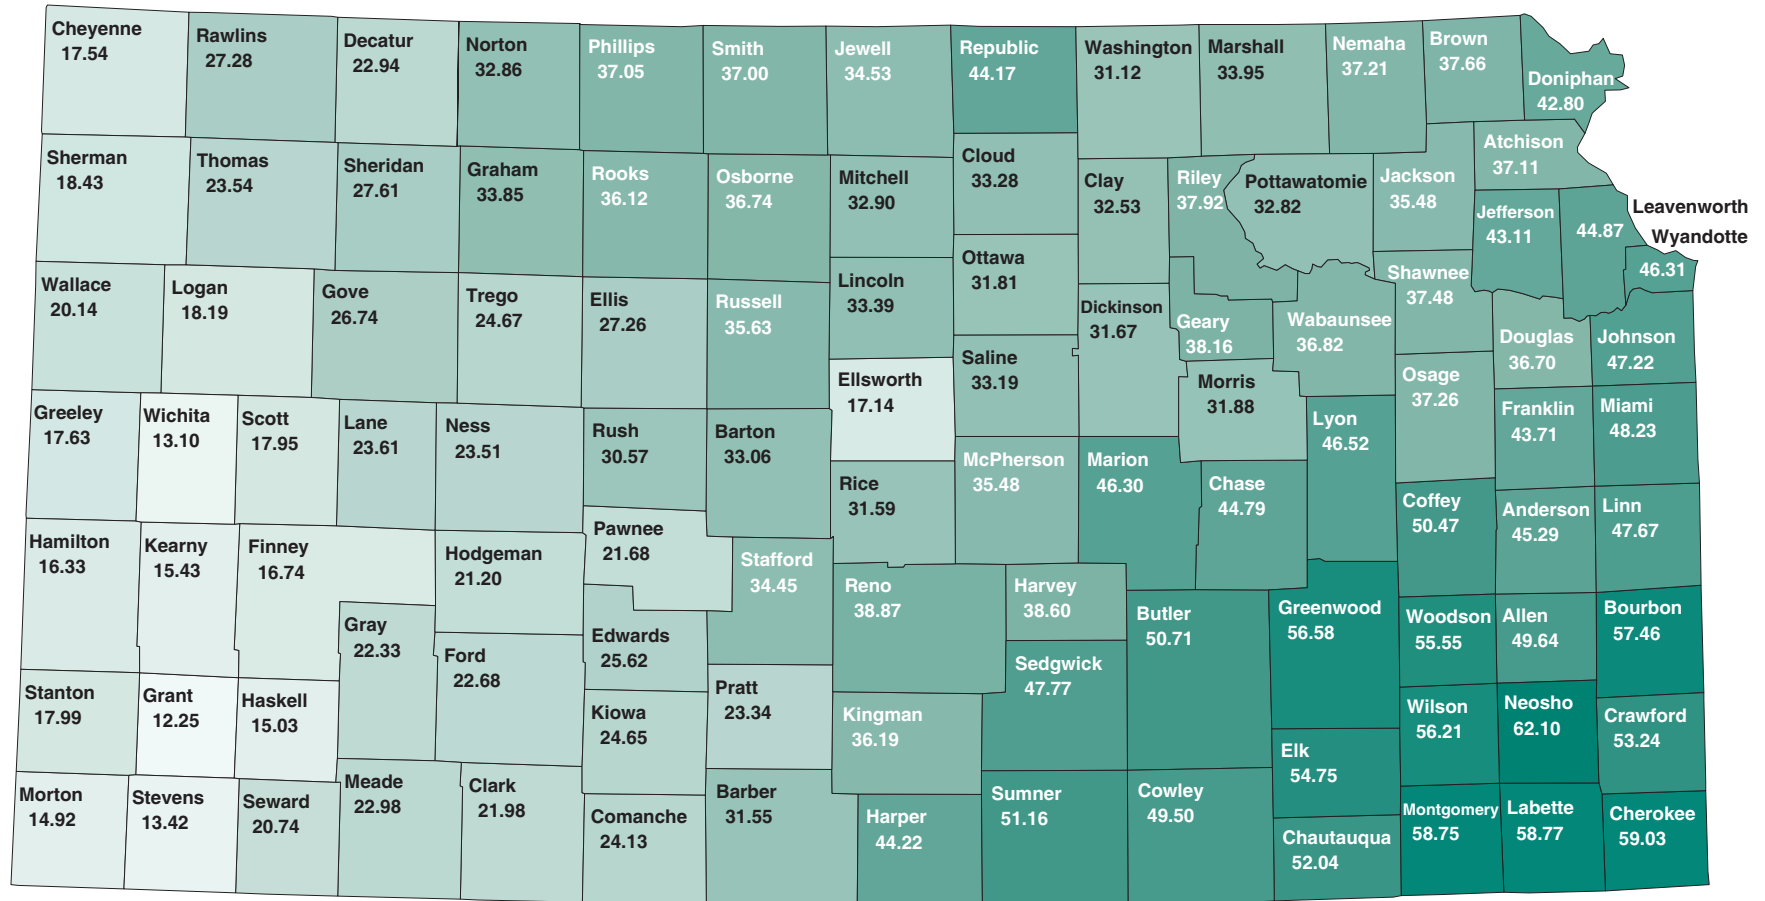

## Precipitation in Kansas, by County, 2008 (in inches)

Source: Institute for Policy & Social Research; data from 2009 *Kansas Farm Facts*.

**State: 34.37**