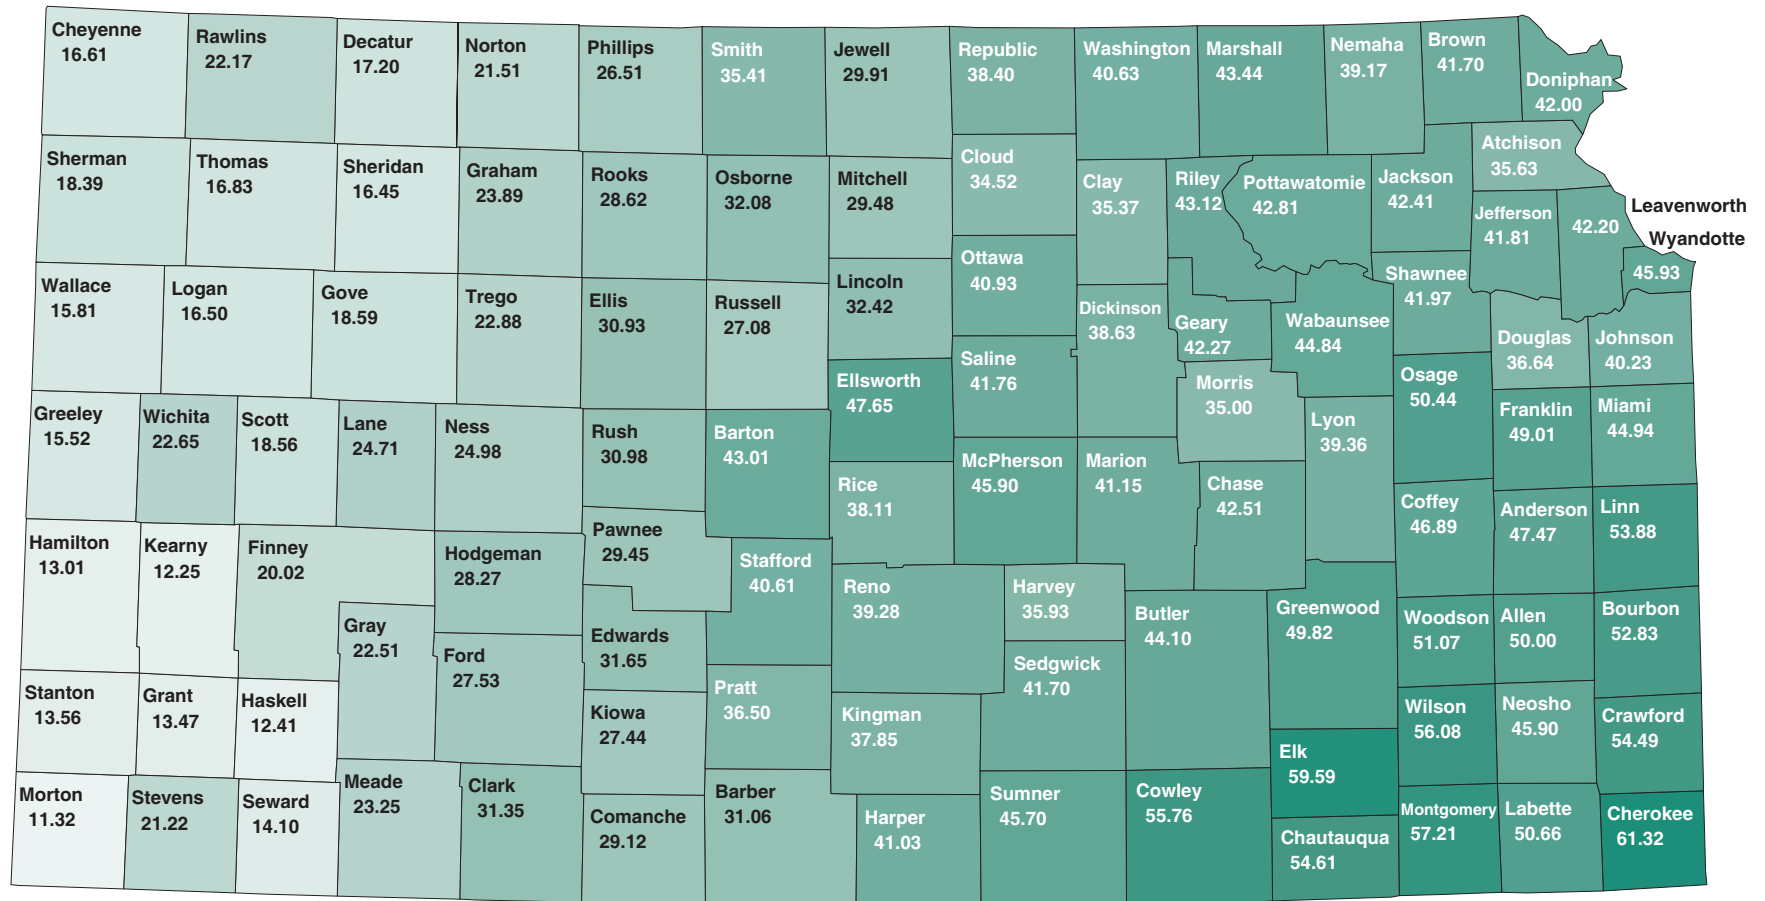

Precipitation in Kansas, by County, 2007 (in inches)

Source: Institute for Policy & Social Research; data from 2008 *Kansas Farm Facts*.

State: 34.05