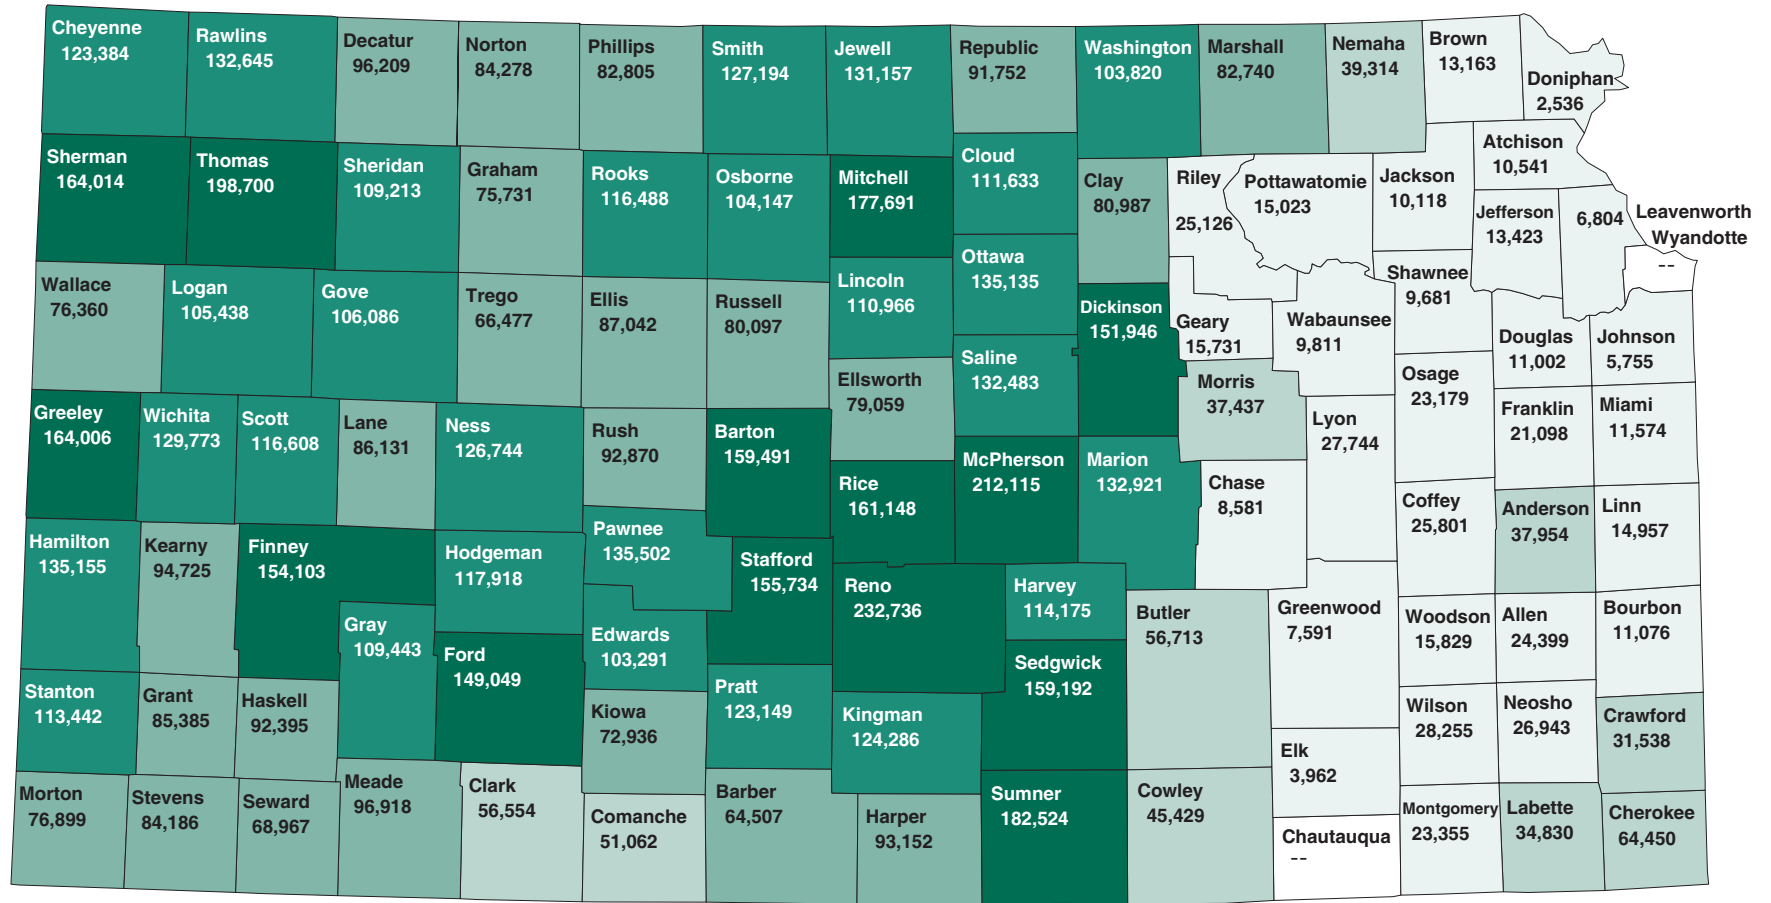

Acres of Wheat Harvested in Kansas, by County, 2007

Source: Institute for Policy & Social Research; data from U.S. Department of Agriculture, 2007 Census of Agriculture.
 Double dash (--) indicates withheld to avoid disclosing data for individual farms.

Number of Acres Harvested

State: 8,527,780