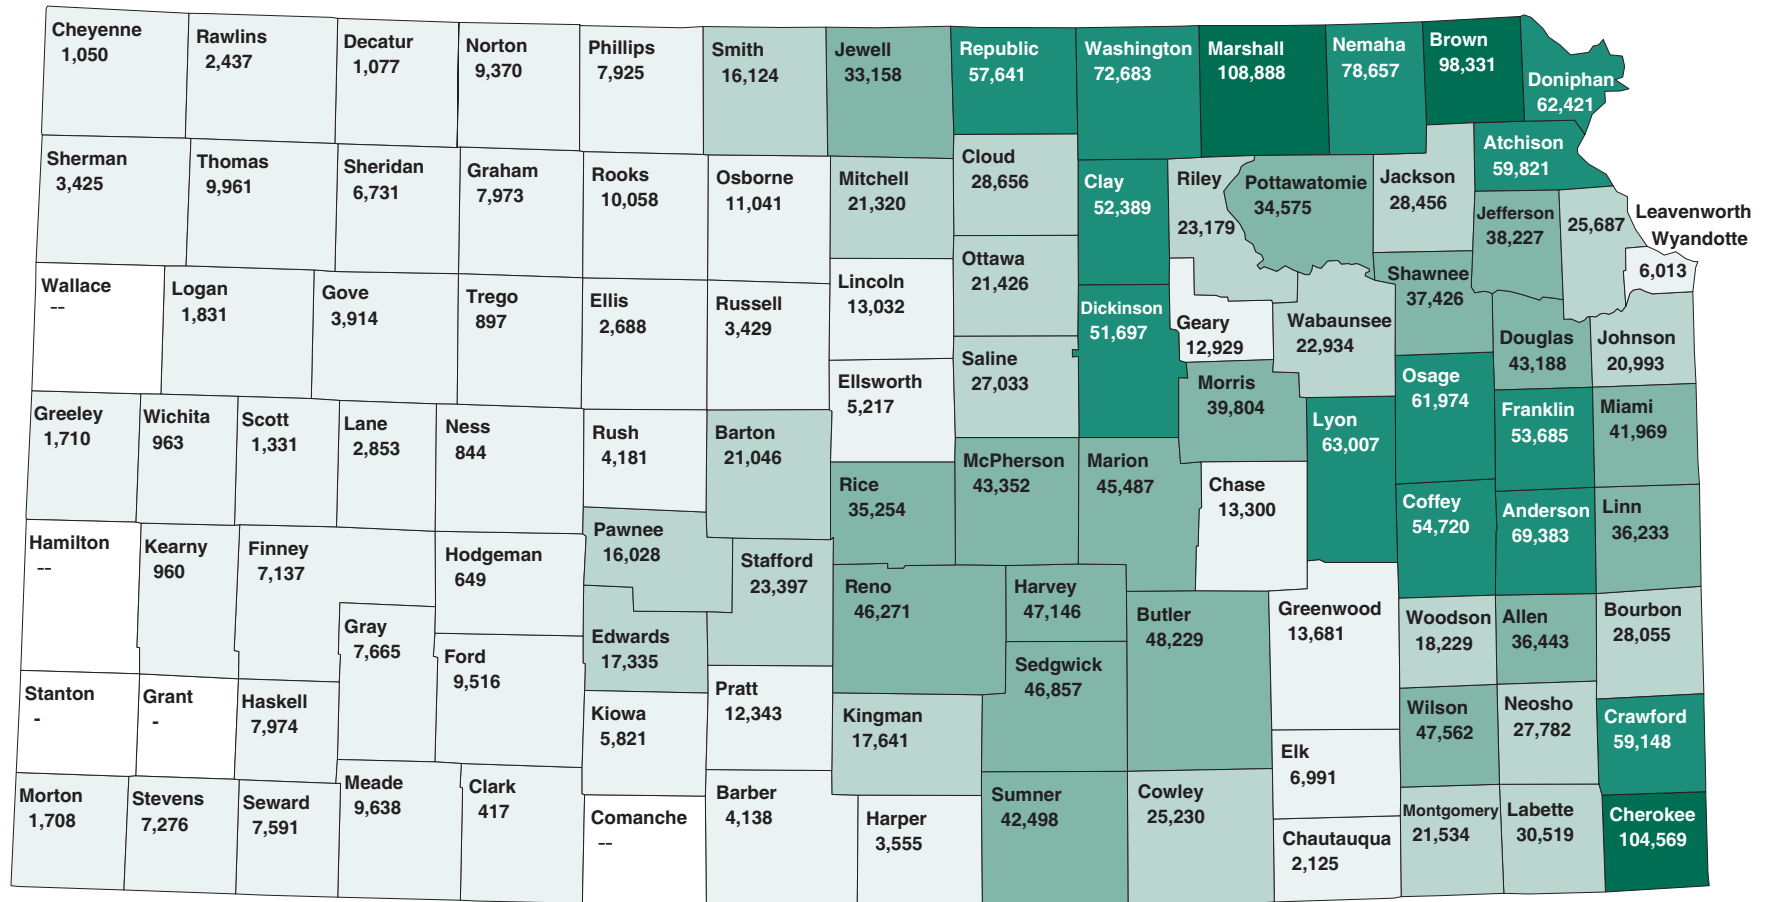

## Acres of Soybeans Harvested in Kansas, by County, 2007

Source: Institute for Policy & Social Research; data from U.S. Department of Agriculture, 2007 Census of Agriculture.  
 Single dash (-) represents zero.  
 Double dash (--) indicates withheld to avoid disclosing data for individual farms.

**Number of Acres Harvested**

**State: 2,591,428**