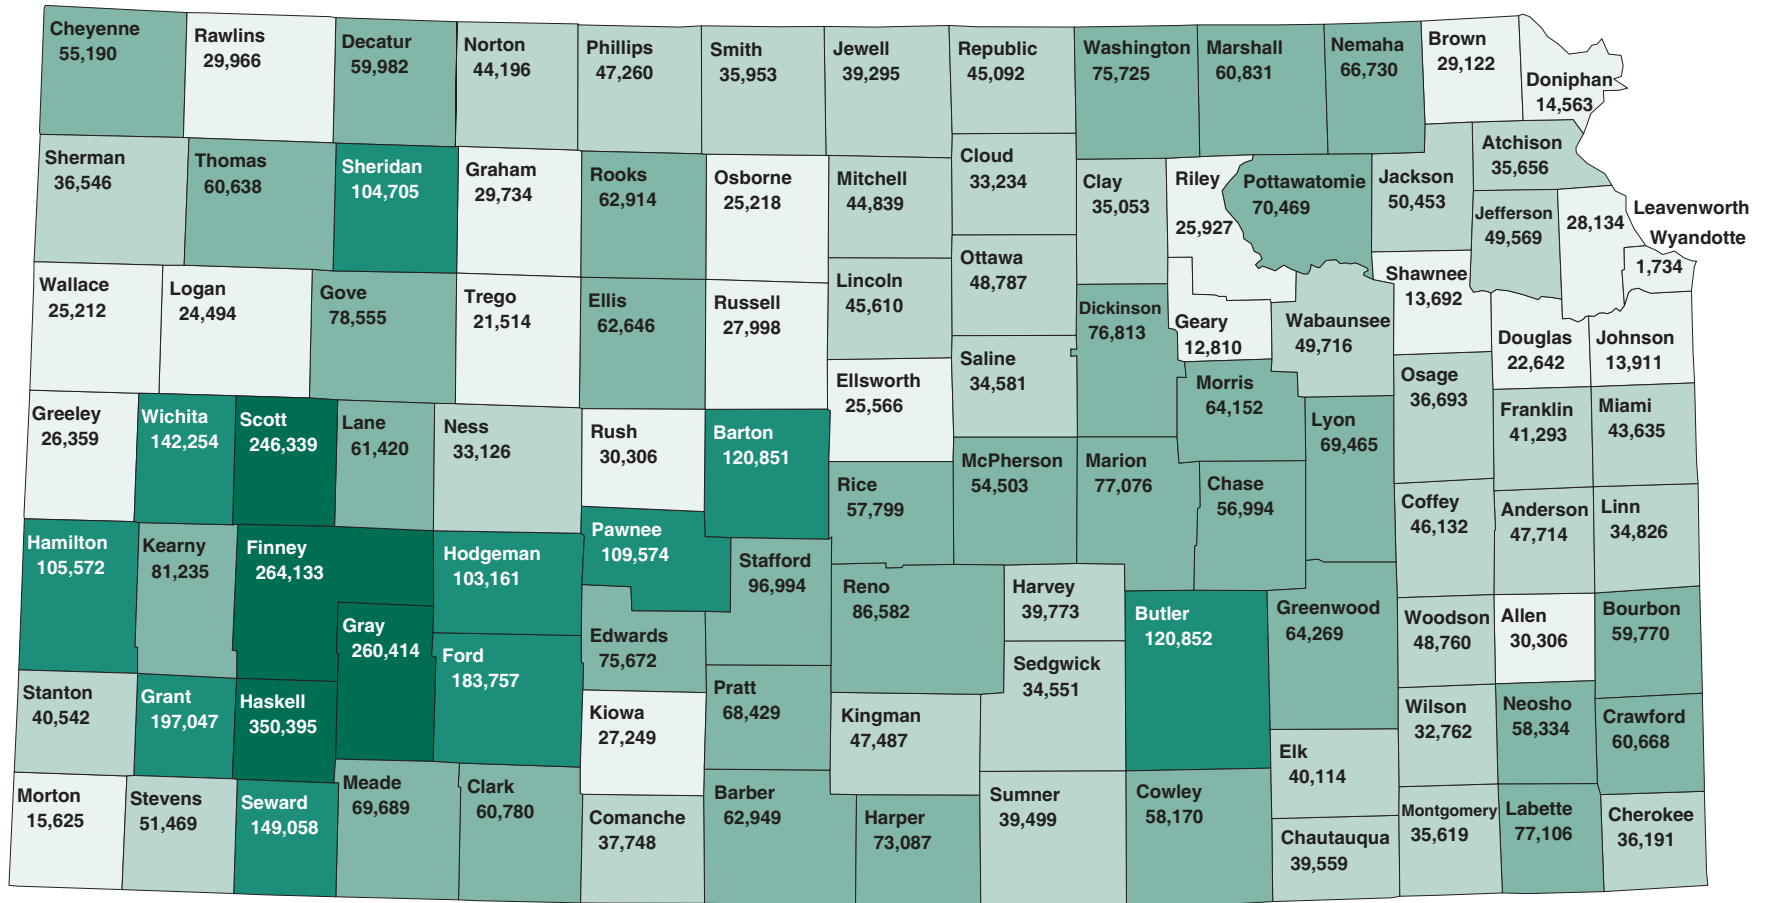

## Cattle and Calves Inventory in Kansas, by County, 2007

Source: Institute for Policy & Social Research; data from U.S. Department of Agriculture, 2007 Census of Agriculture.

**Number of Cattle and Calves**

**State: 6,669,163**