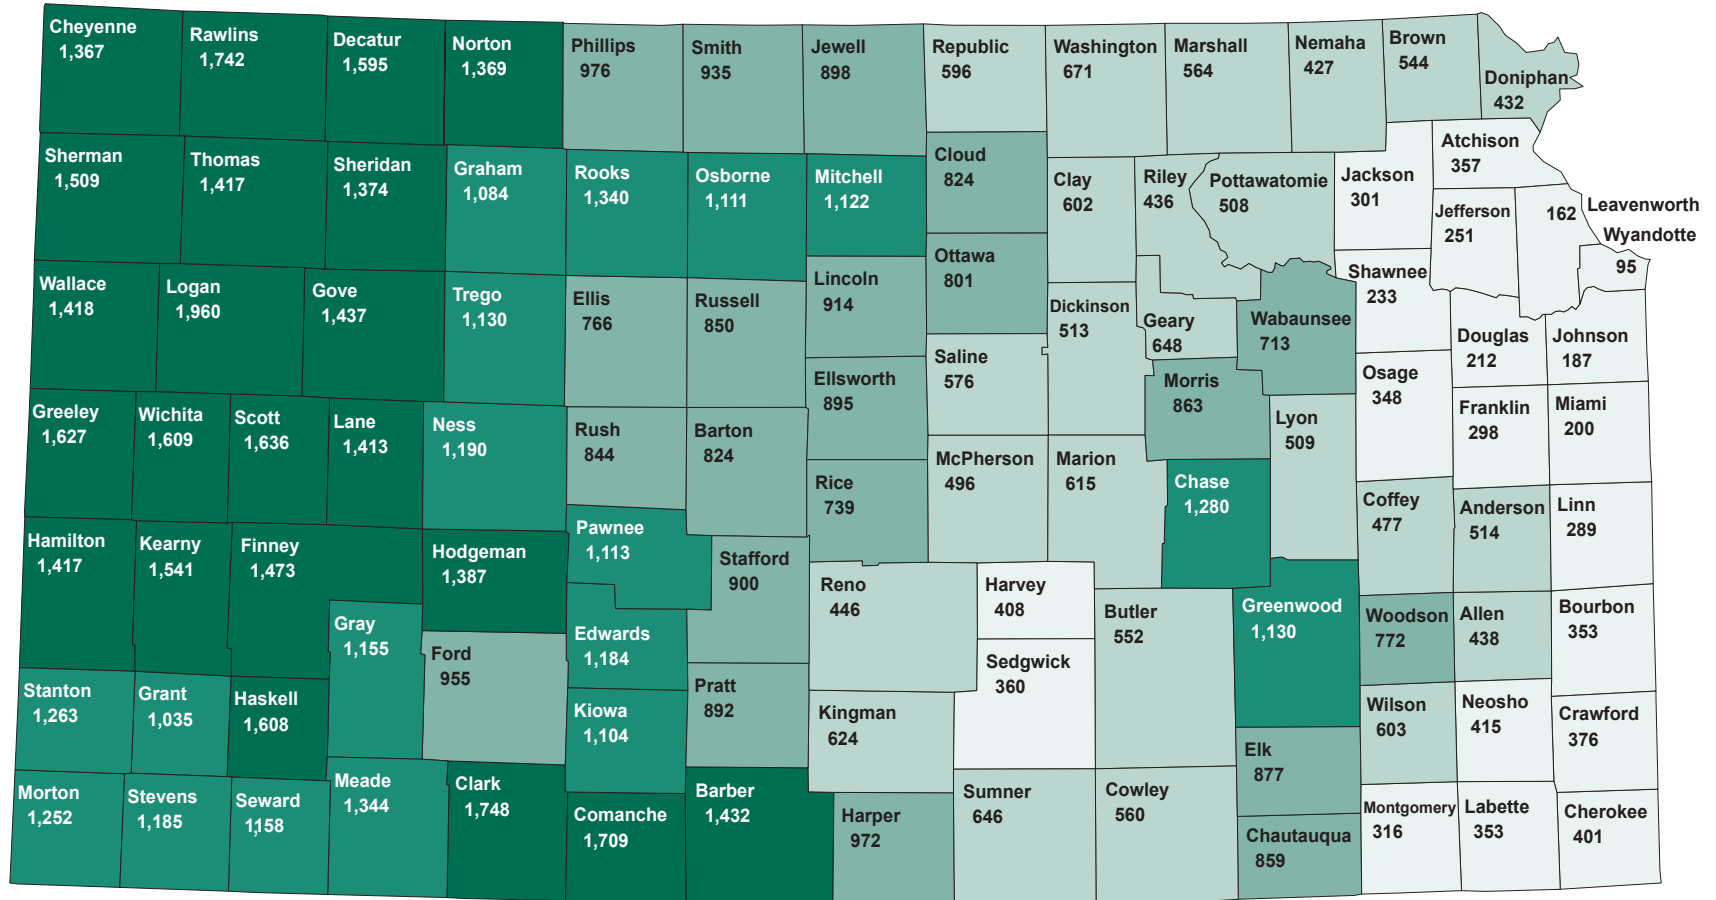

Average Farm Size in Kansas, by County, 2007 (in acres)

Source: Institute for Policy & Social Research; data from U.S. Department of Agriculture, 2007 Census of Agriculture.

State: 707

Number of Acres