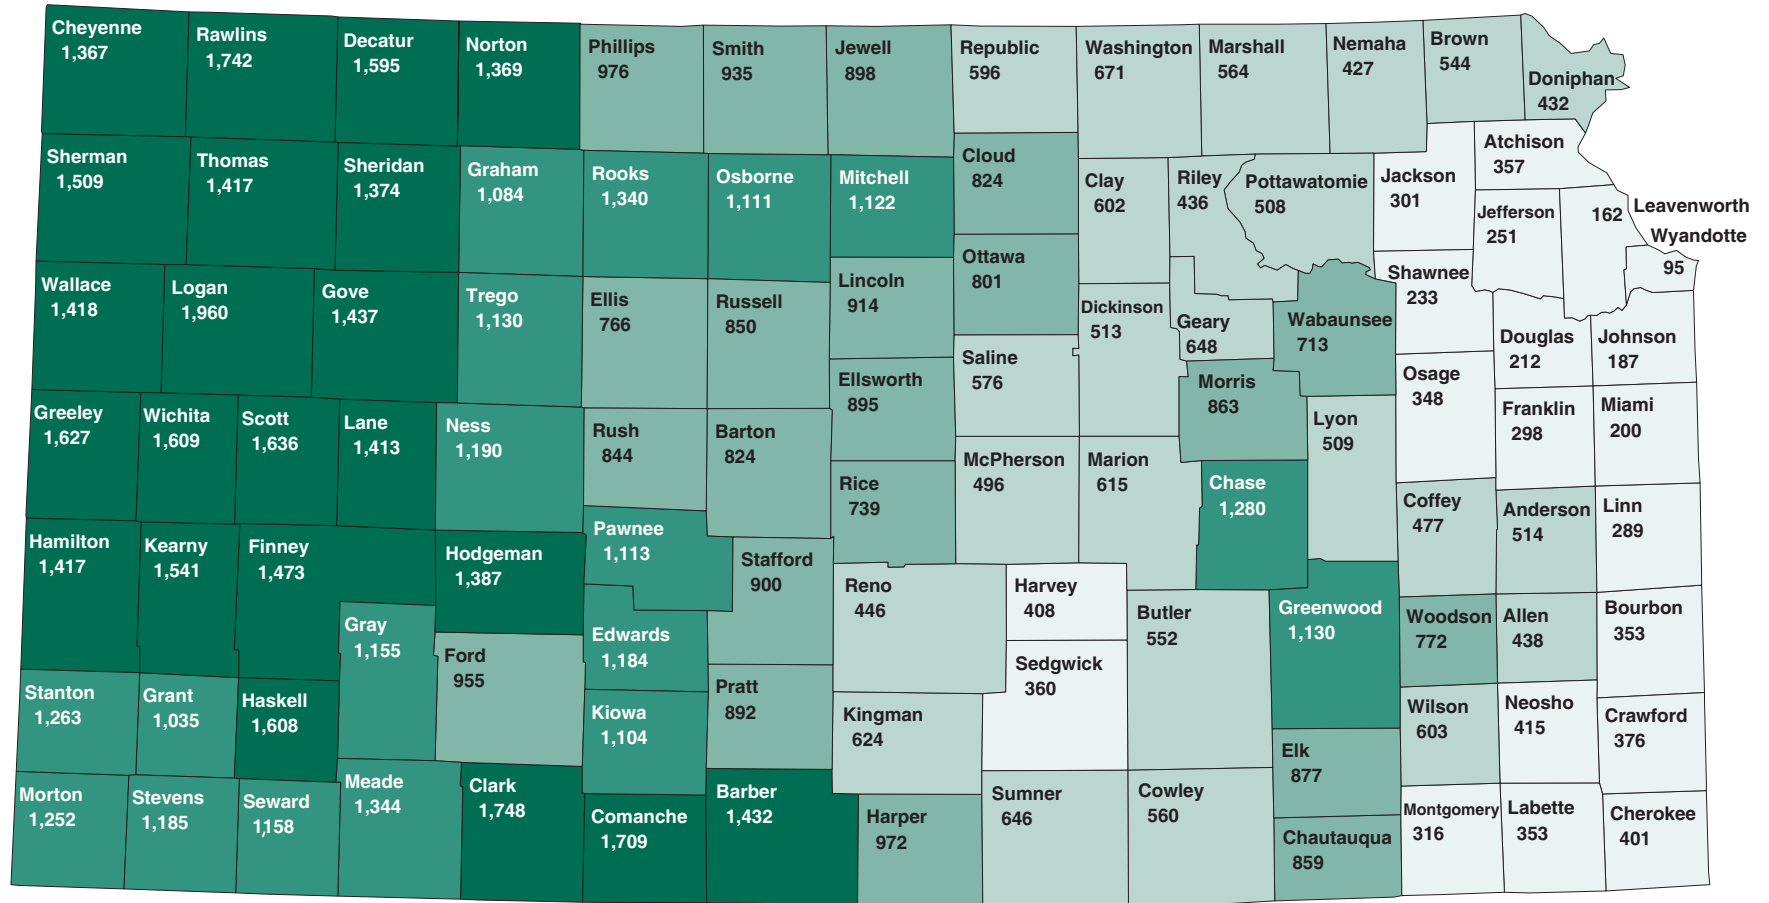

## Average Farm Size in Kansas, by County, 2007 (in acres)

Source: Institute for Policy & Social Research; data from U.S. Department of Agriculture, 2007 Census of Agriculture.

### Number of Acres

State: 707