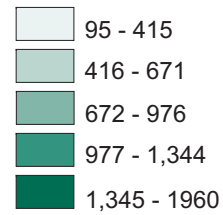

## Average Farm Size in Kansas, by County, 2007 (in acres)

Source: Institute for Policy & Social Research; data from U.S. Department of Agriculture, 2007 Census of Agriculture.

### Number of Acres

State: 707