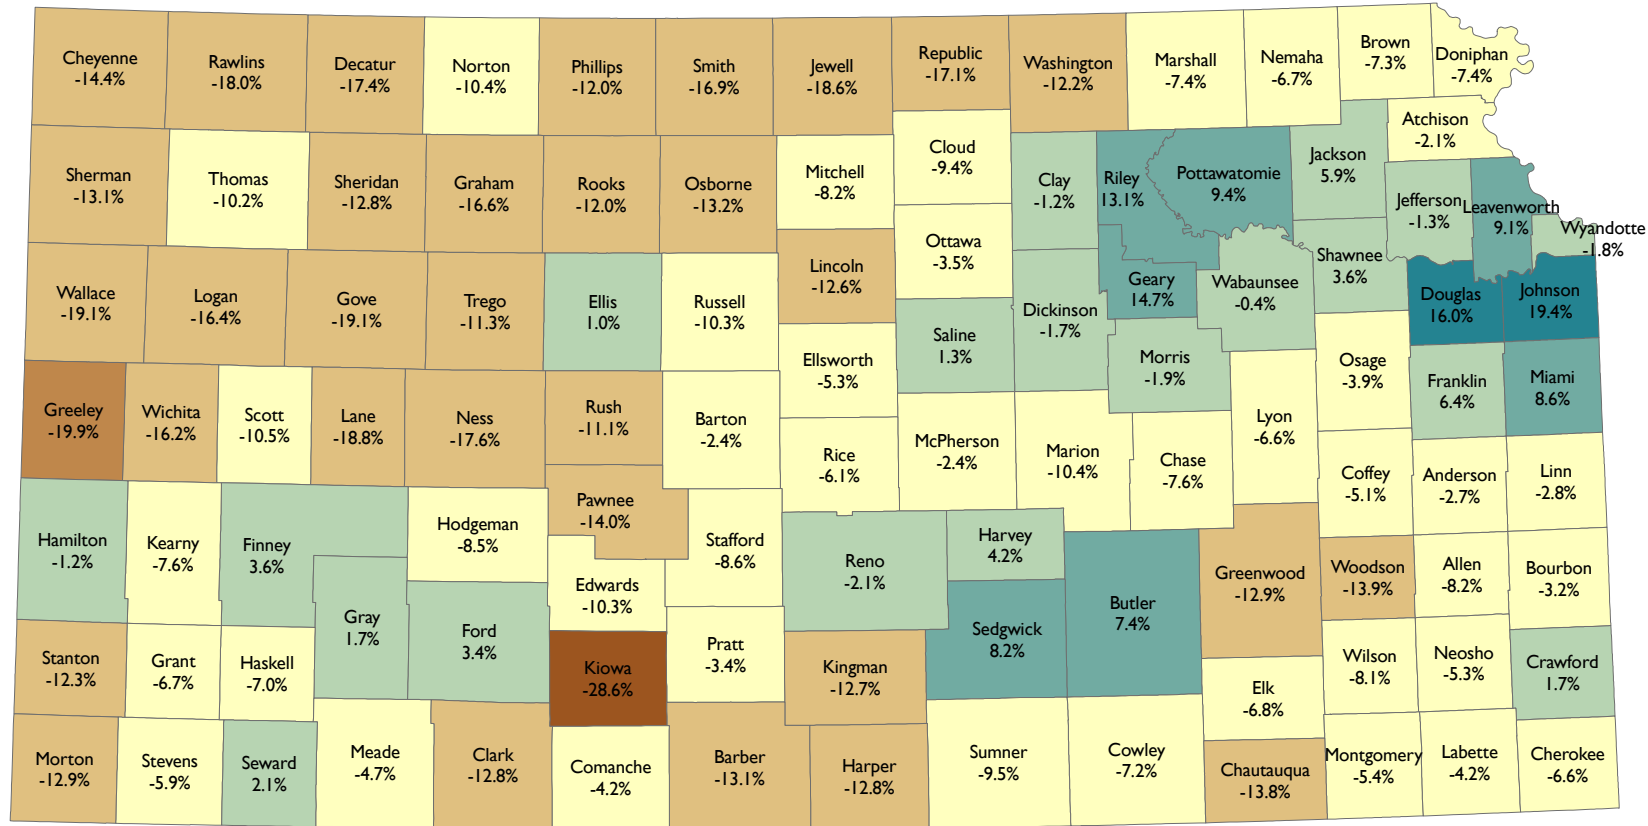

Percent Population Change in Kansas, by County 2000-2009

Source: U.S. Census Bureau, Population Estimates, Vintage 2009.