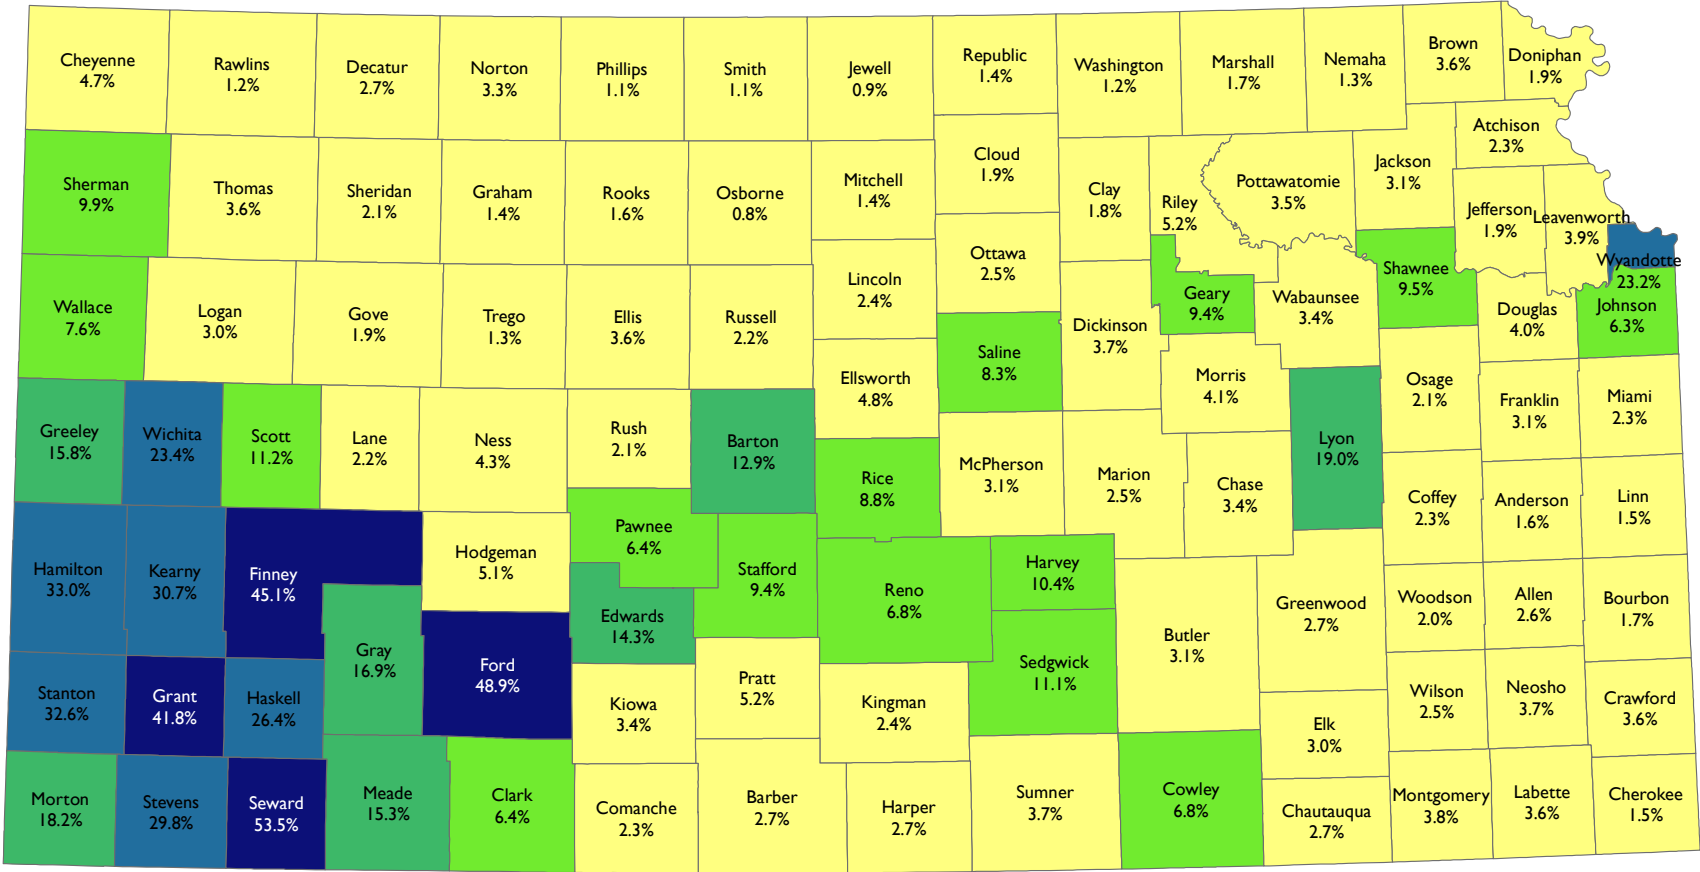

Hispanic Population in Kansas, by County, 2009

Source: Institute for Policy & Social Research, The University of Kansas using data from the U.S. Census Bureau, Population Estimates by Age, Race, Sex, and Hispanic Origin (ARSH), Vintage 2009.

Legend

- 0.8% - 5.2%
- 5.3% - 11.2%
- 11.3% - 19%
- 19.1% - 33%
- 33.1% - 53.5%