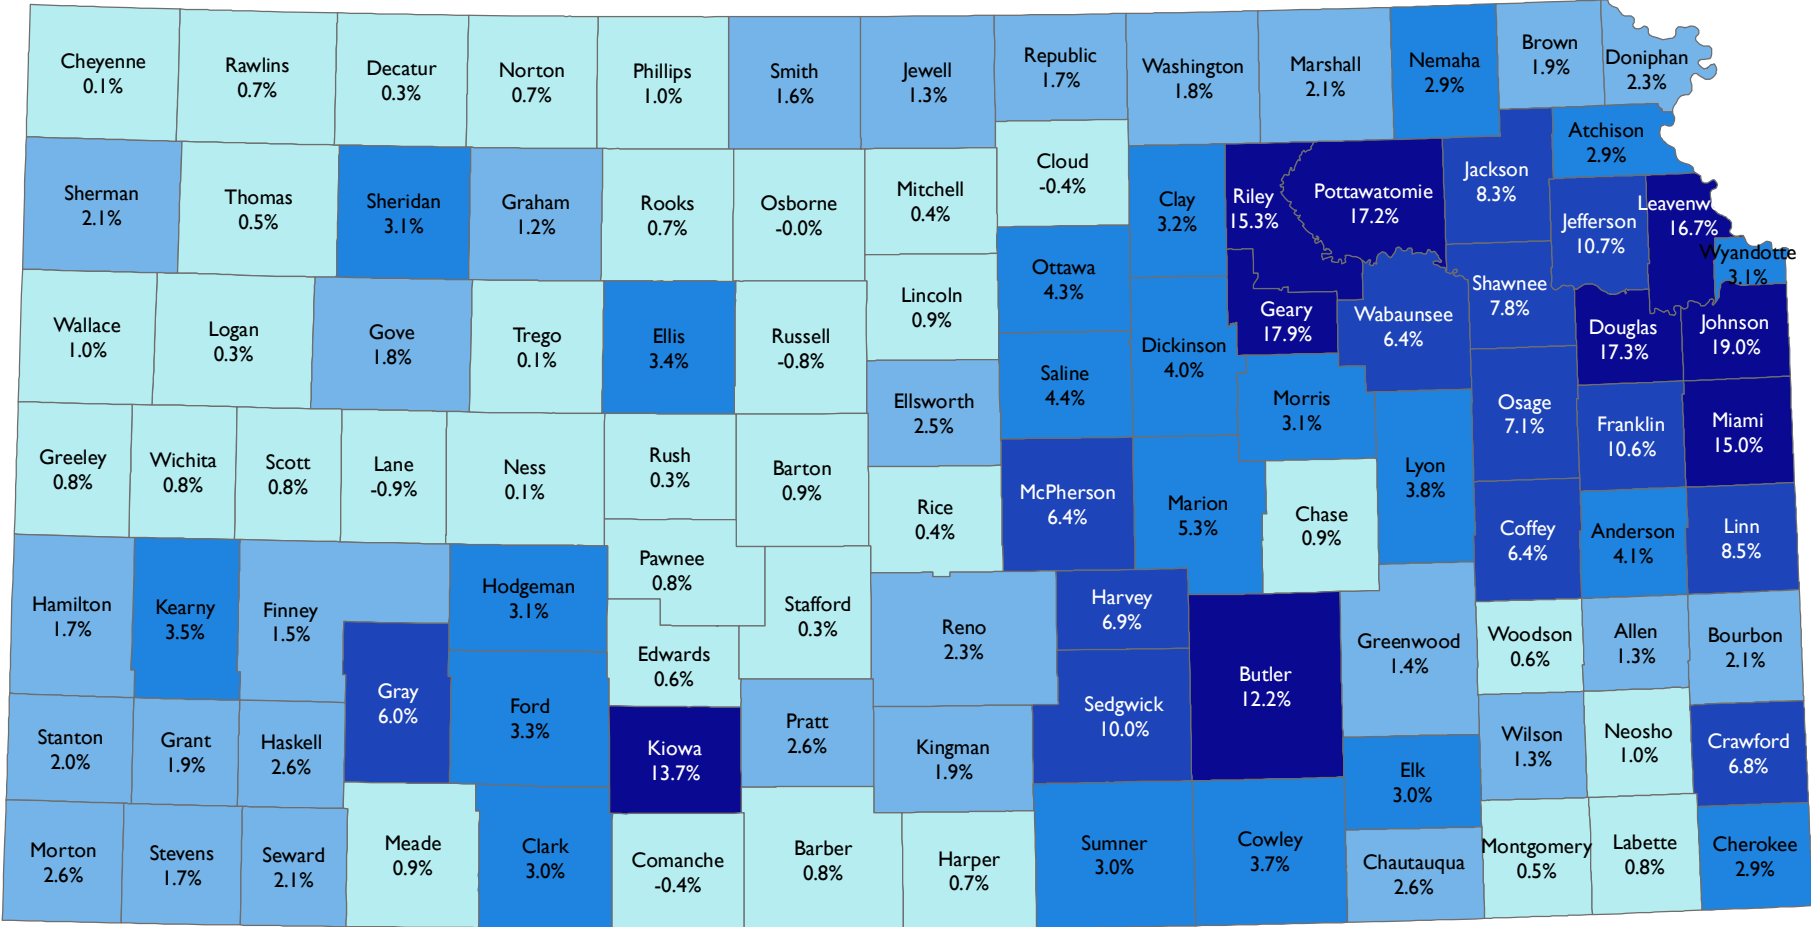

Percent Change in Housing Units in Kansas, by County 2000-2009

Source: U.S. Census Bureau, Housing Unit Estimates, Vintage 2009.

Legend

State of Kansas: 8.8%