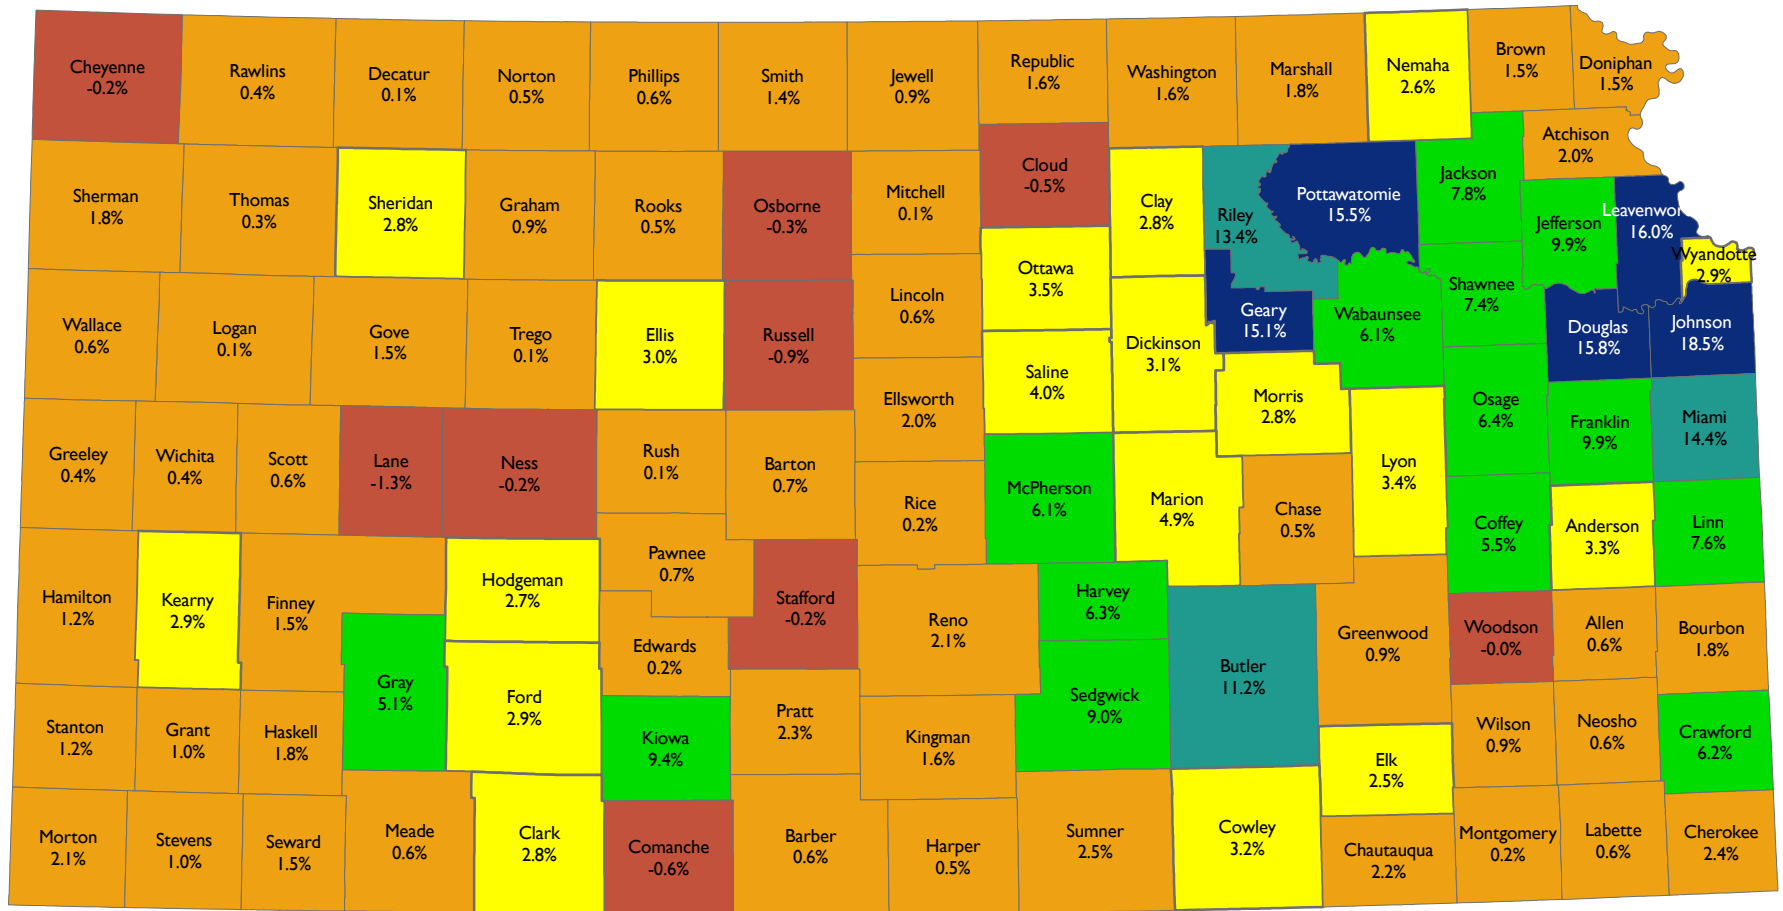

Percent Change in Housing Units, by County, 2000-2008

Source: U.S. Census Bureau, Housing Unit Estimates, Vintage 2008.

Percent Change 2000-2008